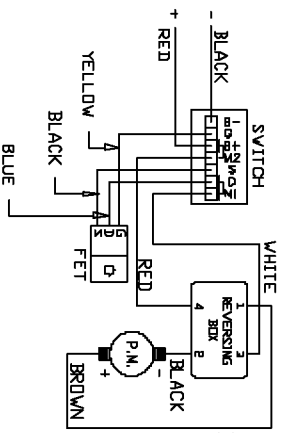

PORTER-CABLE DRIVER DRILL

WARNING: Electrical repairs should only be attempted by trained repairmen. Contact the nearest Porter-Cable Service Center or other competent repair center.

863G

Parts List for 9863G Type 1

Item Number	Part Number	Description	Qty Required
1	000000-00	No Longer Available	1
1	000000-00	No Longer Available	1
4	889640	SWITCH	1
53	886338	GEAR BOX/CLUTCH ASSY	1
54	884408	GRADUATED RING	1
57	884378	HANDLE SET	1
83	692074	CHUCK PKG.	1
100	884360	SPEED SELECTOR	1
102	884324	CONTACT/LEAD ASSY	1
103	000000-00	No Longer Available	1
104	884403	FORWARD/REV SELECTOR	1
106	885096	CLUTCH SPRING	10
108	694772	SCREW	10
110	889199	SCREW-CHEESE HD	10
112	875380	SCREW	10
113	888993	SCREW	10
114	886997	INSULATOR TUBE 120V	1
115	000000-00	No Longer Available	1
120	000000-00	No Longer Available	1
122	000000-00	No Longer Available	1
123	8924	UNIVERSAL CHARGER	1
124	000000-00	No Longer Available	1
125	694015	SCREW	10
126	000000-00	No Longer Available	1
128	698950	BIT	1
129	886630	INSULATOR TUBE 120V	1
130	842323	WRENCH HOLDER	1