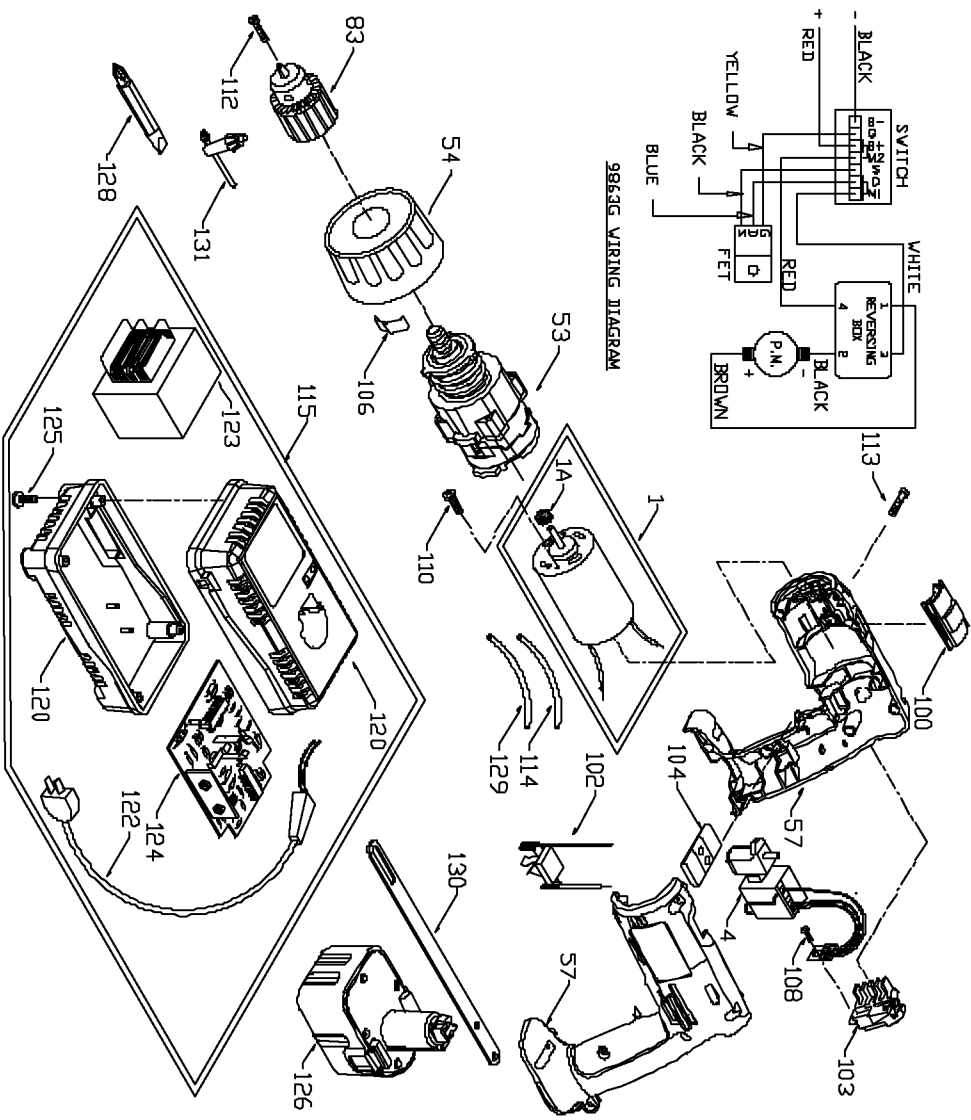

PORTER-CABLE DRIVER DRILL

WARNING: Electrical repairs should only be attempted by trained repairmen. Contact the nearest Porter-Cable Service Center or other competent repair center.

863G

Parts List for 9863G Type 1

Item Number	Part Number	Description	Qty Required
1	000000-00	No Longer Available	1
1	000000-00	No Longer Available	1
4	889640	SWITCH	1
53	886338	GEAR BOX/CLUTCH ASSY	1
54	884408	GRADUATED RING	1
57	884378	HANDLE SET	1
83	692074	CHUCK PKG.	1
100	884360	SPEED SELECTOR	1
102	884324	CONTACT/LEAD ASSY	1
103	000000-00	No Longer Available	1
104	884403	FORWARD/REV SELECTOR	1
106	885096	CLUTCH SPRING	10
108	694772	SCREW	10
110	889199	SCREW-CHEESE HD	10
112	875380	SCREW	10
113	888993	SCREW	10
114	886997	INSULATOR TUBE 120V	1
115	000000-00	No Longer Available	1
120	000000-00	No Longer Available	1
122	000000-00	No Longer Available	1
123	8924	UNIVERSAL CHARGER	1
124	000000-00	No Longer Available	1
125	694015	SCREW	10
126	000000-00	No Longer Available	1
128	698950	BIT	1
129	886630	INSULATOR TUBE 120V	1
130	842323	WRENCH HOLDER	1

Parts List for 9863G Type 1

Item Number	Part Number	Description	Qty Required
131	826226	KEY	1
861	887712	LATCH CARRYING CASE	1
861	884367	CARRYING CASE	1