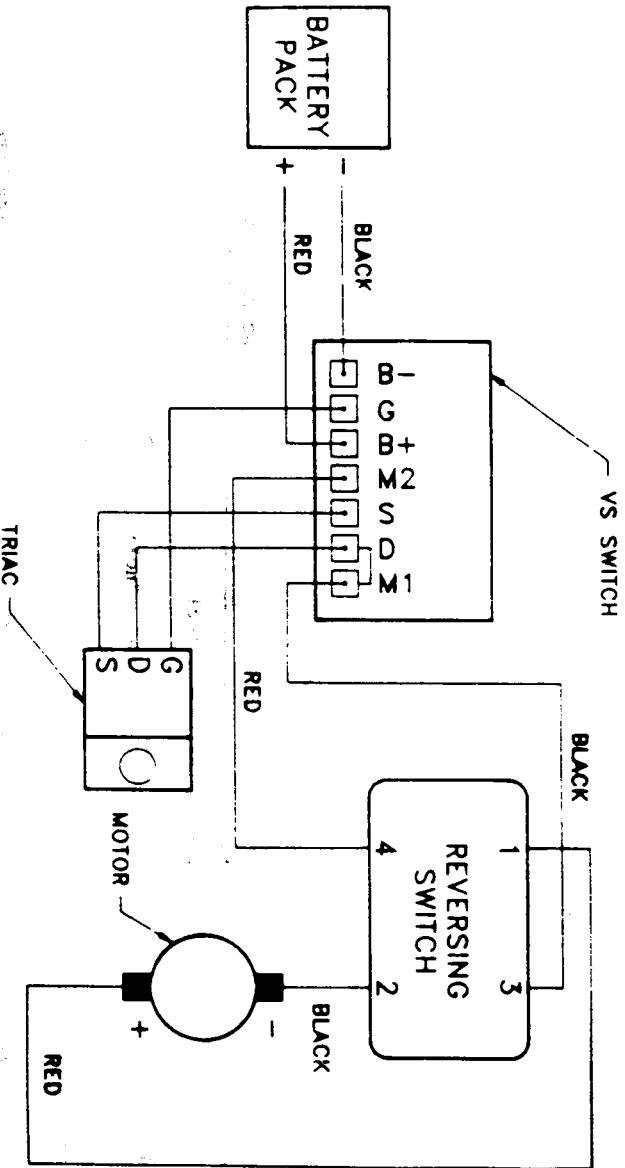

PORTER-CABLE CORDLESS DRIVER / DRILL

851

WARNING! Electrical repairs should only be attempted by trained repairmen. Contact the nearest Porter-Cable Service Center or other competent repair center.

Parts List for 9851 Type 1

Item Number	Part Number	Description	Qty Required
1	000000-00	No Longer Available	1
1	000000-00	No Longer Available	1
4	698955	SWITCH ASSY	1
4	699343	HEAT SINK COMPOUND	1
35	000000-00	No Longer Available	1
35	000000-00	No Longer Available	1
52	000000-00	No Longer Available	1
83	000000-00	No Longer Available	1
83	000000-00	No Longer Available	1
100	691667	CHUCK SCREW	10
101	000000-00	No Longer Available	1
102	698948	CONTACT/LEAD ASSY	1
103	000000-00	No Longer Available	10
105	698946	CLIP	1
106	000000-00	No Longer Available	1
107	000000-00	No Longer Available	1
108	000000-00	No Longer Available	10
109	000000-00	No Longer Available	1
110	000000-00	No Longer Available	10
115	000000-00	No Longer Available	1
116	000000-00	No Longer Available	1
117	698950	BIT	1
118	000000-00	No Longer Available	1
856	000000-00	No Longer Available	1