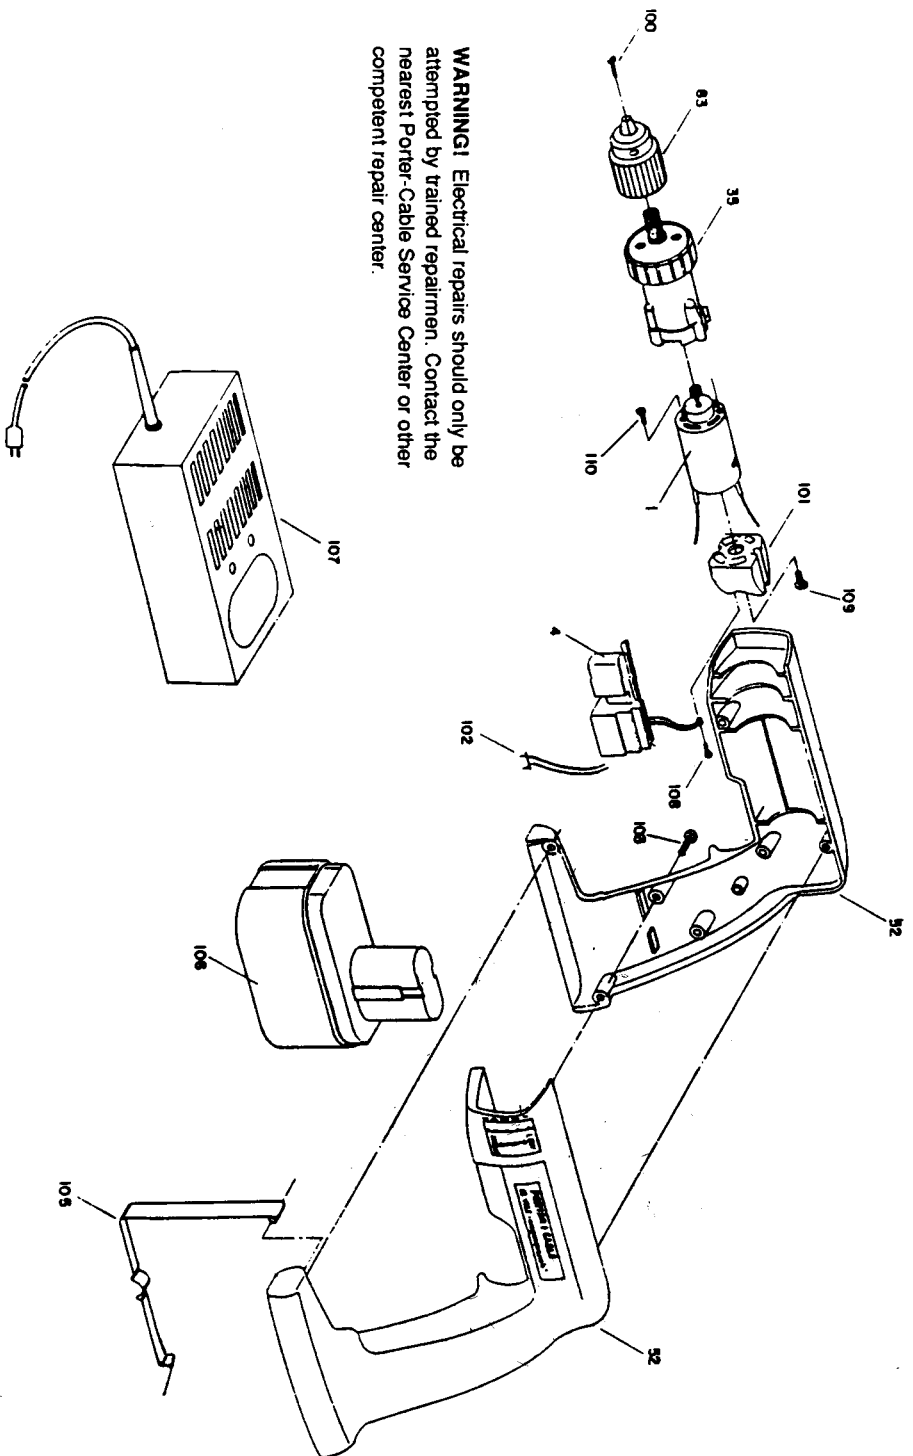

PORTER-CABLE CORDLESS DRIVER / DRILL

851

WARNING! Electrical repairs should only be attempted by trained repairmen. Contact the nearest Porter-Cable Service Center or other competent repair center.

Parts List for 9851 Type 1

Item Number	Part Number	Description	Qty Required
1	000000-00	No Longer Available	1
1	000000-00	No Longer Available	1
4	698955	SWITCH ASSY	1
4	699343	HEAT SINK COMPOUND	1
35	000000-00	No Longer Available	1
35	000000-00	No Longer Available	1
52	000000-00	No Longer Available	1
83	000000-00	No Longer Available	1
83	000000-00	No Longer Available	1
100	691667	CHUCK SCREW	10
101	000000-00	No Longer Available	1
102	698948	CONTACT/LEAD ASSY	1
103	000000-00	No Longer Available	10
105	698946	CLIP	1
106	000000-00	No Longer Available	1
107	000000-00	No Longer Available	1
108	000000-00	No Longer Available	10
109	000000-00	No Longer Available	1
110	000000-00	No Longer Available	10
115	000000-00	No Longer Available	1
116	000000-00	No Longer Available	1
117	698950	BIT	1
118	000000-00	No Longer Available	1
856	000000-00	No Longer Available	1