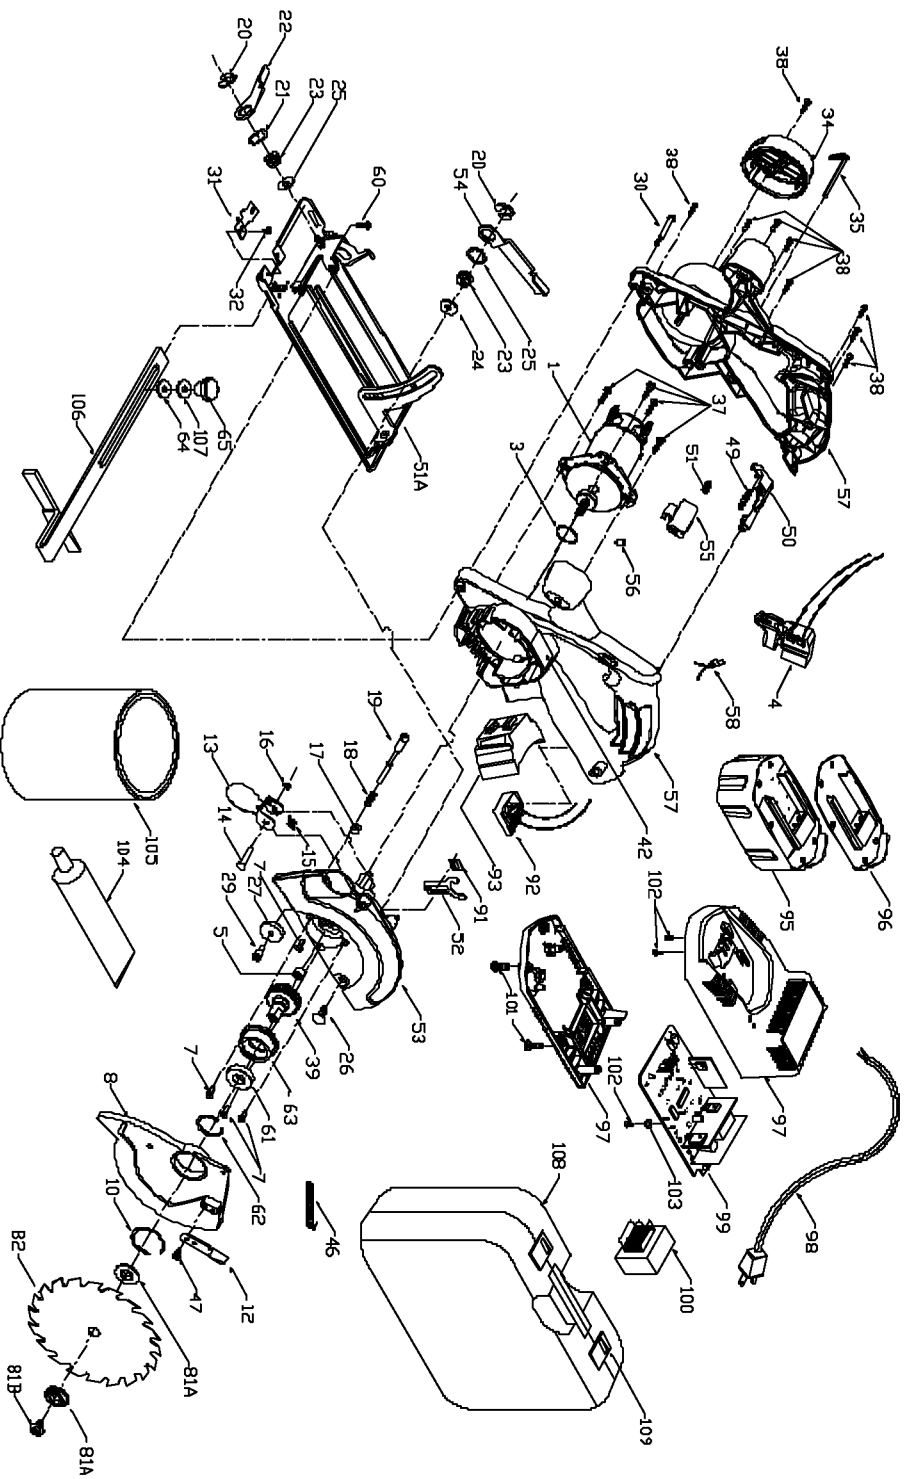

PORTER-CABLE BATTERY SAW

WARNING: Electrical repairs should only be attempted by trained repairmen. Contact the nearest Porter-Cable Service Center or other competent repair center.

844
845

Parts List for 9845 Type 1

Item Number	Part Number	Description	Qty Required
1	906568	MOTOR	1
3	697029	O-RING	1
4	889571	SWITCH	1
5	848131	BEARING	1
7	883486	SCREW	10
8	893558	GUARD	1
10	696667	RETAINING-RING	1
12	696661	LEVER	1
13	891088	EXHAUST COVER	1
14	697382	RIVET	1
15	893314	SPRING	1
16	878877	RETAINER CLIP	1
17	878381	SEAL	1
18	696677	SPRING	1
19	878407	LOCK PIN	1
20	696656	RETAINING-RING	1
21	696668	WASHER	1
22	696669	LEVER	1
23	885516	NUT	1
24	859359	WASHER	1
25	698241	WAVE WASHER	1
26	879525	SCREW	1
27	698367	BUMPER	1
29	879548	SCREW	1
30	893521	BOLT	1
31	696658	GUIDE-PLATE	1
32	696796	SCREW	1