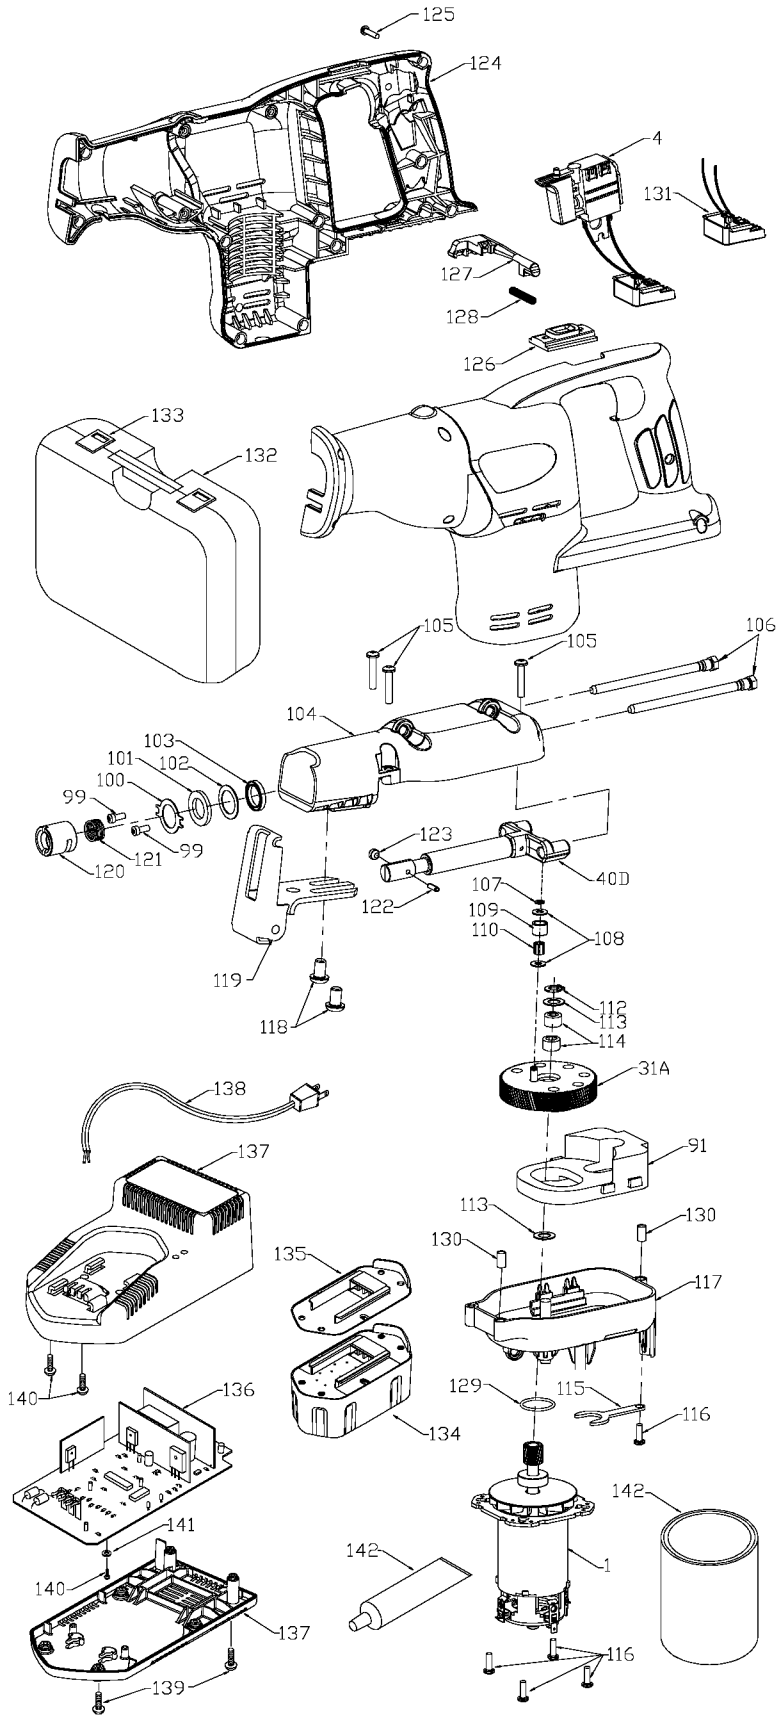

# PORTER-CABLE BATTERY TIGER SAW

Contact the nearest Porter-Cable Service Center or other competent repair center.

## Parts List for 9837 Type 1

Item Number	Part Number	Description	Qty Required
1	000000-00	No Longer Available	1
4	890316	SWITCH	1
31	D897835	GEAR	1
40	897837	RECIP SHAFT	1
91	893738	COUNTERWEIGHT	1
99	882255	SCREW	10
100	879458	PLATE	1
101	879457	FELT SEAL	1
102	684931	WASHER	10
103	902998	SEAL	1
104	897838	HOUSING	1
105	887348	SCREW	10
106	890335	GUIDE	1
107	693991	RETAINING RING	1
108	858792	WASHER	1
109	861509	BLADE ROLLER	1
110	858779	BEARING	1
112	847564	SNAP RING	1
113	847769	WASHER	10
114	859293	BEARING	1
115	893836	RETAINER	1
116	883485	SCREW	10
117	897834	LOWER HOUSING	1
118	849235	SCREW	10
119	891672SV	SHOE & BRACKET ASSY.	1
120	897774	COLLAR	1
121	648924-00	SPRING	1

## Parts List for 9837 Type 1

Item Number	Part Number	Description	Qty Required
122	884696	RETAINER KIT	1
123	648594-00	CLAMP PIN	1
124	897839	HANDLE SET	1
125	893792	SCREW	10
126	895334	BUTTON	1
127	891352	RELEASE BUTTON	1
128	891353	SPRING	1
129	697029	O-RING	1
130	894601	TUBE	1
131	894662	CONTACT PLATE	1
132	000000-00	No Longer Available	1
132	890344	CARRYING CASE	1
133	887712	LATCH CARRYING CASE	1
133	890390	LATCH	1
134	5140070-56	19.2V BATTERY	1
134	5140070-56	19.2V BATTERY	1
135	000000-00	No Longer Available	1
135	903970	SS/A-CHARGER 230V/19	1
135	8924	UNIVERSAL CHARGER	1
135	901562	BATTERY TOP	1
136	8924	UNIVERSAL CHARGER	1
136	000000-00	No Longer Available	1
137	894812	HOUSING	1
137	8924	UNIVERSAL CHARGER	1
138	000000-00	No Longer Available	1
138	000000-00	No Longer Available	1
139	000000-00	No Longer Available	10

## Parts List for 9837 Type 1

Item Number	Part Number	Description	Qty Required
139	861810	SCREW	10
140	000000-00	No Longer Available	1
141	895781	WASHER	10
142	875667	LUBRICANT-4LBS	1
856	689032	CONNECTOR	1