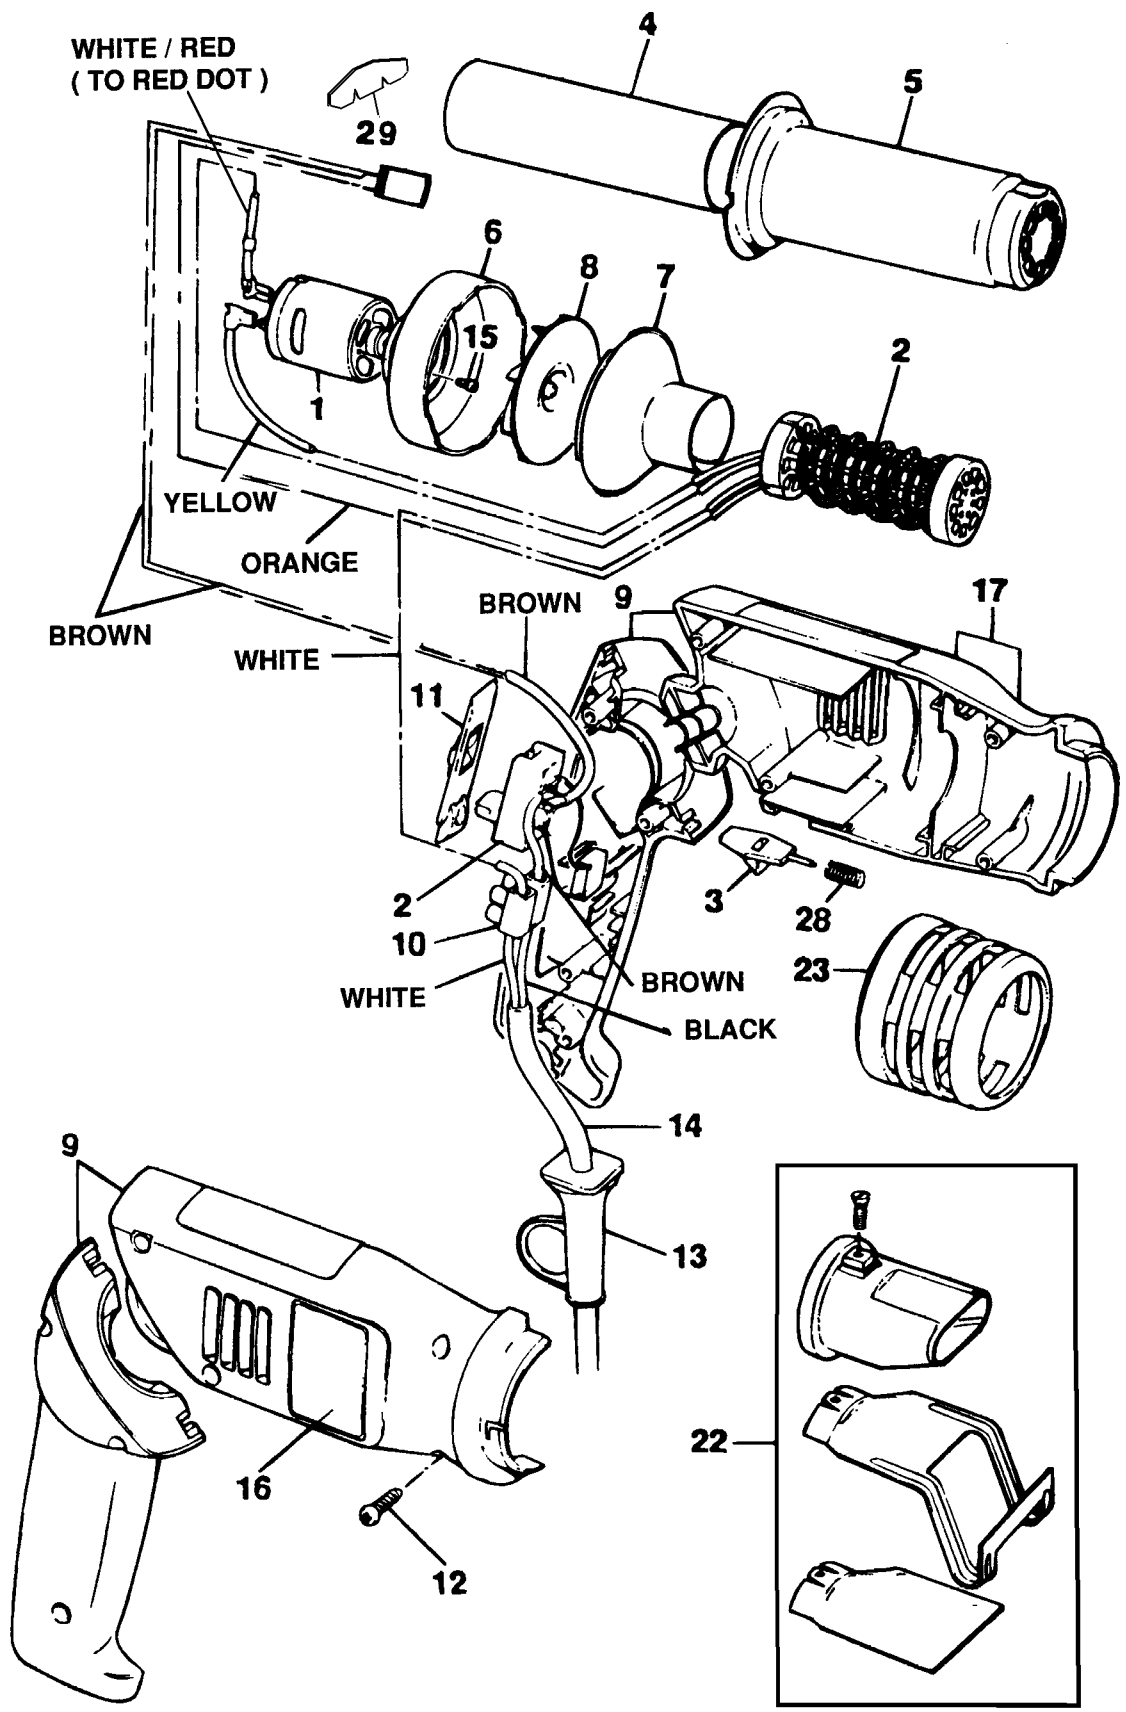

WHITE / RED
(TO RED DOT)

29

4

5

6

8

7

1

11

2

10

3

28

WHITE

BROWN

BLACK

23

9

14

13

16

12

22

Parts List for 9778 Type 1

Item Number	Part Number	Description	Qty Required
1	372698-00	MOTOR	1
2	000000-00	No Longer Available	1
3	000000-00	No Longer Available	1
4	000000-00	No Longer Available	1
5	373334-00	TUBE,INSULATED	1
6	000000-00	No Longer Available	1
7	000000-00	No Longer Available	1
8	000000-00	No Longer Available	1
9	000000-00	No Longer Available	1
10	000000-00	No Longer Available	1
11	000000-00	No Longer Available	1
12	5103541-00	SCREW	7
13	000000-00	No Longer Available	1
14	000000-00	No Longer Available	1
15	000000-00	No Longer Available	2
16	000000-00	No Longer Available	1
22	000000-00	No Longer Available	1
23	000000-00	No Longer Available	1
28	000000-00	No Longer Available	1
29	000000-00	No Longer Available	1