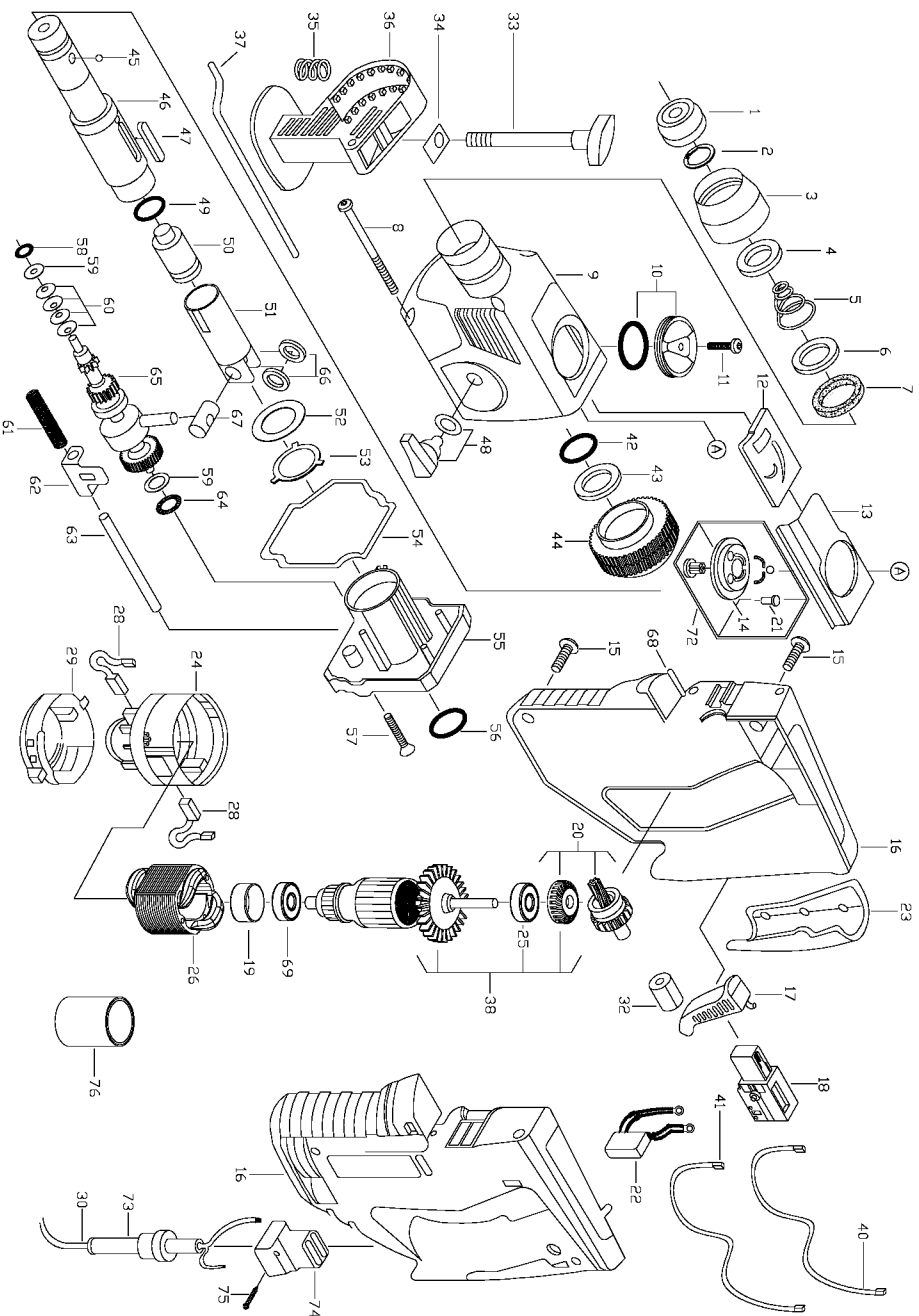

PORTER-CABLE ROTARY HAMMER

WARNING: Electrical repairs should only be attempted by trained repairmen. Contact the nearest Porter-Cable Service Center or other competent

7765

Parts List for 97765 Type 1

Item Number	Part Number	Description	Qty Required
1	892561	PROTECTIVE CAP	1
2	892562	RETAINING RING	10
3	892563	SLEEVE	1
4	892564	WASHER	10
5	892565	SPRING	10
6	892566	WASHER	10
7	892567	PACKING RING	1
8	892568	SCREW	10
9	000000-00	No Longer Available	1
10	892570	KNOB	1
11	892571	SCREW	10
12	892572	SWITCHING PLATE	1
13	892573	GUIDE PLATE	1
14	892574	GUIDE DISK	1
15	892575	SCREW	10
16	892576	MOTOR HOUSING	1
17	892577	TRIGGER	1
18	895094	SWITCH	1
18	892578	SWITCH	1
19	895768	BEARING MOUNT	3
20	892580	BRG./PINION SET	1
21	896986	PIN	2
22	895095	CAPACITOR	1
22	892582	CAPACITOR	1
23	892583	COVER	1
24	895769	END SHIELD	1
25	892585	BALL BEARING	3

Parts List for 97765 Type 1

Item Number	Part Number	Description	Qty Required
26	000000-00	No Longer Available	1
26	895785	FIELD	1
28	892588	BRUSH	2
29	895771	SWITCH RING	1
30	000000-00	No Longer Available	1
30	892590	CORD	1
32	892592	HEAT SINK	1
33	892593	WING NUT	10
34	892594	CLAMP	1
35	892595	SPRING	10
36	892596	HANDLE	1
37	892597	DEPTH STOP	1
38	000000-00	No Longer Available	1
38	892598	ARMATURE	1
40	895099	LEAD	1
40	892600	LEAD	1
41	895100	LEAD	1
42	892601	O-RING	10
43	892602	DISK	1
44	895772	CLUTCH	1
45	892604	BALL	1
46	892605	SPINDLE	1
47	892606	KEY	1
48	892607	SWITCHING LEVER	1
49	892608	O-RING	10
50	892609	PISTON	1
51	892610	RECIPROCATING PISTON	1