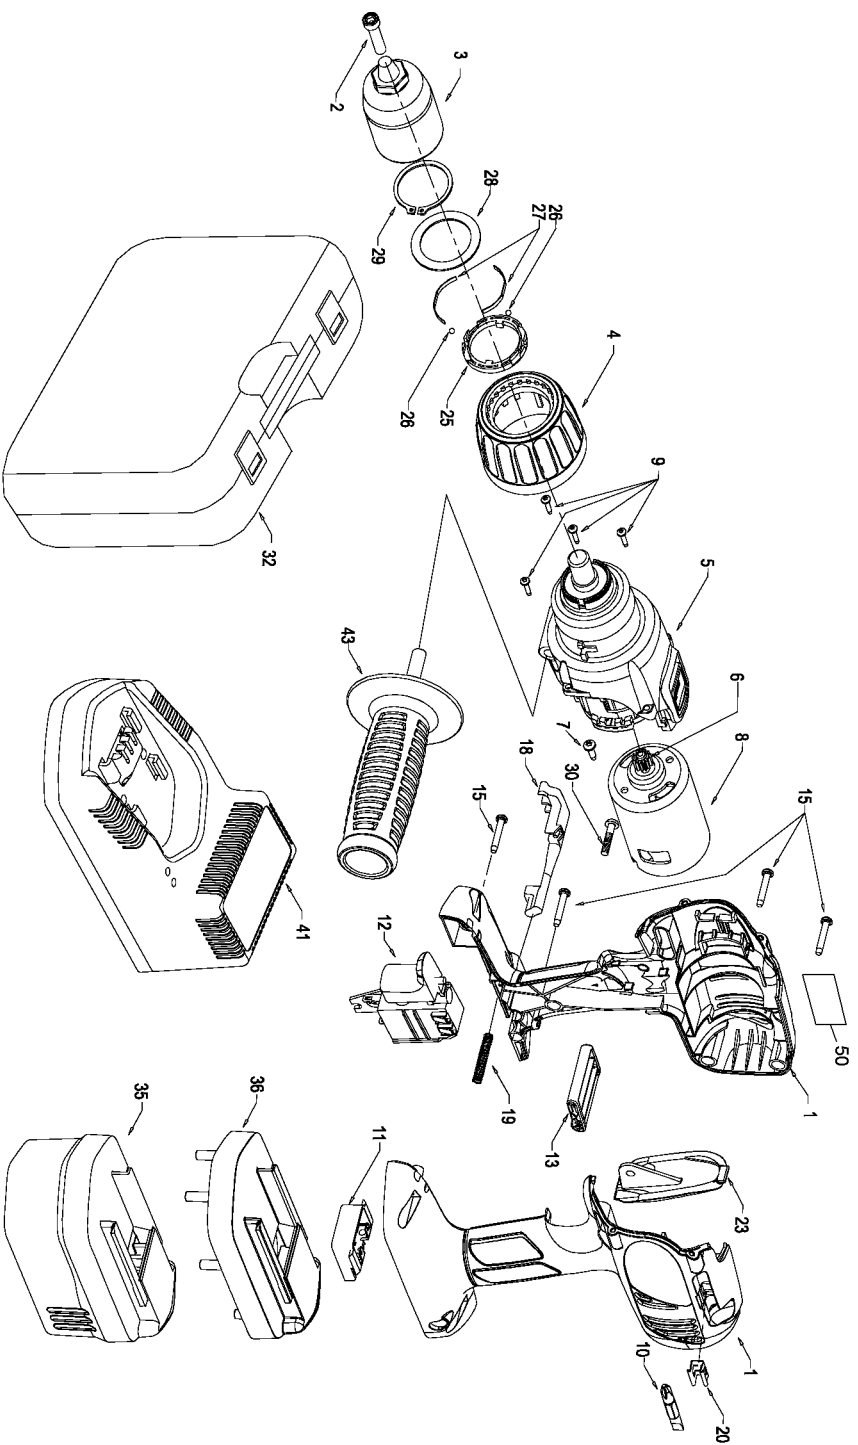

PORTER-CABLE BATTERY HAMMER DRILLS

WARNING: Electrical repairs should only be attempted by trained repairmen. Contact the nearest Porter-Cable Service Center or other competent repair center.

**977
987**

Parts List for 977 Type 1

Item Number	Part Number	Description	Qty Required
1	905388	HANDLE SET	1
2	894098	SCREW	10
3	330075-91	KEYLESS CHUCK	1
4	905283	CLUTCH RING	1
5	905394	GEARBOX/CLUTCH	1
6	891238	PINION	1
7	889199	SCREW-CHEESE HD	10
8	000000-00	No Longer Available	1
9	907365	SCREW	10
10	895517	DRIVER BIT	1
11	000000-00	No Longer Available	1
12	893101	SWITCH	1
13	000000-00	No Longer Available	1
15	888993	SCREW	10
18	891352	RELEASE BUTTON	1
19	891353	SPRING	10
20	892955	CLIP	1
23	000000-00	No Longer Available	1
23	000000-00	No Longer Available	1
23	907471	MEDIUM GRIP	1
25	907442	PLASTIC RING	1
26	907440	BALL	1
27	907441	SPRING	10
28	907443	WASHER	10
29	000000-00	No Longer Available	10
30	000000-00	No Longer Available	10
32	905291	CARRYING CASE	1

Parts List for 977 Type 1

Item Number	Part Number	Description	Qty Required
35	000000-00	No Longer Available	1
36	901561	BATTERY TOP	1
41	8924	UNIVERSAL CHARGER	1
43	905271	SIDE HANDLE	1
50	000000-00	No Longer Available	1