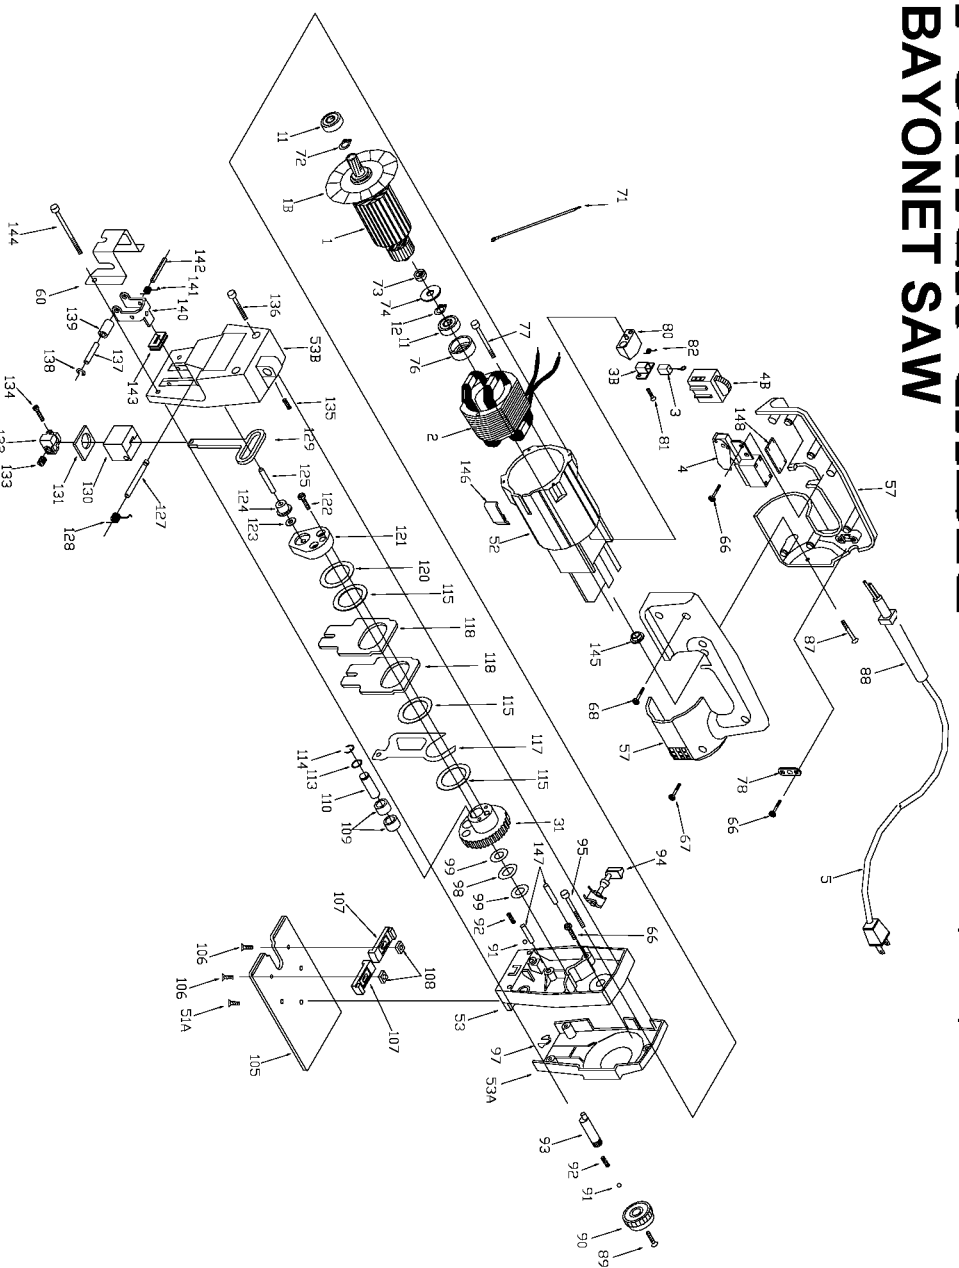

PORTER-CABLE BAYONET SAW

WARNING: Electrical repairs should only be attempted by trained repairmen. Contact the nearest Porter-Cable Service Center or other competent repair center.

7549

Parts List for 97549 Type 1

Item Number	Part Number	Description	Qty Required
1	875066	ARMATURE	1
1	811531	FAN	1
2	891212	FIELD	1
3	690741	BRUSH	2
3	690742	BRUSH HOLDER	2
4	695920	SWITCH	1
4	886978	SWITCH	1
5	A10193	CORDSET	1
11	330003-85	BEARING	3
12	849328	SPACER	1
31	874930	GEAR	1
51	883486	SCREW	10
52	888001	MOTOR HSG	1
53	875067	GEAR HOUSING ASSY	1
53	872817	INTERM HOUSING	1
53	000000-00	No Longer Available	1
57	694022	HANDLE SET	1
60	873403	CHIP DEFLECTOR	1
66	882185	SCREW MACHINE STEEL	10
67	859384	SCREW	10
68	694015	SCREW	10
71	887508	LEAD	1
72	802203	RING	1
73	695894	TUBE	1
74	695893	WASHER	10
76	694432	BEARING MOUNT	3
77	695185	FIELD SCREW	1