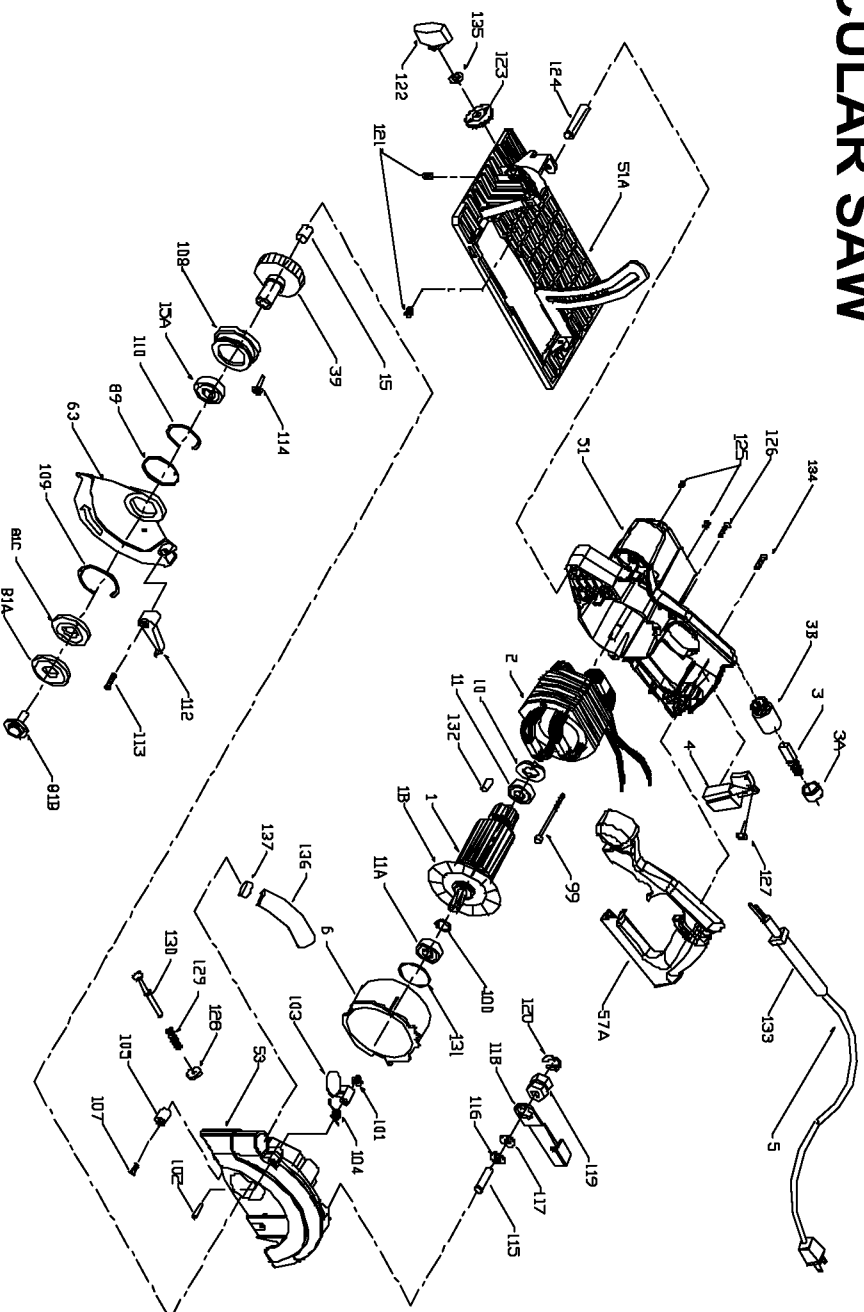

PORTER-CABLE CIRCULAR SAW

WARNING: Electrical repairs should only be attempted by trained repairmen. Contact the nearest Porter-Cable Service Center or other competent repair center.

743
843

Parts List for 9743 Type 1

Item Number	Part Number	Description	Qty Required
1	000000-00	No Longer Available	1
1	879535	FAN	1
2	881870	FIELD	1
3	5140096-08	BRUSH	2
3	876059	BRUSH CAP	2
3	876058	BRUSH HOLDER	2
4	000000-00	No Longer Available	1
4	384127-01	SCREW	1
5	683784	TERMINAL	2
5	330079-98	CORD/10FT/14-2SJ	1
6	000000-00	No Longer Available	1
10	000000-00	No Longer Available	10
11	886333SV	BALL BEARING	1
11	879010	BEARING	1
15	879012	BEARING	1
15	865119SV	BALL BEARING	1
39	881872	GEAR & SHAFT	1
51	000000-00	No Longer Available	1
51	000000-00	No Longer Available	1
53	000000-00	No Longer Available	1
57	879527	HANDLE COVER	1
63	656293-00	GUARD	1
81	876031	BLADE FLANGE	1
81	879523	BLADE BOLT	1
81	880253	INNER BLADE FLANGE	1
89	A03692	SPRING	1
99	872906	FIELD SCREW	2

Parts List for 9743 Type 1

Item Number	Part Number	Description	Qty Required
100	684179	RETAINING RING	1
101	878877	RETAINER CLIP	1
102	697382	RIVET	1
103	697381	COVER	1
104	893314	SPRING	1
105	845359	BUMPER	1
107	879548	SCREW	10
108	899705	JACKSHAFT COVER	1
109	879289	SNAP RING	1
110	877688	SNAP RING	1
112	879544	LEVER	1
113	883485	SCREW	1
114	883486	SCREW	10
115	879525	SCREW	10
116	859359	WASHER	10
117	698241	WAVE WASHER	1
118	696669	LEVER	1
119	885516	NUT	10
120	696656	RETAINING-RING	1
121	876016	SET SCREW	1
122	897158	KNOB	1
123	000000-00	No Longer Available	1
124	874385	ROLLER PIN	1
125	881538	SET SCREW	1
126	881082	SCREW MACHINE STEEL	10
127	882185	SCREW MACHINE STEEL	10
128	878381	SEAL	1