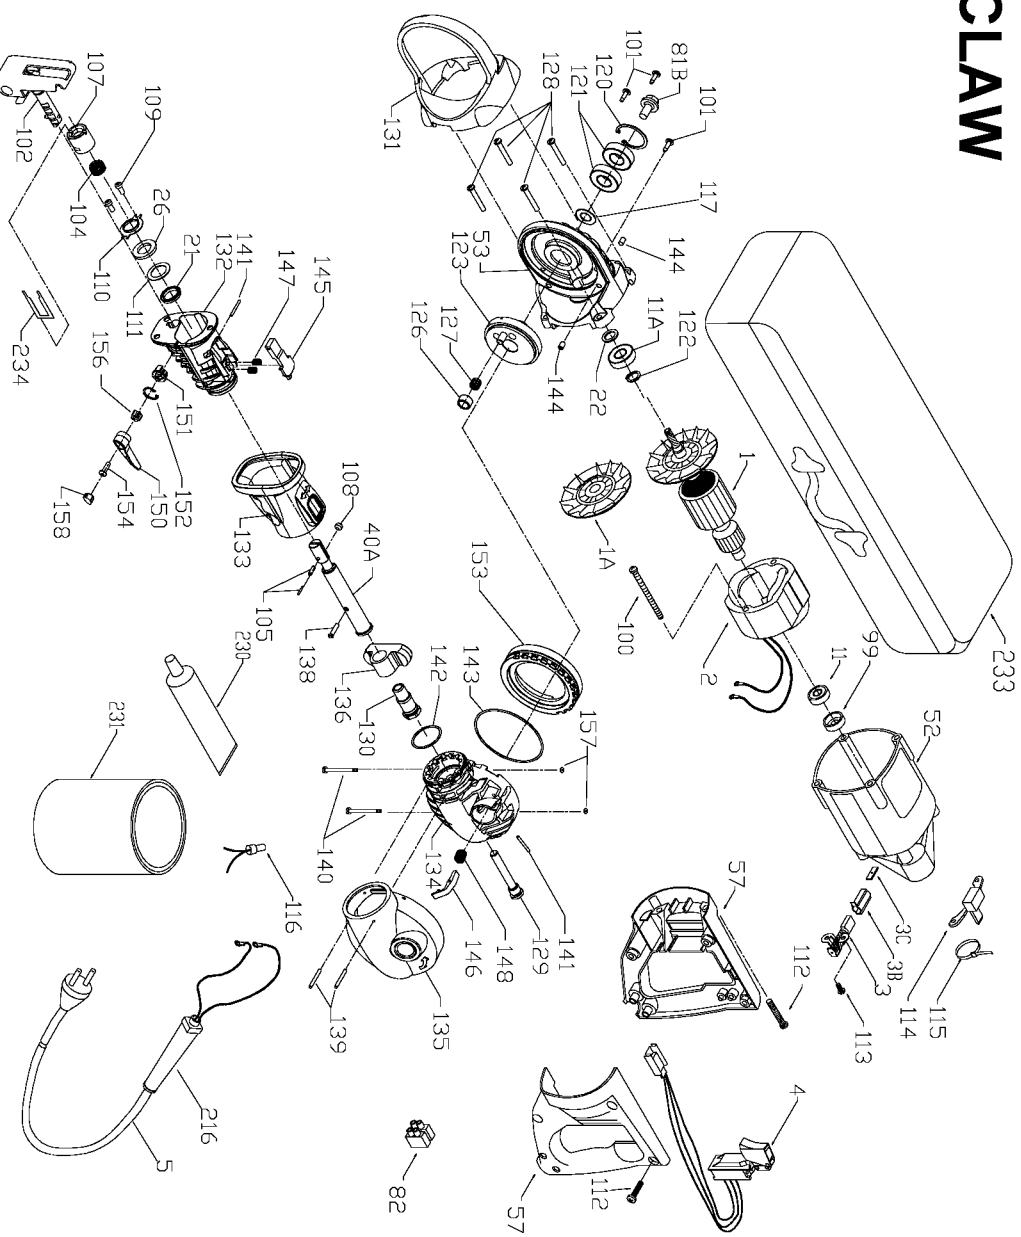

PORTER-CABLE TIGER CLAW

WARNING: Electrical repairs should only be attempted by trained repairmen. Contact the nearest Porter-Cable Service Center or other competent repair center.

740

Parts List for 9740 Type 1

Parts List for 9740 Type 1

Item Number	Part Number	Description	Qty Required
108	648594-00	CLAMP PIN	10
109	882255	SCREW	10
110	904443	PLATE	1
111	684931	WASHER	10
112	900826	SCREW	10
113	882703	SCREW	10
114	695077	MOUNTING BRKET TRIAC	1
115	690673	WIRE TIE	1
116	846249	NUT	10
117	000000-00	No Longer Available	1
120	802302	RING	10
121	883095	BEARING	3
122	684179	RETAINING RING	10
123	904512SV	SS/A-GEAR W/SHAFT &	1
126	900546	ROLLER	1
127	900547	ROLLER CAGE	1
128	900548	SCREW	10
129	901073	PIN	10
130	901074	SLEEVE	1
131	901165	BOOT	1
132	906334SV	SCROLL HOUSING	1
133	901455	BOOT	1
134	901458	HOUSING	1
135	901459	BOOT	1
136	901462	YOKE	1
138	904946	PIN-HEADED	10
139	901465	PIN	10

Parts List for 9740 Type 1

Item Number	Part Number	Description	Qty Required
140	904945	PIN	10
141	901467	PIN	10
142	904415	O-RING	10
143	901469	O-RING	10
144	903164	SCREW	10
145	901471	LATCH	1
146	901472	LATCH	1
147	901473	SPRING	10
148	901474	SPRING	10
150	901716	LEVER	1
151	901717	CAM	1
152	901718	RETAINIG RING	10
153	902362	RING	10
154	904035	SCREW-BUTTON HD	10
156	903351	CAM ADAPTER	1
157	904414	O-RING	10
158	904326	CAP	1
216	901266	STRAIN RELIEVER	1
230	875914	TUBE GREASE	1
231	875667	LUBRICANT-4LBS	1
233	906930	CARRYING CASE	1
234	000000-00	No Longer Available	1