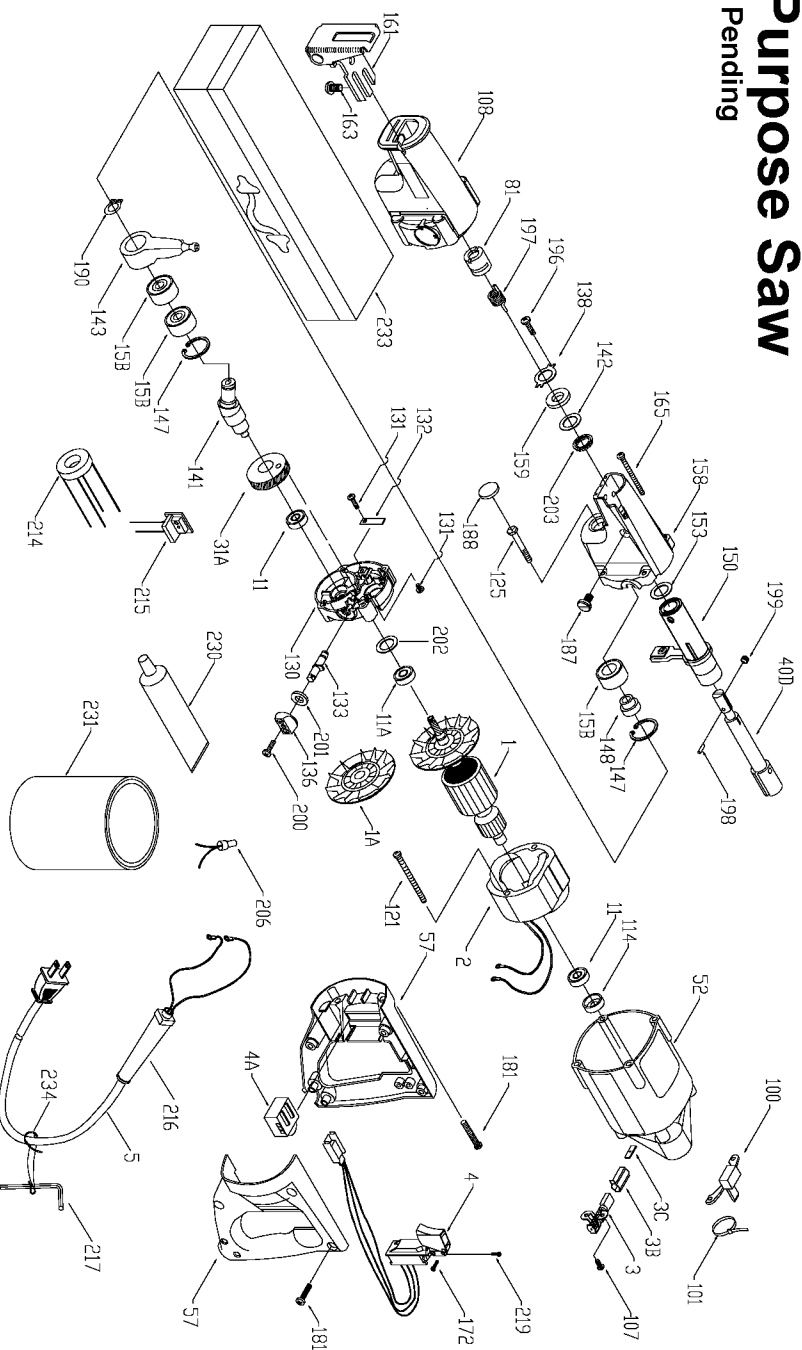

# PORTER-CABLE TIGER SAW® All-Purpose Saw

Patents Pending

**WARNING:** Electrical repairs should only be attempted by trained repairmen. Contact the nearest Porter-Cable Service Center or other competent repair center.

## Parts List for 9737 Type 1

Item Number	Part Number	Description	Qty Required
1	900709	ARMATURE	1
1	898877	ARMATURE	1
1	A05447	ARMATURE	1
1	878904	FAN	1
2	900854	FIELD	1
2	A05448	FIELD	1
2	898876	FIELD	1
3	874289	BRUSH & RETAINER ASY	2
3	865323	BRUSH HOLDER	2
3	865321	BRUSH INSULATOR	2
4	A02928	SWITCH	1
4	5140066-97	SWITCH	1
4	883498	SWITCH & TRIAC	1
4	893735	SWITCH	1
5	891461	CORD & PLUG	1
5	330072-97	CORD/10 FT/18-2	1
11	855284	BEARING	3
11	883096	BEARING	3
15	883095	BEARING	3
31	879401	GEAR	1
40	N074353	RECIP-SHAFT KIT	1
52	912305	HOUSING	1
57	893069	HANDLE SET	1
57	892792	HANDLE SET	1
81	897774	COLLAR	1
100	695077	MOUNTING BRKET TRIAC	1
101	690673	WIRE TIE	1

## Parts List for 9737 Type 1

Item Number	Part Number	Description	Qty Required
190	853246	RING	10
196	882255	SCREW	10
197	648924-00	SPRING	10
198	884696	RETAINER KIT	1
199	648594-00	CLAMP PIN	1
200	881937	SCREW & WASHER	10
201	880994	FELT WASHER	10
202	801852	SEAL	1
203	902998	SEAL	1
206	682063	CONNECTOR VS	1
214	883502	COIL 220V	1
215	A02928	SWITCH	1
216	901266	STRAIN RELIEVER	1
217	802905	ALLEN WRENCH	1
219	694010	SCREW	10
230	875914	TUBE GREASE	1
231	875667	LUBRICANT-4LBS	1
233	000000-00	No Longer Available	1
234	842323	WRENCH HOLDER	1