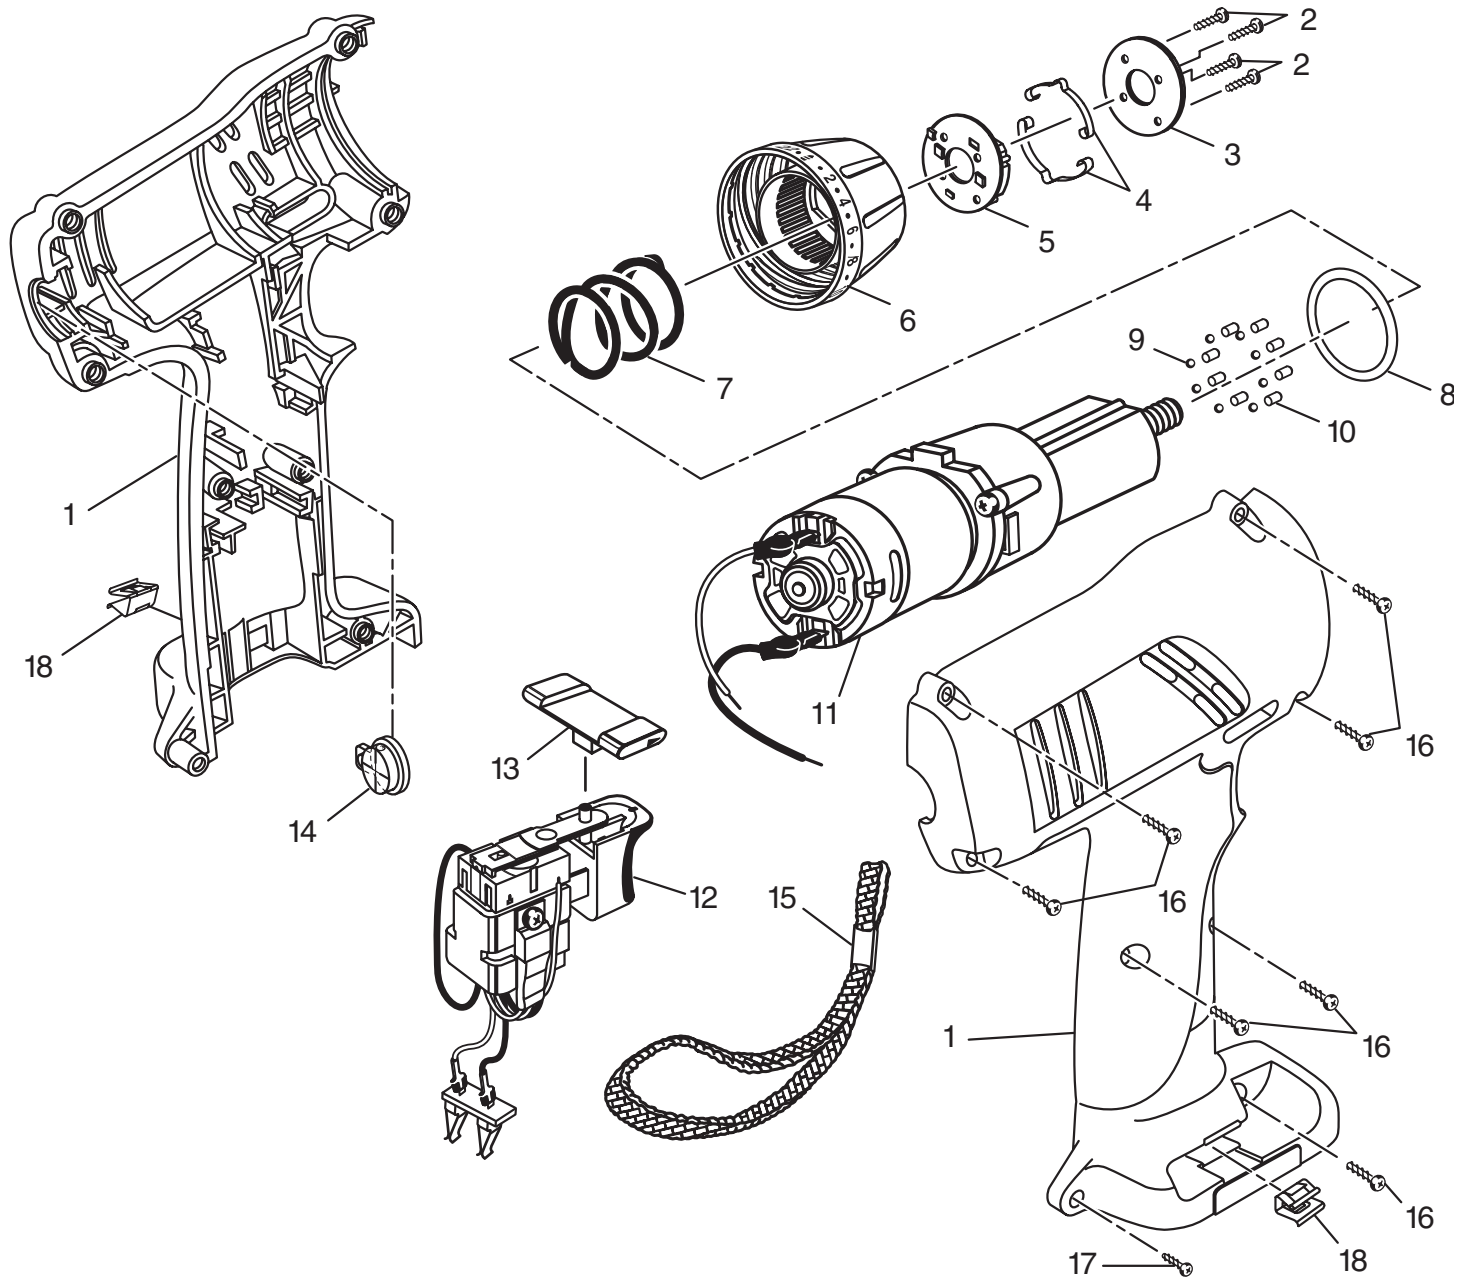

**CRAFTSMAN 3/8 in., 12 VOLT CORDLESS DRILL-DRIVER
MODEL NUMBER 973.113470**

The model number will be found on a label attached to the motor housing. Always mention the model number in all correspondence regarding your 3/8 in., **CORDLESS DRILL-DRIVER** or when ordering repair parts.

PARTS LIST

KEY NO.	PART NUMBER	DESCRIPTION	QTY.
1	6612001	SCREW (SPECIAL).....	1
2	6903326	CHUCK.....	1
3	ITEM NO. 911056	BATTERY PACK (1323412).....	1
4	ITEM NO. 911055	CHARGER (140302002).....	1
5	9066501	COOLER BAG (NOT SHOWN).....	1

CRAFTSMAN 3/8 in., 12 VOLT CORDLESS DRILL-DRIVER – MODEL NUMBER 973.113470

CRAFTSMAN 3/8 in., 12 VOLT CORDLESS DRILL-DRIVER – MODEL NUMBER 973.113470

The model number will be found on a label attached to the motor housing. Always mention the model number in all correspondence regarding your 3/8 in., **CORDLESS DRILL-DRIVER** or when ordering repair parts.

PARTS LIST

KEY NO.	PART NUMBER	DESCRIPTION	QTY.
1	984113001	HOUSING ASSEMBLY	1
2	6620501	SCREW (M3 x 20 mm)	4
3	6375301	MOUNTING PLATE	1
4	6399201	DETENT RING	2
5	5434609	SPRING HOLDER.....	1
6	984115001	CLUTCH CAP ASSEMBLY	1
7	6872401	SPRING.....	1
8	6710501	CLUTCH WASHER.....	1
9	6722001	STEEL BALL	6
10	6843505	PIN.....	6
11	984114001	MOTOR W/GEAR TRAIN AND CLUTCH	1
12	2701238	SWITCH ASSEMBLY.....	1
13	3801303	FOWARD-REVERSE SELECTOR	1
14	3048003	REAR LEVEL	1
15	9002720	WRIST STRAP	1
16	6620805	SCREW (M4 x 16 mm)	7
17	660206042	SCREW (M3.5 x 16 mm)	1
18	6320601	BIT CLIP	2
	983000005	OPERATOR'S MANUAL	
	02-09-10		
	(REV:02)		