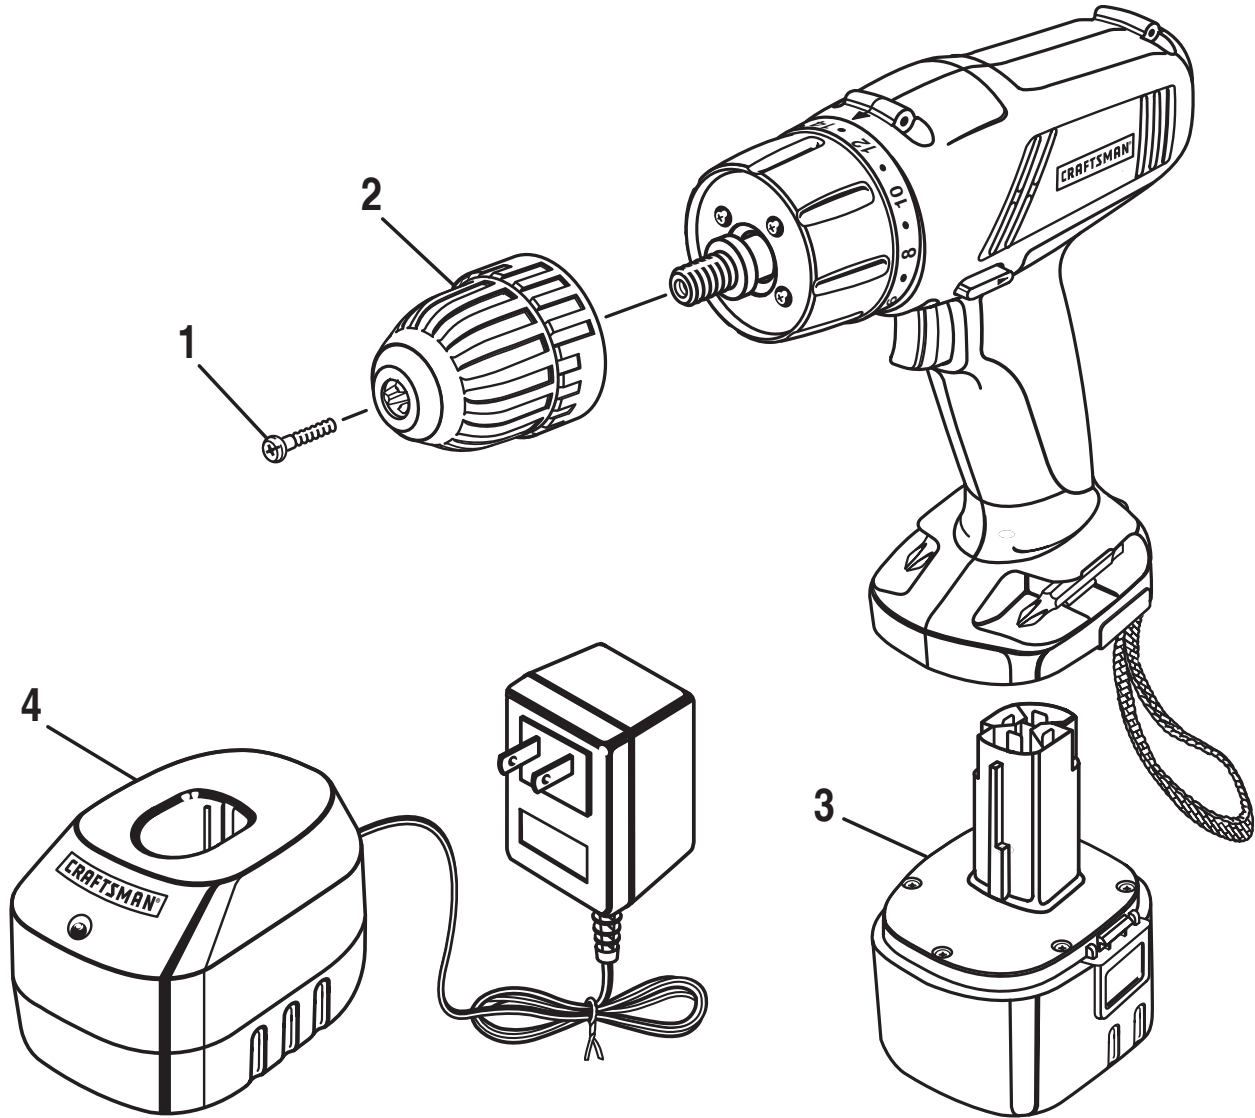

**CRAFTSMAN 3/8 in., 12 VOLT CORDLESS DRILL-DRIVER
MODEL NUMBER 973.113470**

The model number will be found on a label attached to the motor housing. Always mention the model number in all correspondence regarding your 3/8 in., **CORDLESS DRILL-DRIVER** or when ordering repair parts.

PARTS LIST

KEY NO.	PART NUMBER	DESCRIPTION	QTY.
1	6612001	SCREW (SPECIAL).....	1
2	6903326	CHUCK.....	1
3	ITEM NO. 911056	BATTERY PACK (1323412).....	1
4	ITEM NO. 911055	CHARGER (140302002).....	1
5	9066501	COOLER BAG (NOT SHOWN).....	1

CRAFTSMAN 3/8 in., 12 VOLT CORDLESS DRILL-DRIVER – MODEL NUMBER 973.113470

CRAFTSMAN 3/8 in., 12 VOLT CORDLESS DRILL-DRIVER – MODEL NUMBER 973.113470

The model number will be found on a label attached to the motor housing. Always mention the model number in all correspondence regarding your 3/8 in., **CORDLESS DRILL-DRIVER** or when ordering repair parts.

PARTS LIST

KEY NO.	PART NUMBER	DESCRIPTION	QTY.
1	984113001	HOUSING ASSEMBLY	1
2	6620501	SCREW (M3 x 20 mm)	4
3	6375301	MOUNTING PLATE	1
4	6399201	DETENT RING	2
5	5434609	SPRING HOLDER.....	1
6	984115001	CLUTCH CAP ASSEMBLY	1
7	6872401	SPRING.....	1
8	6710501	CLUTCH WASHER.....	1
9	6722001	STEEL BALL	6
10	6843505	PIN.....	6
11	984114001	MOTOR W/GEAR TRAIN AND CLUTCH	1
12	2701238	SWITCH ASSEMBLY.....	1
13	3801303	FOWARD-REVERSE SELECTOR	1
14	3048003	REAR LEVEL	1
15	9002720	WRIST STRAP	1
16	6620805	SCREW (M4 x 16 mm)	7
17	660206042	SCREW (M3.5 x 16 mm)	1
18	6320601	BIT CLIP	2
	983000005	OPERATOR'S MANUAL	
	02-09-10		
	(REV:02)		