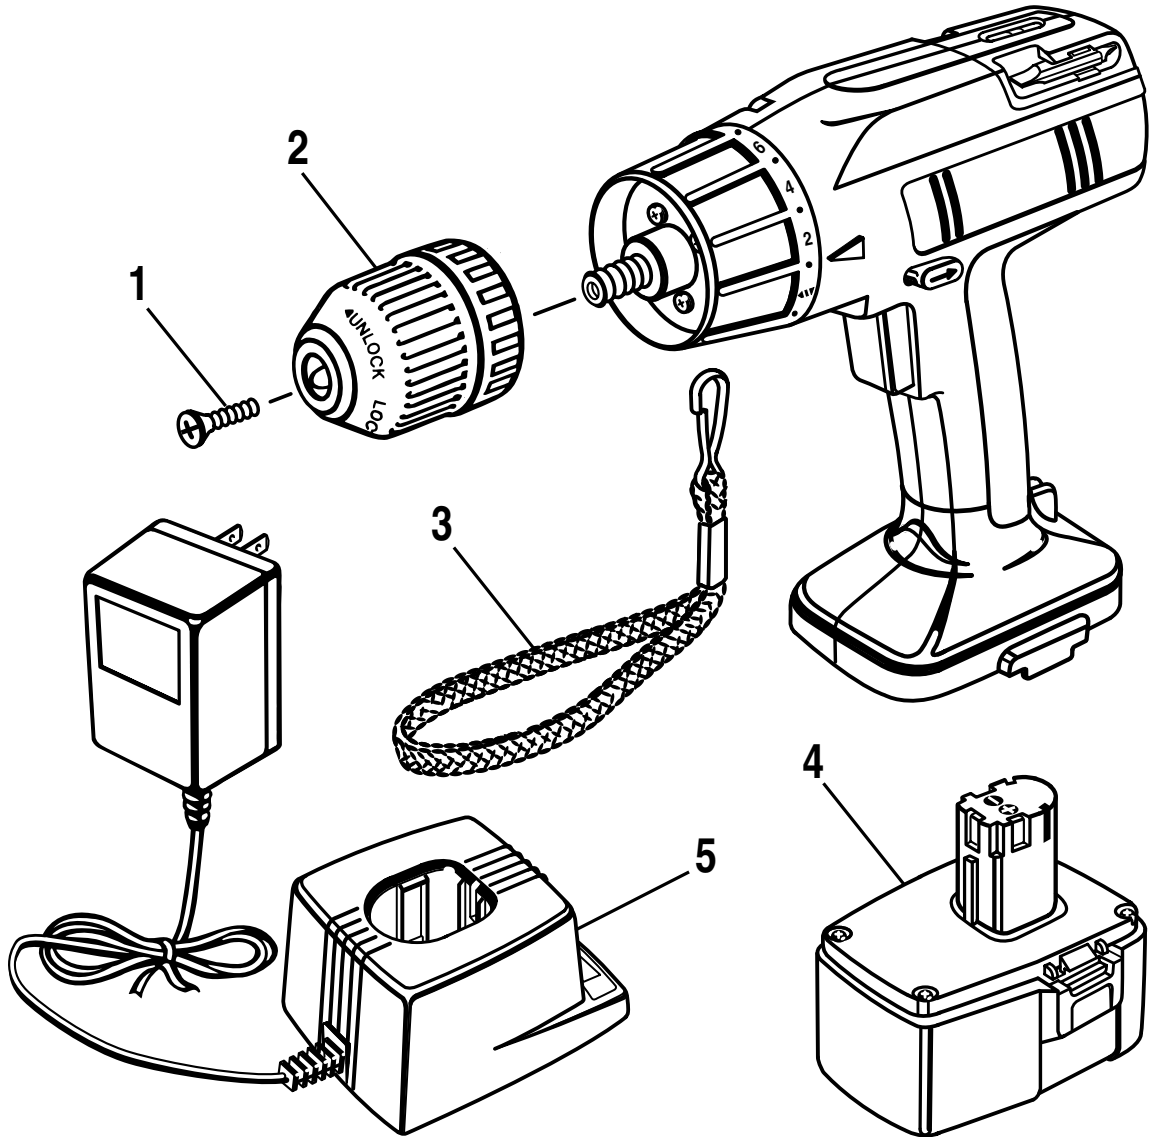

CRAFTSMAN 3/8 in. CORDLESS DRILL-DRIVER – MODEL NO. 973.111220

The model number will be found on a plate attached to the motor housing. Always mention the model number in all correspondence regarding your 3/8 in. CORDLESS DRILL-DRIVER or when ordering repair parts.

SEE BACK PAGE FOR PARTS ORDERING INSTRUCTIONS

PARTS LIST

Key No.	Part Number	Description	Quan.
1	616478-003	Screw (Special)	1
2	973015-001	Chuck (Item No. 9-20988)	1
3	967216-006	Wrist Strap	1
4	*	Battery Pack (Item No. 9-11075)	1
5	*	Charger w/Charging Stand (Item No. 9-11076) 1	
6	981600-000	Carrying Case - Not Shown	1
	972000-675	Owner's Manual	