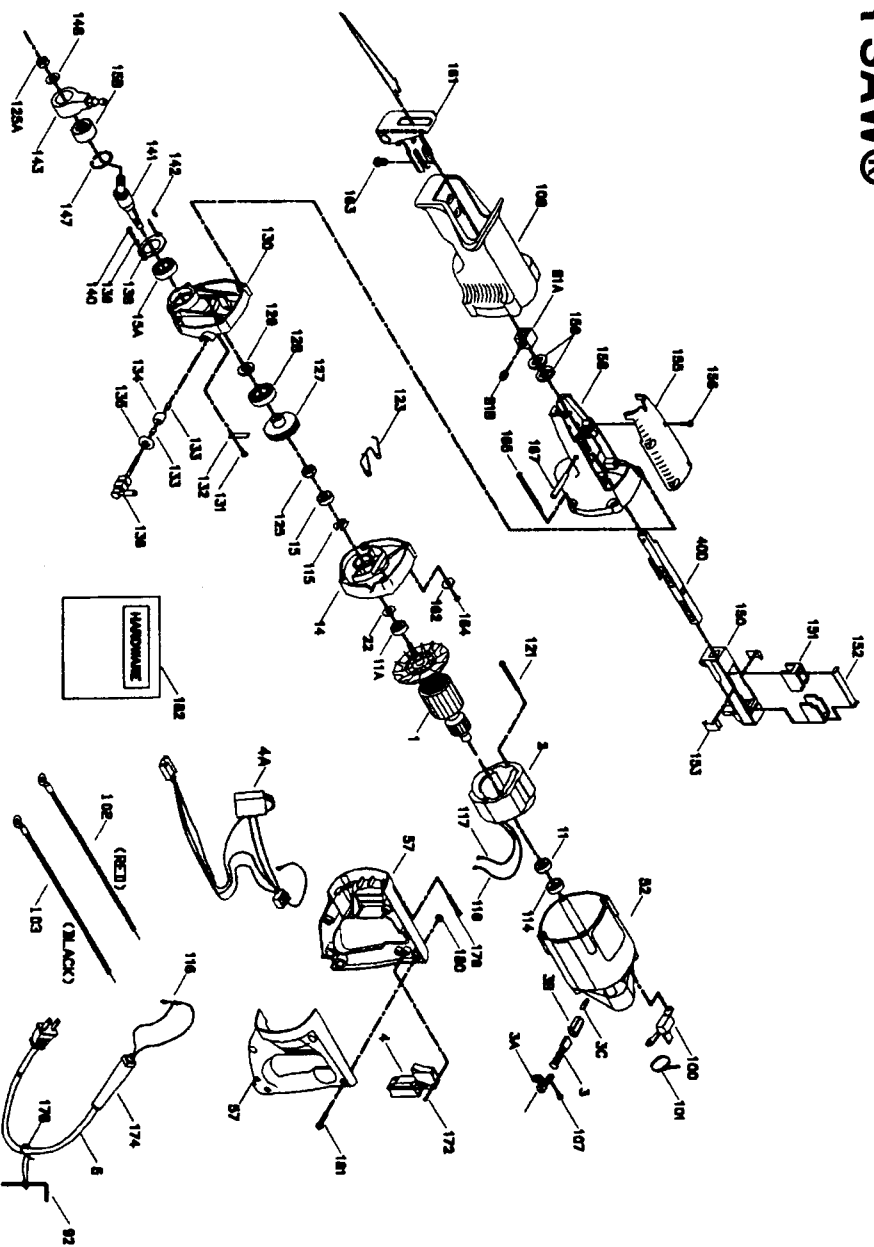

PORTER-CABLE TIGER SAW®

WARNING: Electrical repairs should only be attempted by trained repairmen. Contact the nearest Porter-Cable Service Center or other competent repair center.

629

Parts List for 9629 Type 3

Item Number	Part Number	Description	Qty Required
1	699050	ARMATURE	1
2	898876	FIELD	1
3	874289	BRUSH & RETAINER ASY	2
3	874289	BRUSH & RETAINER ASY	1
3	865323	BRUSH HOLDER	2
3	865321	BRUSH INSULATOR	2
4	864459	SWITCH	1
4	893735	SWITCH	1
5	A10193	CORDSET	1
11	855284	BEARING	3
11	330003-17	BEARING,BALL	3
14	699047	INTERN HSG	1
15	855284	BEARING	3
15	874538SV	BALL BEARING	3
15	699049	BEARING	3
22	801852	SEAL	1
40	000000-00	No Longer Available	1
40	861663	PIN	10
52	000000-00	No Longer Available	1
57	892791	HANDLE SET	1
81	847420	CLAMP	1
81	847423	SCREW	10
92	802905	ALLEN WRENCH	1
100	695077	MOUNTING BRKET TRIAC	1
101	690673	WIRE TIE	1
102	000000-00	No Longer Available	1
103	000000-00	No Longer Available	1

Parts List for 9629 Type 3

Item Number	Part Number	Description	Qty Required
107	802848	SCREW	10
108	000000-00	No Longer Available	1
114	842610	SPRING-PRELOAD	10
115	842610	SPRING-PRELOAD	10
116	862450	TERMINAL	1
121	882704	SCREW	10
123	000000-00	No Longer Available	1
125	823254	NUT	10
125	698297	LOCKNUT	10
127	000000-00	No Longer Available	1
128	855178	BEARING	3
129	847406	SPACER	10
130	695508	REAR BRNG HOUSING	1
130	000000-00	No Longer Available	1
131	844107	SCREW	10
132	847418	SPRING	10
133	851572	SPACER	10
134	000000-00	No Longer Available	1
135	849322	SEAL	1
136	000000-00	No Longer Available	1
138	847404	SPACER	10
139	802648	WASHER	10
140	848148	SCREW	10
141	D881293	DRIVE SHAFT	1
142	841002	KEY	1
143	698294	WOBBLE PLATE	1
147	802942	RING	10