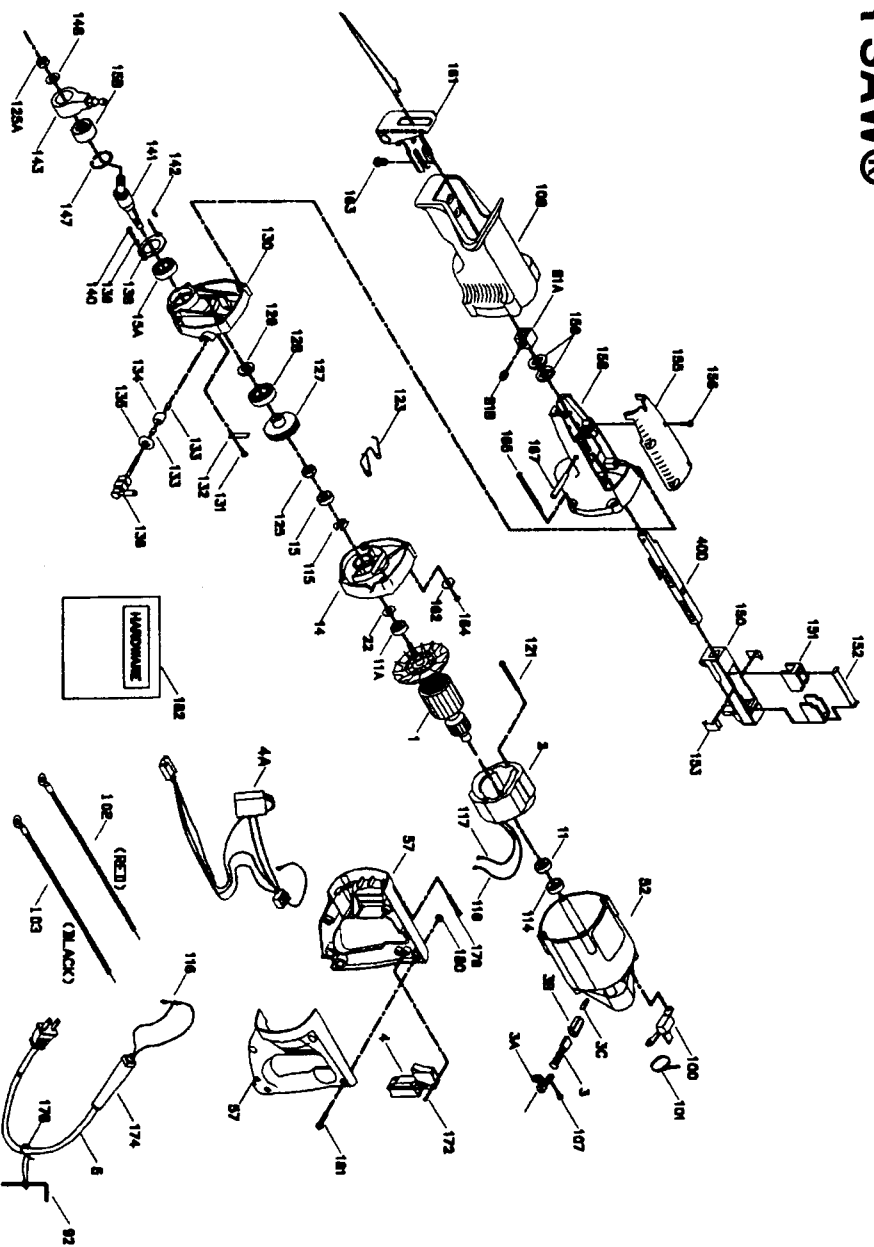

PORTER-CABLE TIGER SAW®

WARNING: Electrical repairs should only be attempted by trained repairmen. Contact the nearest Porter-Cable Service Center or other competent repair center.

629

Parts List for 9629 Type 2

Item Number	Part Number	Description	Qty Required
1	000000-00	No Longer Available	1
2	898876	FIELD	1
3	874289	BRUSH & RETAINER ASY	2
3	874289	BRUSH & RETAINER ASY	1
3	865323	BRUSH HOLDER	2
3	865321	BRUSH INSULATOR	2
4	864459	SWITCH	1
4	893735	SWITCH	1
5	A10193	CORDSET	1
11	855284	BEARING	3
11	330003-17	BEARING,BALL	3
14	699047	INTERN HSG	1
15	855284	BEARING	3
15	874538SV	BALL BEARING	3
15	694820	BEARING	3
22	801852	SEAL	1
40	000000-00	No Longer Available	1
40	861663	PIN	10
52	000000-00	No Longer Available	1
57	892791	HANDLE SET	1
81	847420	CLAMP	1
81	847423	SCREW	10
92	802905	ALLEN WRENCH	1
100	695077	MOUNTING BRKET TRIAC	1
101	690673	WIRE TIE	1
102	000000-00	No Longer Available	1
103	000000-00	No Longer Available	1

Parts List for 9629 Type 2

Item Number	Part Number	Description	Qty Required
107	802848	SCREW	10
108	000000-00	No Longer Available	1
114	842610	SPRING-PRELOAD	10
115	842610	SPRING-PRELOAD	10
116	862450	TERMINAL	1
121	882704	SCREW	10
123	000000-00	No Longer Available	1
125	823254	NUT	10
125	823254	NUT	10
127	000000-00	No Longer Available	1
128	855178	BEARING	3
129	847406	SPACER	10
130	695508	REAR BRNG HOUSING	1
130	000000-00	No Longer Available	1
131	844107	SCREW	10
132	847418	SPRING	10
133	851572	SPACER	10
134	000000-00	No Longer Available	1
135	849322	SEAL	1
136	000000-00	No Longer Available	1
138	847404	SPACER	10
139	802648	WASHER	10
140	848148	SCREW	10
141	695249	DRIVE SHAFT	1
142	841002	KEY	1
143	695250	WOBBLE PLATE	1
147	802302	RING	10