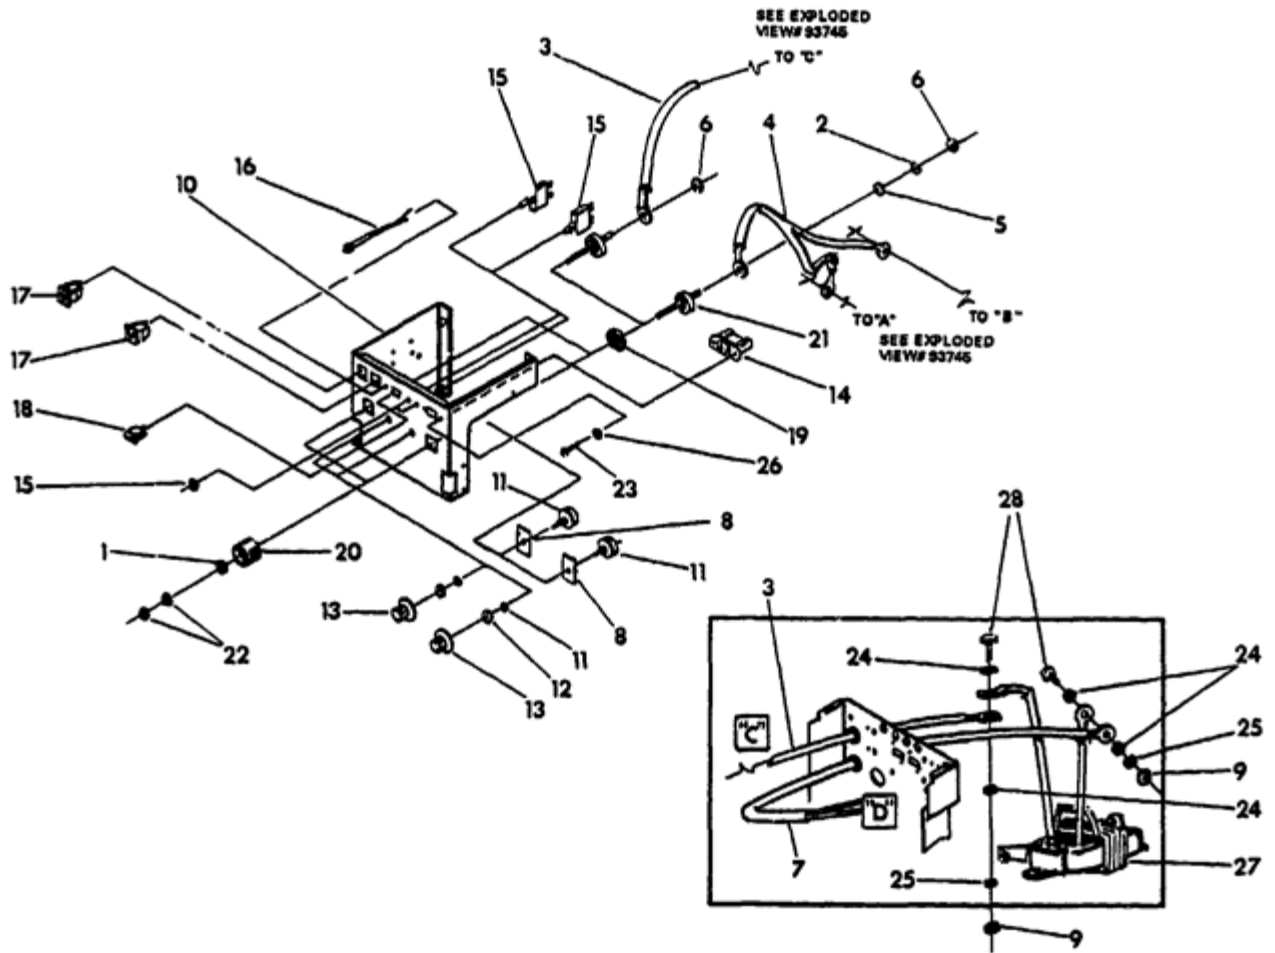

Ref #	Part #	Description	Context Note	Foot Note
1	88354	Welder Air Duct		
2	88365	Welder Heat Sink		
3	93635	Braided Cable		
4	91293	RH Braided Cable		Service Part Number Only
5	88259	SCR Module		
6	91794	Welder Relay		
7	89222	Overload Thermistor		
8	89224	Auxiliary Power Module		
9	29673	Battery Charge Rectifier		
10	22473	Flatwasher- M6		
11	90987	Machine Screw- M3 x 10		
12	43182	Lockwasher- M3		
13	52777	Flatwasher- M3		
14	40948	Capscrew- M8-1.25 x 16		
15	22129	Lockwasher- M8		
16	51787	Capscrew- M4 x 16mm		
17	22264	Lockwasher- M4		
18	43180	Flatwasher- M4		
19	75475	Screw- M4 x 10mm		
20	43116	Capscrew- M6 x 12mm		
21	22097	Lockwasher- M6		
22	49813	Hex Nut- M5		

Ref #	Part #	Description	Context Note	Foot Note
1	88460	Lockwasher- 1/2"		
2	22237	Lockwasher- 3/8"		
3	91294	LH Braided Cable		Service Part Number only.
4	91293	RH Braided Cable		Service Part Number only.
5	22131	Flatwasher- 3/8"		
6	22241	Hex Nut- 3/8"-16		
7	93635	Braided Cable		Service Part Number only.
8	92599	Potentiometer Insulator		
9	49813	Hex Nut- M6		
10	88362	Panel Mounting Bracket		
11	53693	Potentiometer- 10k		
12	50545	Foam Washer		
13	42813	Control Knob		
14	66822	Outlet and Retainer-12V	(66822 Is Screw In Replacement. If Customer Needs Snap Type Must Order 90418.)	
15	75207D	Circuit Breaker- 15 amp		
16	82545	Light Emitting Diode		
17	90627	Outlet - 120 VDC		
18	82538	On-Off Switch		
19	88749	Inner Insulator		
20	88750	Outer Insulator		
21	89533	Brass Carriage Bolt		
22	91849	Brass Nut- 1/2"		
23	43181	Screw- M3 x 10mm		
24	22473	Flatwasher- M5		
25	22097	Mickwasher- M6		
26	43182	Lockwasher- M3		
27	92322	Inductor Assembly		
28	43116	Capscrew- M6		