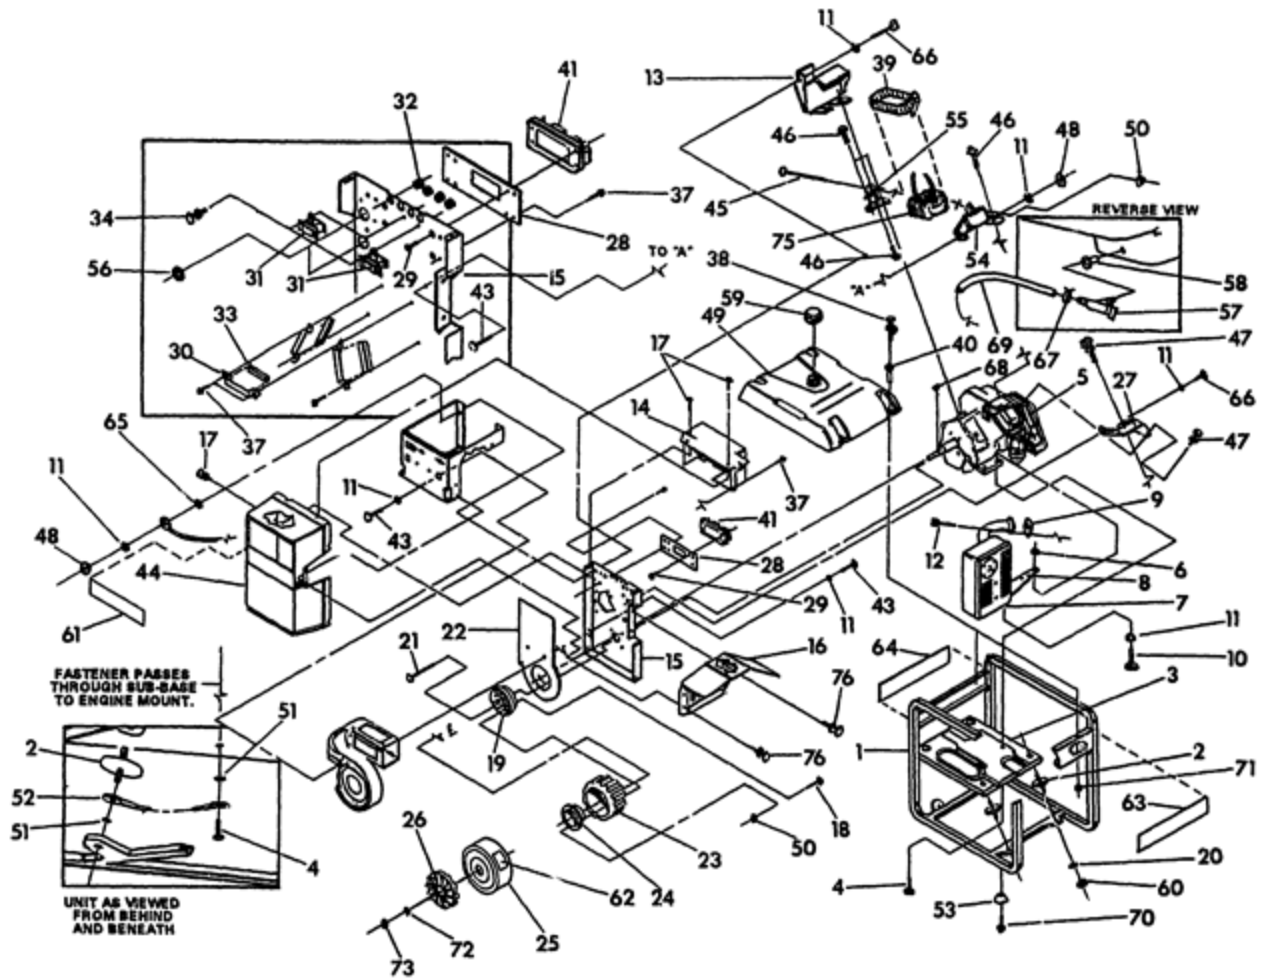

Ref #	Part #	Description	Context Note	Foot Note
1	88354	Welder Air Duct		
2	88365	Welder Heat Sink		
3	93635	Braided Cable		
4	91293	RH Braided Cable		Service Part Number Only
5	88259	SCR Module		
6	91794	Welder Relay		
7	89222	Overload Thermistor		
8	89224	Auxiliary Power Module		
9	29673	Battery Charge Rectifier		
10	22473	Flatwasher- M6		
11	90987	Machine Screw- M3 x 10		
12	43182	Lockwasher- M3		
13	52777	Flatwasher- M3		
14	40948	Capscrew- M8-1.25 x 16		
15	22129	Lockwasher- M8		
16	51787	Capscrew- M4 x 16mm		
17	22264	Lockwasher- M4		
18	43180	Flatwasher- M4		
19	75475	Screw- M4 x 10mm		
20	43116	Capscrew- M6 x 12mm		
21	22097	Lockwasher- M6		
22	49813	Hex Nut- M5		

Ref #	Part #	Description	Context Note	Foot Note
1	88460	Lockwasher- 1/2"		
2	22237	Lockwasher- 3/8"		
3	91294	LH Braided Cable		Service Part Number only.
4	91293	RH Braided Cable		Service Part Number only.
5	22131	Flatwasher- 3/8"		
6	22241	Hex Nut- 3/8"-16		
7	93635	Braided Cable		Service Part Number only.
8	92599	Potentiometer Insulator		
9	49813	Hex Nut- M6		
10	88362	Panel Mounting Bracket		
11	53693	Potentiometer- 10k		
12	50545	Foam Washer		
13	42813	Control Knob		
14	66822	Outlet and Retainer-12V	(66822 Is Screw In Replacement. If Customer Needs Snap Type Must Order 90418.)	
15	75207D	Circuit Breaker- 15 amp		
16	82545	Light Emitting Diode		
17	90627	Outlet - 120 VDC		
18	82538	On-Off Switch		
19	88749	Inner Insulator		
20	88750	Outer Insulator		
21	89533	Brass Carriage Bolt		
22	91849	Brass Nut- 1/2"		
23	43181	Screw- M3 x 10mm		
24	22473	Flatwasher- M5		
25	22097	Mickwasher- M6		
26	43182	Lockwasher- M3		
27	92322	Inductor Assembly		
28	43116	Capscrew- M6		