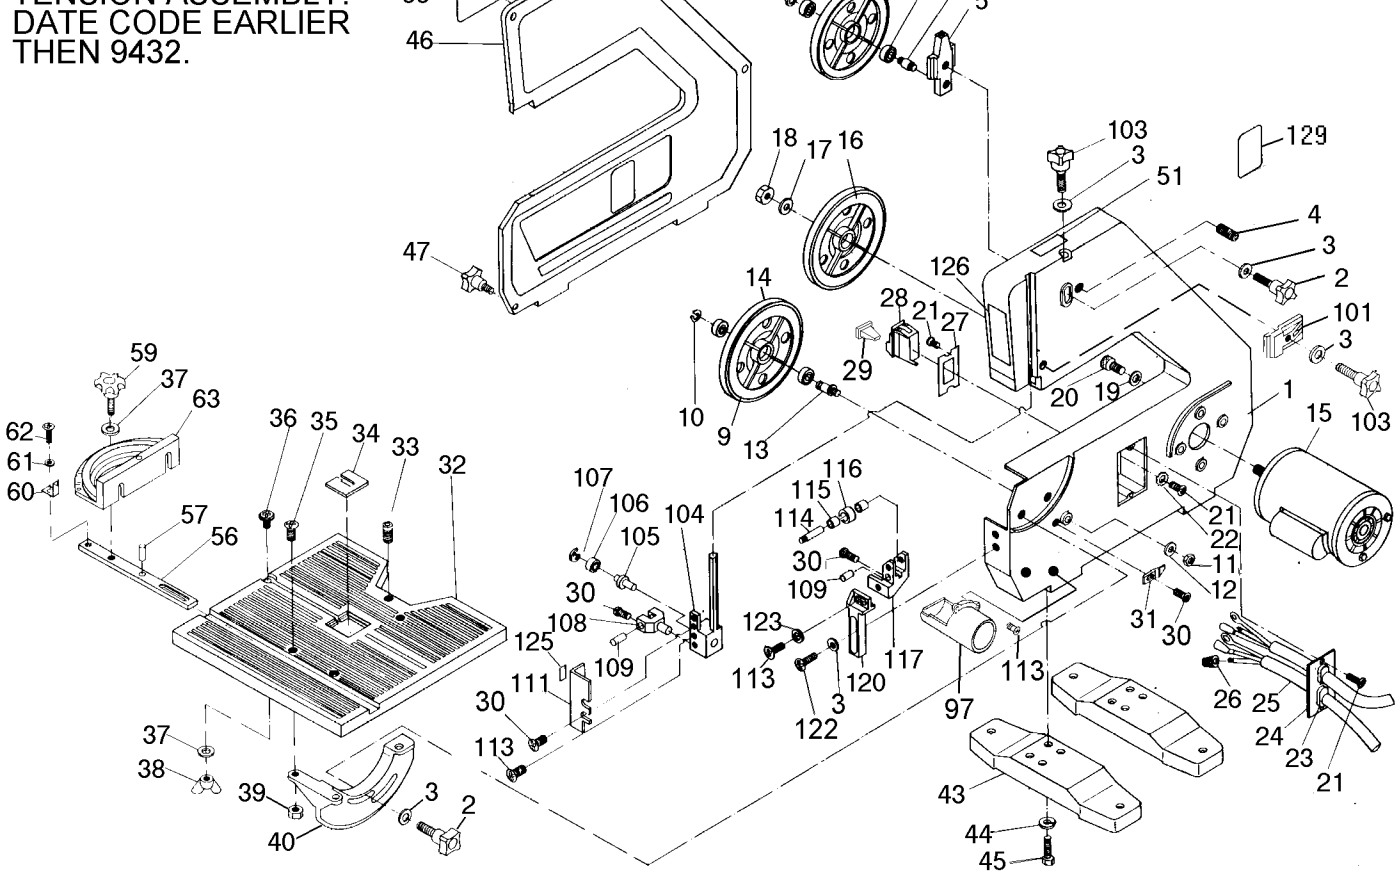

DATE CODE EARLIER
THEN 9432.

NEW STYLE BLADE TENSION ASSEMBLY.
DATE CODE 9432 AND LATER

Parts List for 9443 Type 1

Item Number	Part Number	Description	Qty Required
1	000000-00	No Longer Available	1
2	000000-00	No Longer Available	2
3	000000-00	No Longer Available	10
4	000000-00	No Longer Available	1
5	000000-00	No Longer Available	1
6	000000-00	No Longer Available	1
7	330003-17	BEARING,BALL	4
8	000000-00	No Longer Available	1
9	000000-00	No Longer Available	3
10	000000-00	No Longer Available	2
11	000000-00	No Longer Available	1
12	000000-00	No Longer Available	1
13	000000-00	No Longer Available	1
14	000000-00	No Longer Available	1
15	000000-00	No Longer Available	1
16	000000-00	No Longer Available	1
17	000000-00	No Longer Available	1
18	000000-00	No Longer Available	1
19	000000-00	No Longer Available	4
20	000000-00	No Longer Available	4
21	000000-00	No Longer Available	6
22	000000-00	No Longer Available	2
23	000000-00	No Longer Available	2
24	000000-00	No Longer Available	1
25	000000-00	No Longer Available	1
26	32114-06	CONNECTOR	1
27	000000-00	No Longer Available	1