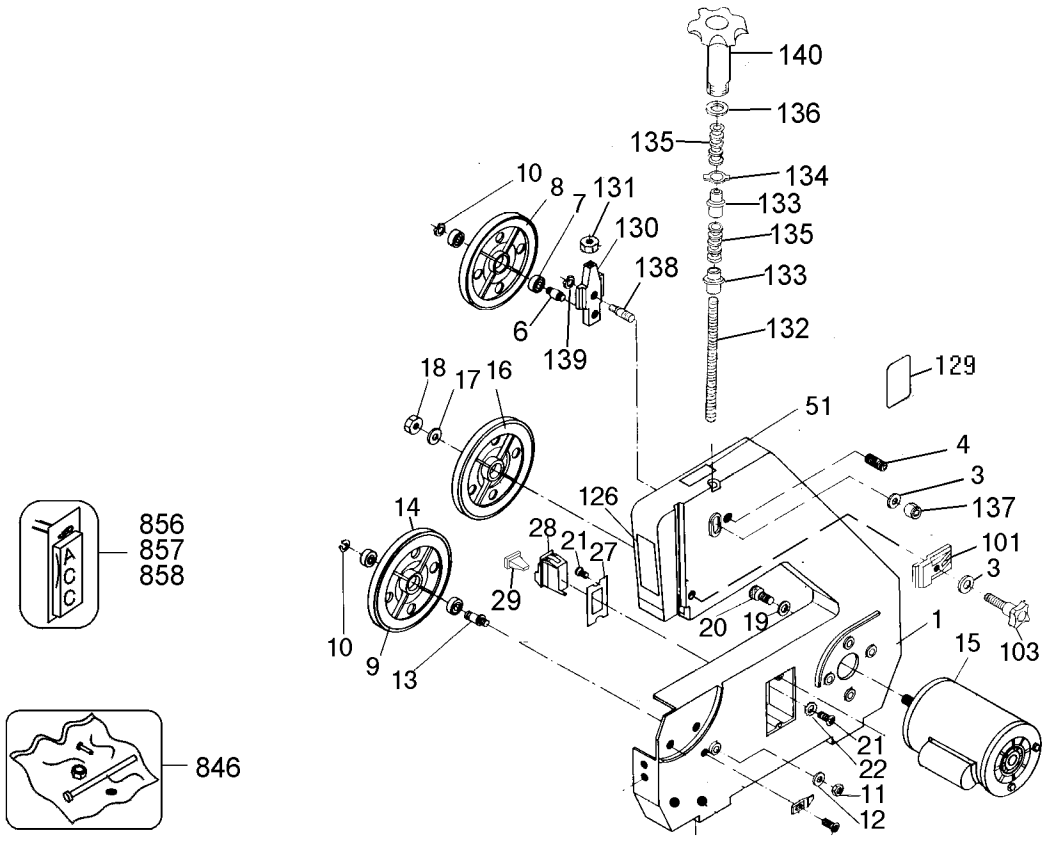

DATE CODE EARLIER
THEN 9432.

NEW STYLE BLADE TENSION ASSEMBLY.
DATE CODE 9432 AND LATER

Parts List for 9443 Type 1

Item Number	Part Number	Description	Qty Required
1	000000-00	No Longer Available	1
2	000000-00	No Longer Available	2
3	000000-00	No Longer Available	10
4	000000-00	No Longer Available	1
5	000000-00	No Longer Available	1
6	000000-00	No Longer Available	1
7	330003-17	BEARING,BALL	4
8	000000-00	No Longer Available	1
9	000000-00	No Longer Available	3
10	000000-00	No Longer Available	2
11	000000-00	No Longer Available	1
12	000000-00	No Longer Available	1
13	000000-00	No Longer Available	1
14	000000-00	No Longer Available	1
15	000000-00	No Longer Available	1
16	000000-00	No Longer Available	1
17	000000-00	No Longer Available	1
18	000000-00	No Longer Available	1
19	000000-00	No Longer Available	4
20	000000-00	No Longer Available	4
21	000000-00	No Longer Available	6
22	000000-00	No Longer Available	2
23	000000-00	No Longer Available	2
24	000000-00	No Longer Available	1
25	000000-00	No Longer Available	1
26	32114-06	CONNECTOR	1
27	000000-00	No Longer Available	1