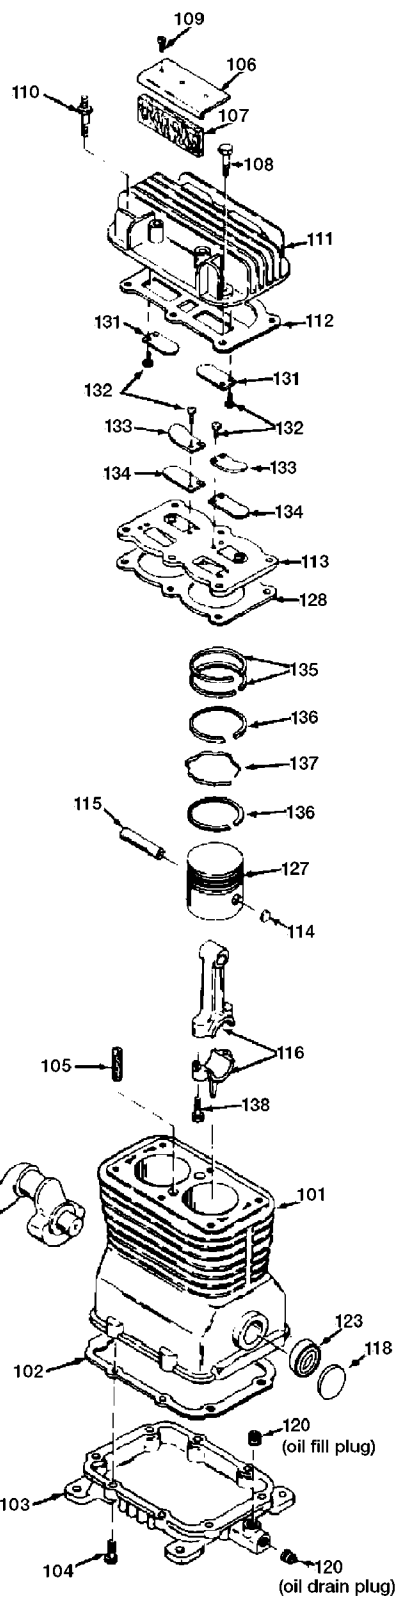

31
For
customer
wiring

Parts List for 919-72728 Type 0

Item Number	Part Number	Description	Qty Required
2	D20659	MOTOR O/L BALLERINA	1
3	D21594	PIN MOTOR MOUNT OIL	1
4	CAC-1013	SCREW HOLD DOWN	1
5	CAC-1011	SPRING ELASTOMER	1
6	N017772	LOCK WASHER	1
7	SSN-56-ZN	WASHER 1 X 11/32 X 1	1
8	SS-2038-ZN	NUT .313-18 WING	1
9	N076029SV	PUMP ASSEMBLY	1
10	AC-0330	FILTER INLET SOLBERG	1
11	000000-00	No Longer Available	1
12	SSF-8113-ZN	NUT .375-16X.563 HEX	1
13	SSP-9401	CONNECTOR BODY STRAI	1
14	SS-1215	PLUG PIPE GALV 1/8	1
15	CAC-323	BELTGUARD INSIDE	1
16	000000-00	No Longer Available	1
17	D26742	SCREW #10-16 X .500	1
18	AC-0217	MANIFOLD	1
19	AC-0557	COVER PRES SWITCH	1
19	SUDL-9-1	SCREW #8-32X.375/.34	2
19	Z-D22260	SWITCH PRES 1PORT 11	1
20	SSP-7811	ASSY NUT SLEEVE 1/4	1
21	SS-2072-1	NIPPLE .375 NPT X 1.	1
22	97503734	VALVE SAFETY 150 .12	1
23	Z-GA-360	GAUGE 300 PSI BACK M	1
25	SSV-812	VALVE GLOBE 200 PSI	1
26	33821-00	BUSHING	1
26	438010040063	HEYCO BUSHINGS	1

Parts List for 919-72728 Type 0

Item Number	Part Number	Description	Qty Required
27	SUDL-402-2	ASSY CORD MOTOR SJT	1
28	D21584	TUBE PRESSURE RELIEF	1
29	C-PU-2861	PULLEY 6J-SEC 2.80 O	1
30	SS-391	SCREW .250-20 .625 S	1
31	SUDL-9-1	SCREW #8-32X.375/.34	1
32	5140122-73	SPRING WASHER	1
33	D21582	TUBE OUTLET COPPER	1
34	A19715	VALVE CHECK 1/2NPT X	1
35	SS-8553	CONNECTOR BODY	1
36	SSF-928	SCREW .313-18X.875 H	4
37	SSP-7812	ASSY NUT SLEEVE 1/2	2
41	C-BT-223	BELT 6J 39.0 EFF	1
51	LA-2650-3	LABEL WARNING ENG/FR	1
53	000000-00	No Longer Available	1
56	LA-3105	LABEL LOGO CRAFTSMAN	1
57	000000-00	No Longer Available	1
58	000000-00	No Longer Available	1
59	LA-2578	LABEL HOT SURFACE	1
60	000000-00	No Longer Available	1
61	000000-00	No Longer Available	1
62	000000-00	No Longer Available	1
63	N286039	DRAIN VALVE	1
101	Z-AC-0205	CRANKCASE & CYLINDER	1
102	265-16-1	GASKET BASE	1
103	000000-00	No Longer Available	1
104	SSF-925	SCREW .250-20X.875 H	1
105	265-6	VENT FILTER	1