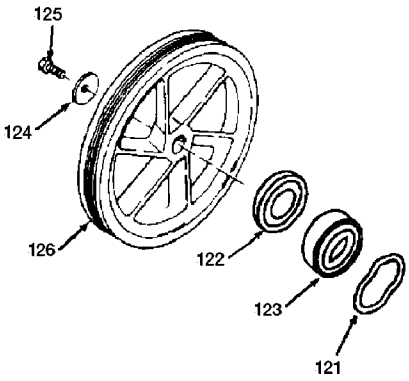

31
For
customer
wiring

Parts List for 919-72728 Type 0

Item Number	Part Number	Description	Qty Required
2	D20659	MOTOR O/L BALLERINA	1
3	D21594	PIN MOTOR MOUNT OIL	1
4	CAC-1013	SCREW HOLD DOWN	1
5	CAC-1011	SPRING ELASTOMER	1
6	N017772	LOCK WASHER	1
7	SSN-56-ZN	WASHER 1 X 11/32 X 1	1
8	SS-2038-ZN	NUT .313-18 WING	1
9	N076029SV	PUMP ASSEMBLY	1
10	AC-0330	FILTER INLET SOLBERG	1
11	000000-00	No Longer Available	1
12	SSF-8113-ZN	NUT .375-16X.563 HEX	1
13	SSP-9401	CONNECTOR BODY STRAI	1
14	SS-1215	PLUG PIPE GALV 1/8	1
15	CAC-323	BELTGUARD INSIDE	1
16	000000-00	No Longer Available	1
17	D26742	SCREW #10-16 X .500	1
18	AC-0217	MANIFOLD	1
19	AC-0557	COVER PRES SWITCH	1
19	SUDL-9-1	SCREW #8-32X.375/.34	2
19	Z-D22260	SWITCH PRES 1PORT 11	1
20	SSP-7811	ASSY NUT SLEEVE 1/4	1
21	SS-2072-1	NIPPLE .375 NPT X 1.	1
22	97503734	VALVE SAFETY 150 .12	1
23	Z-GA-360	GAUGE 300 PSI BACK M	1
25	SSV-812	VALVE GLOBE 200 PSI	1
26	33821-00	BUSHING	1
26	438010040063	HEYCO BUSHINGS	1

Parts List for 919-72728 Type 0

Item Number	Part Number	Description	Qty Required
27	SUDL-402-2	ASSY CORD MOTOR SJT	1
28	D21584	TUBE PRESSURE RELIEF	1
29	C-PU-2861	PULLEY 6J-SEC 2.80 O	1
30	SS-391	SCREW .250-20 .625 S	1
31	SUDL-9-1	SCREW #8-32X.375/.34	1
32	5140122-73	SPRING WASHER	1
33	D21582	TUBE OUTLET COPPER	1
34	A19715	VALVE CHECK 1/2NPT X	1
35	SS-8553	CONNECTOR BODY	1
36	SSF-928	SCREW .313-18X.875 H	4
37	SSP-7812	ASSY NUT SLEEVE 1/2	2
41	C-BT-223	BELT 6J 39.0 EFF	1
51	LA-2650-3	LABEL WARNING ENG/FR	1
53	000000-00	No Longer Available	1
56	LA-3105	LABEL LOGO CRAFTSMAN	1
57	000000-00	No Longer Available	1
58	000000-00	No Longer Available	1
59	LA-2578	LABEL HOT SURFACE	1
60	000000-00	No Longer Available	1
61	000000-00	No Longer Available	1
62	000000-00	No Longer Available	1
63	N286039	DRAIN VALVE	1
101	Z-AC-0205	CRANKCASE & CYLINDER	1
102	265-16-1	GASKET BASE	1
103	000000-00	No Longer Available	1
104	SSF-925	SCREW .250-20X.875 H	1
105	265-6	VENT FILTER	1