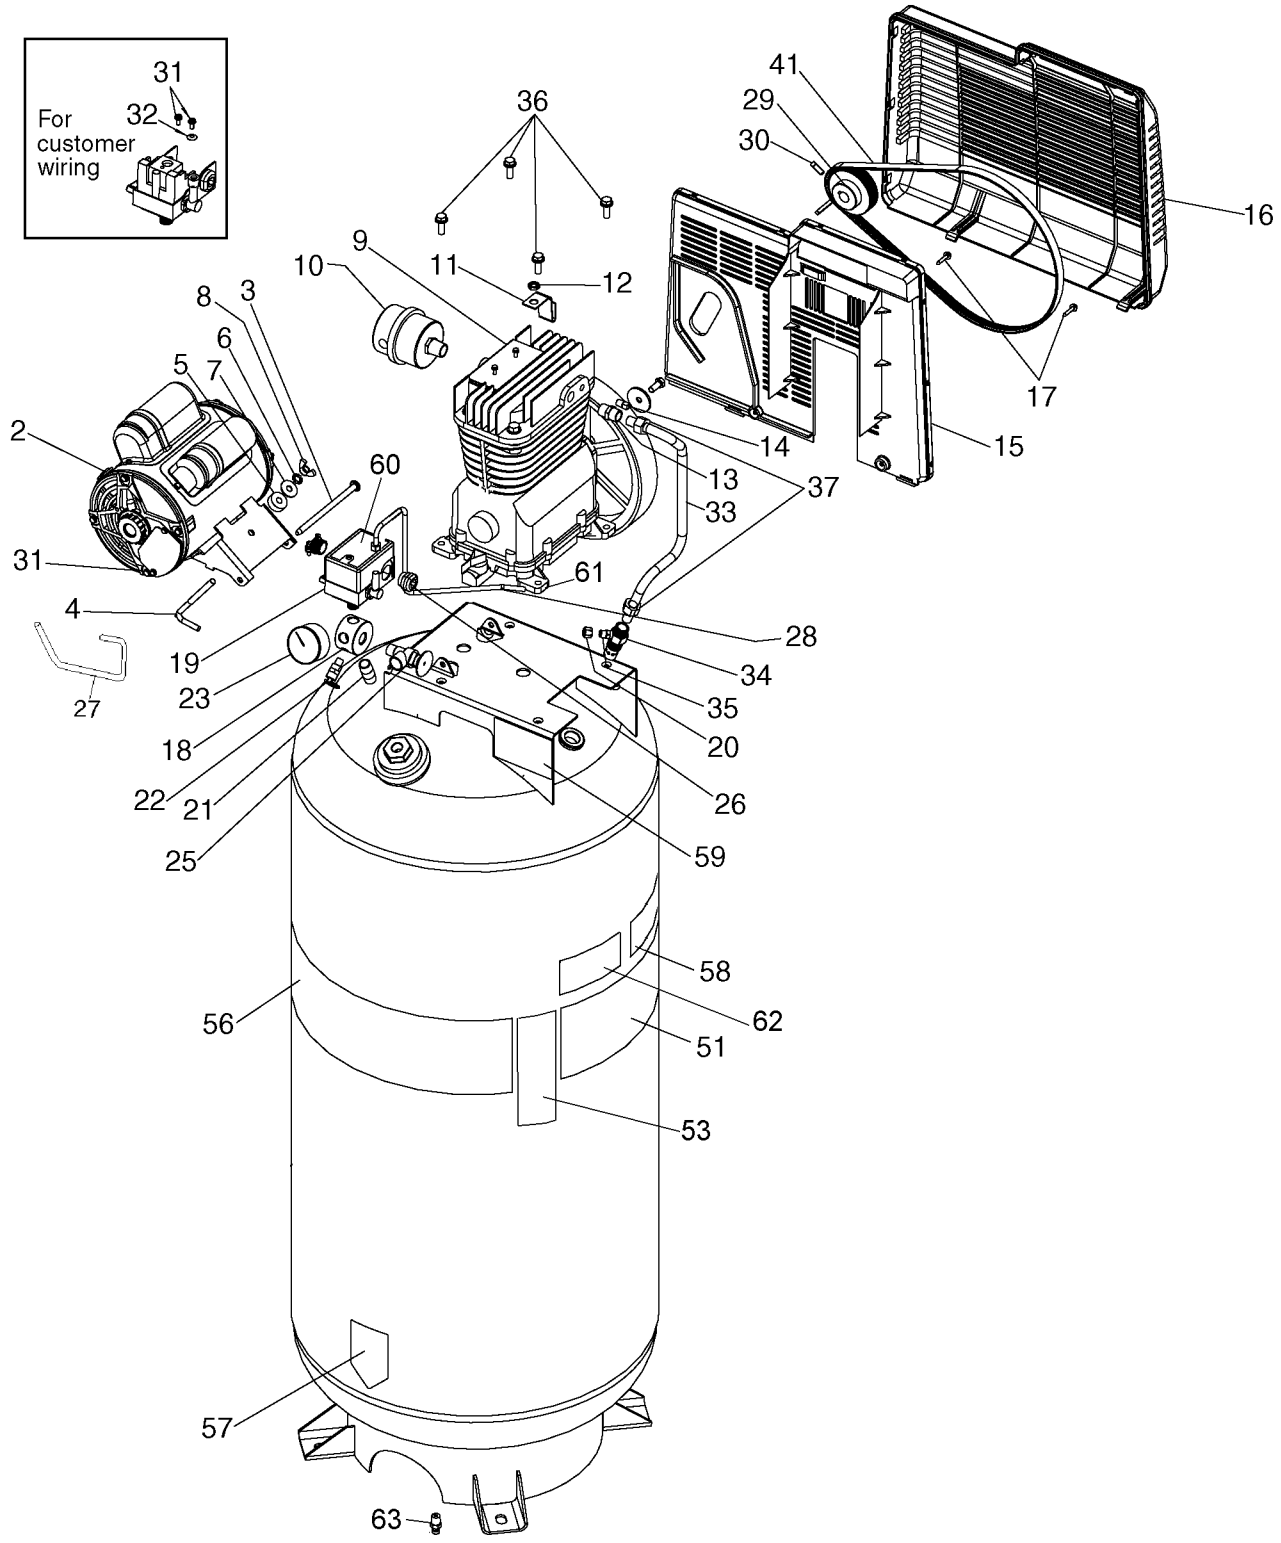

31
For
customer
wiring

Parts List for 919-72728 Type 0

Item Number	Part Number	Description	Qty Required
2	D20659	MOTOR O/L BALLERINA	1
3	D21594	PIN MOTOR MOUNT OIL	1
4	CAC-1013	SCREW HOLD DOWN	1
5	CAC-1011	SPRING ELASTOMER	1
6	N017772	LOCK WASHER	1
7	SSN-56-ZN	WASHER 1 X 11/32 X 1	1
8	SS-2038-ZN	NUT .313-18 WING	1
9	N076029SV	PUMP ASSEMBLY	1
10	AC-0330	FILTER INLET SOLBERG	1
11	000000-00	No Longer Available	1
12	SSF-8113-ZN	NUT .375-16X.563 HEX	1
13	SSP-9401	CONNECTOR BODY STRAI	1
14	SS-1215	PLUG PIPE GALV 1/8	1
15	CAC-323	BELTGUARD INSIDE	1
16	000000-00	No Longer Available	1
17	D26742	SCREW #10-16 X .500	1
18	AC-0217	MANIFOLD	1
19	AC-0557	COVER PRES SWITCH	1
19	SUDL-9-1	SCREW #8-32X.375/.34	2
19	Z-D22260	SWITCH PRES 1PORT 11	1
20	SSP-7811	ASSY NUT SLEEVE 1/4	1
21	SS-2072-1	NIPPLE .375 NPT X 1.	1
22	97503734	VALVE SAFETY 150 .12	1
23	Z-GA-360	GAUGE 300 PSI BACK M	1
25	SSV-812	VALVE GLOBE 200 PSI	1
26	33821-00	BUSHING	1
26	438010040063	HEYCO BUSHINGS	1

Parts List for 919-72728 Type 0

Item Number	Part Number	Description	Qty Required
27	SUDL-402-2	ASSY CORD MOTOR SJT	1
28	D21584	TUBE PRESSURE RELIEF	1
29	C-PU-2861	PULLEY 6J-SEC 2.80 O	1
30	SS-391	SCREW .250-20 .625 S	1
31	SUDL-9-1	SCREW #8-32X.375/.34	1
32	5140122-73	SPRING WASHER	1
33	D21582	TUBE OUTLET COPPER	1
34	A19715	VALVE CHECK 1/2NPT X	1
35	SS-8553	CONNECTOR BODY	1
36	SSF-928	SCREW .313-18X.875 H	4
37	SSP-7812	ASSY NUT SLEEVE 1/2	2
41	C-BT-223	BELT 6J 39.0 EFF	1
51	LA-2650-3	LABEL WARNING ENG/FR	1
53	000000-00	No Longer Available	1
56	LA-3105	LABEL LOGO CRAFTSMAN	1
57	000000-00	No Longer Available	1
58	000000-00	No Longer Available	1
59	LA-2578	LABEL HOT SURFACE	1
60	000000-00	No Longer Available	1
61	000000-00	No Longer Available	1
62	000000-00	No Longer Available	1
63	N286039	DRAIN VALVE	1
101	Z-AC-0205	CRANKCASE & CYLINDER	1
102	265-16-1	GASKET BASE	1
103	000000-00	No Longer Available	1
104	SSF-925	SCREW .250-20X.875 H	1
105	265-6	VENT FILTER	1