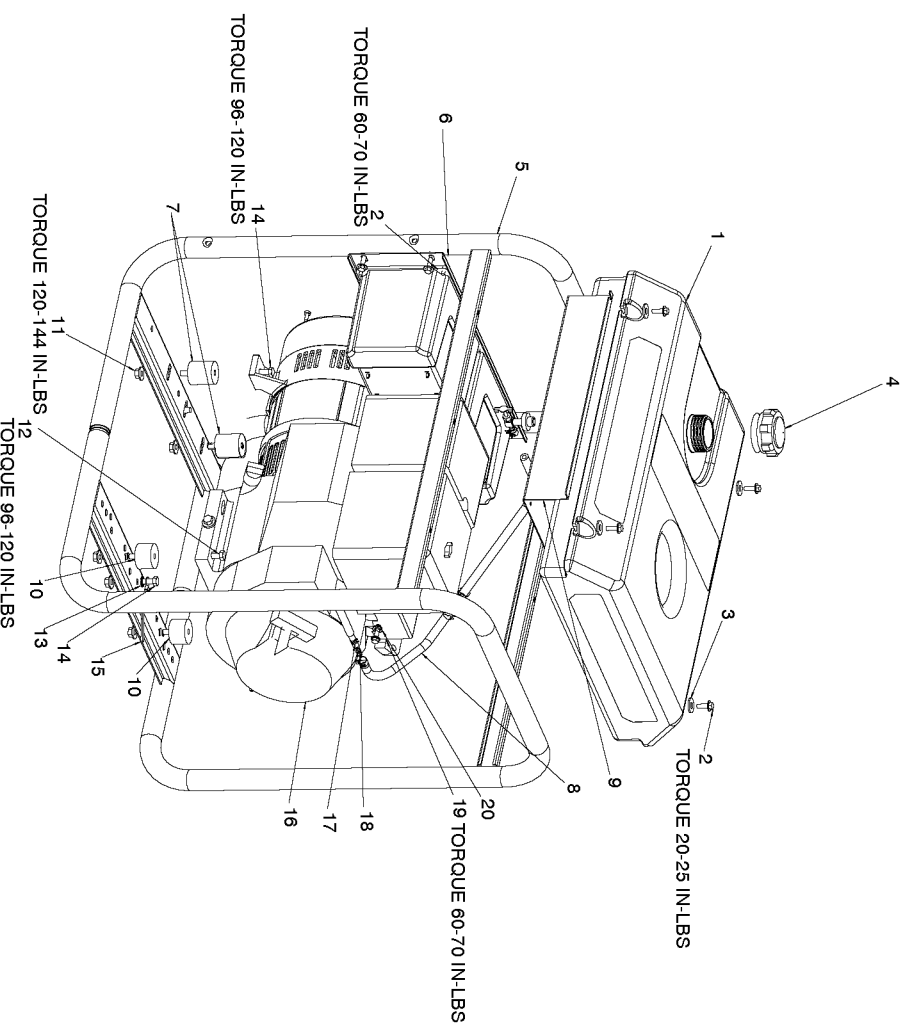

101 ORIENT WITH VENTS DOWNWARD AS SHOWN

102

103
TORQUE
204-264 IN-LBS

105 TORQUE UNTIL THREADS RUN OUT

109

110
112 TORQUE 60-70 IN-LBS

113
116
117 TORQUE 30-40 IN-LBS

104
106
107
108 TORQUE 120-144 IN-LBS

121 INSERT INTO O-RING
GROOVE, PART OF 10

SHOWN FOR
REFERENCE ONLY

SCALE 1:1
CAPACITOR WIRING

Parts List for 919-67004 Type 1

Item Number	Part Number	Description	Qty Required
1	Z-GS-0795	TANK FUEL 7G SS	1
2	91895680	SCREW .250-20X.750 H	1
3	SSN-632	WASHER .875 OD .375	1
4	GS-0443	CAP FUEL TANK	1
7	GS-0433	ISOLATOR	1
8	Z-A14582	HOSE FUEL	1
9	D24273	SHIELD HEAT BSV GHC	1
10	GS-0033	ISOLATOR VIBRATION 1	1
11	SSF-8150	NUT .312-18 UNC HEX	1
12	5140123-06	SCREW	1
13	N017772	LOCK WASHER	1
14	SS-12-CD	SCREW .313-18X.750 H	1
15	GS-0118	STRAP GROUND	1
16	000000-00	No Longer Available	1
17	000000-00	No Longer Available	1
18	GS-0535	UNION REDUCER 1/4 X	1
19	39124607	SCREW .250-20X.625 H	1
20	5130235-00	LOCK WASHER	1
22	SSF-928	SCREW .313-18X.875 H	1
23	GS-0227	CLAMP FUEL .50	1
24	GS-0459	FILTER FUEL	1
25	GS-0117	LUG GROUND	1
26	SSF-553-1	SCREW #10-24X.563 TH	1
27	GS-0077	COVER END BLANK	1
29	GS-0437	DRAIN COCK	1
30	N103455	GROMMET	1
31	000000-00	No Longer Available	1

Parts List for 919-67004 Type 1

Item Number	Part Number	Description	Qty Required
210	SSF-595	NUT .438-28 UNEF HEX	1
301	D23138	WHEEL 9 BLACK SEMI-P	2
302	CAC-60	BOLT .375-16X2.25 UN	2
303	SSF-8111-ZN	NUT .375-16 HEX WHIZ	2
304	D26097	BRACKET WHEEL GA80 B	2
305	GS-0562	BRACKET FOOT	1
306	000000-00	No Longer Available	1
307	GS-0565	CAP HANDLE 1.19 ID	2
308	SSF-8150	NUT .312-18 UNC HEX	9
309	SS-12-CD	SCREW .313-18X.750 H	6
310	000000-00	No Longer Available	1
311	SSF-3121-ZN	SCREW .313-18X1.75 H	2
312	330016-13	WASHER	2