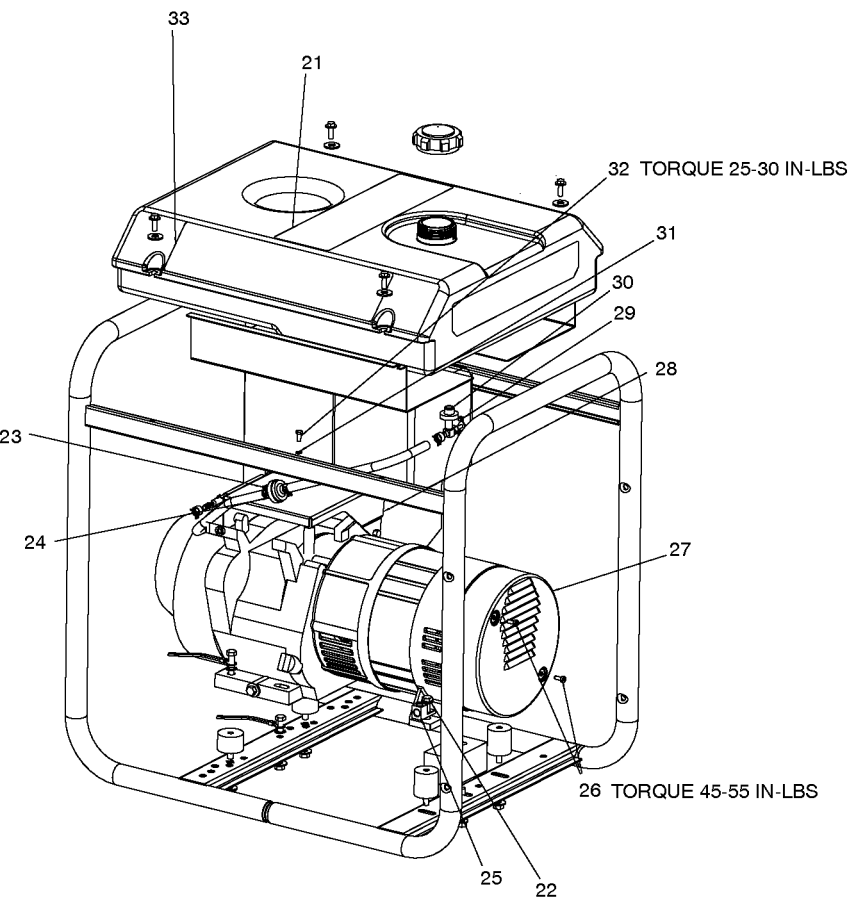

101 ORIENT WITH VENTS DOWNWARD AS SHOWN

102

103
TORQUE
204-264 IN-LBS

105 TORQUE UNTIL THREADS RUN OUT

109

110
112 TORQUE 60-70 IN-LBS

113
116
117 TORQUE 30-40 IN-LBS

104
106
107
108 TORQUE 120-144 IN-LBS

121 INSERT INTO O-RING
GROOVE, PART OF 10

SHOWN FOR
REFERENCE ONLY

SCALE 1:1
CAPACITOR WIRING

Parts List for 919-67004 Type 1

Item Number	Part Number	Description	Qty Required
1	Z-GS-0795	TANK FUEL 7G SS	1
2	91895680	SCREW .250-20X.750 H	1
3	SSN-632	WASHER .875 OD .375	1
4	GS-0443	CAP FUEL TANK	1
7	GS-0433	ISOLATOR	1
8	Z-A14582	HOSE FUEL	1
9	D24273	SHIELD HEAT BSV GHC	1
10	GS-0033	ISOLATOR VIBRATION 1	1
11	SSF-8150	NUT .312-18 UNC HEX	1
12	5140123-06	SCREW	1
13	N017772	LOCK WASHER	1
14	SS-12-CD	SCREW .313-18X.750 H	1
15	GS-0118	STRAP GROUND	1
16	000000-00	No Longer Available	1
17	000000-00	No Longer Available	1
18	GS-0535	UNION REDUCER 1/4 X	1
19	39124607	SCREW .250-20X.625 H	1
20	5130235-00	LOCK WASHER	1
22	SSF-928	SCREW .313-18X.875 H	1
23	GS-0227	CLAMP FUEL .50	1
24	GS-0459	FILTER FUEL	1
25	GS-0117	LUG GROUND	1
26	SSF-553-1	SCREW #10-24X.563 TH	1
27	GS-0077	COVER END BLANK	1
29	GS-0437	DRAIN COCK	1
30	N103455	GROMMET	1
31	000000-00	No Longer Available	1