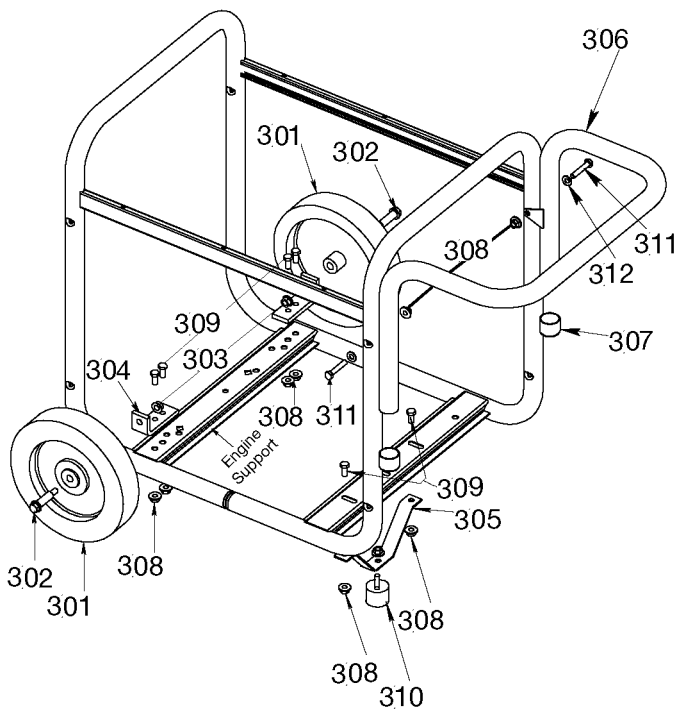

121 INSERT INTO O-RING
GROOVE, PART OF 10

SHOWN FOR
REFERENCE ONLY

SCALE 1:1
CAPACITOR WIRING

Parts List for 919-67004 Type 1

Item Number	Part Number	Description	Qty Required
1	Z-GS-0795	TANK FUEL 7G SS	1
2	91895680	SCREW .250-20X.750 H	1
3	SSN-632	WASHER .875 OD .375	1
4	GS-0443	CAP FUEL TANK	1
7	GS-0433	ISOLATOR	1
8	Z-A14582	HOSE FUEL	1
9	D24273	SHIELD HEAT BSV GHC	1
10	GS-0033	ISOLATOR VIBRATION 1	1
11	SSF-8150	NUT .312-18 UNC HEX	1
12	5140123-06	SCREW	1
13	N017772	LOCK WASHER	1
14	SS-12-CD	SCREW .313-18X.750 H	1
15	GS-0118	STRAP GROUND	1
16	000000-00	No Longer Available	1
17	000000-00	No Longer Available	1
18	GS-0535	UNION REDUCER 1/4 X	1
19	39124607	SCREW .250-20X.625 H	1
20	5130235-00	LOCK WASHER	1
22	SSF-928	SCREW .313-18X.875 H	1
23	GS-0227	CLAMP FUEL .50	1
24	GS-0459	FILTER FUEL	1
25	GS-0117	LUG GROUND	1
26	SSF-553-1	SCREW #10-24X.563 TH	1
27	GS-0077	COVER END BLANK	1
29	GS-0437	DRAIN COCK	1
30	N103455	GROMMET	1
31	000000-00	No Longer Available	1

Parts List for 919-67004 Type 1

Item Number	Part Number	Description	Qty Required
32	SSF-627	SCREW M5X8.5X12 HEX	1
33	D20609	LABEL TRILINGUAL WAR	1
101	000000-00	No Longer Available	1
102	SSN-619	WASHER .375 SPRING L	1
103	5140125-93	SCREW	1
104	Z-D27809	ASSY GEN 3.255 2D IC	1
104	D29822	KIT SERVICE FOCUS MO	1
105	GS-0110	BOLT STATOR THRU 130	1
106	Z-D27809	ASSY GEN 3.255 2D IC	1
106	D29822	KIT SERVICE FOCUS MO	1
107	330016-13	WASHER	1
108	SSF-576	NUT .313-24 HEX W/KE	1
109	GS-0091-1	BOLT ROTOR THRU 130L	1
110	000000-00	No Longer Available	1
112	SSF-575	NUT .250-20 HEX W/KE	1
113	GS-0873	CAPACITOR 25UF 3% 37	1
116	GS-0595	BRACKET CAPACITOR 2.	1
117	SSF-553-1	SCREW #10-24X.563 TH	1
121	GS-0862	O-RING ROTOR BEARING	1
202	GS-0480	RECEPTACLE 125V 20A	1
203	GS-0445	RECEPTACLE 4 PRONG T	1
204	Z-GS-0024	BREAKER CIRCUIT 125/	1
205	GS-0045	SWITCH FULL POWER	1
206	SSF-3156	SCREW #10-9X.500 THD	1
207	SSF-583	SCREW #6-32X.500 PAN	1
208	SSF-584	NUT #6-32 SPEED SELF	1
209	000000-00	No Longer Available	1