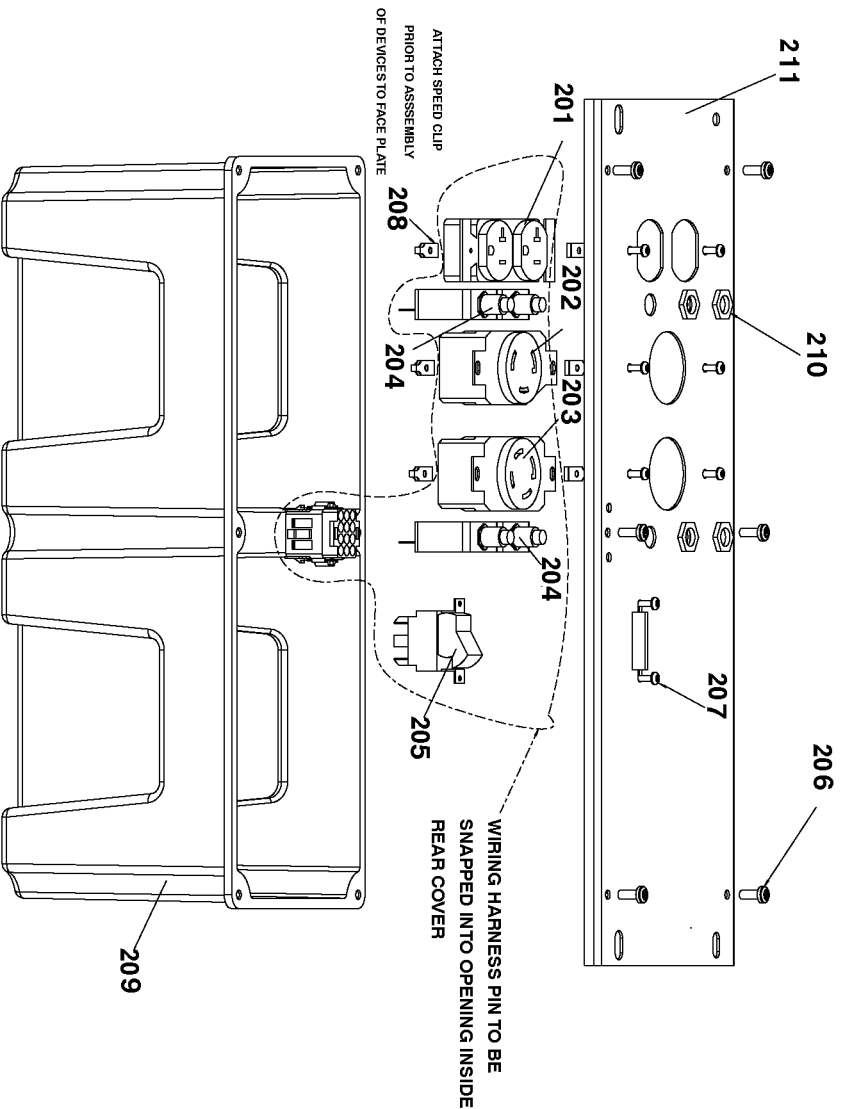

121 INSERT INTO O-RING
GROOVE, PART OF 10

SHOWN FOR
REFERENCE ONLY

SCALE 1:1
CAPACITOR WIRING

Parts List for 919-67004 Type 1

Item Number	Part Number	Description	Qty Required
1	Z-GS-0795	TANK FUEL 7G SS	1
2	91895680	SCREW .250-20X.750 H	1
3	SSN-632	WASHER .875 OD .375	1
4	GS-0443	CAP FUEL TANK	1
7	GS-0433	ISOLATOR	1
8	Z-A14582	HOSE FUEL	1
9	D24273	SHIELD HEAT BSV GHC	1
10	GS-0033	ISOLATOR VIBRATION 1	1
11	SSF-8150	NUT .312-18 UNC HEX	1
12	5140123-06	SCREW	1
13	N017772	LOCK WASHER	1
14	SS-12-CD	SCREW .313-18X.750 H	1
15	GS-0118	STRAP GROUND	1
16	000000-00	No Longer Available	1
17	000000-00	No Longer Available	1
18	GS-0535	UNION REDUCER 1/4 X	1
19	39124607	SCREW .250-20X.625 H	1
20	5130235-00	LOCK WASHER	1
22	SSF-928	SCREW .313-18X.875 H	1
23	GS-0227	CLAMP FUEL .50	1
24	GS-0459	FILTER FUEL	1
25	GS-0117	LUG GROUND	1
26	SSF-553-1	SCREW #10-24X.563 TH	1
27	GS-0077	COVER END BLANK	1
29	GS-0437	DRAIN COCK	1
30	N103455	GROMMET	1
31	000000-00	No Longer Available	1

Parts List for 919-67004 Type 1

Item Number	Part Number	Description	Qty Required
32	SSF-627	SCREW M5X8.5X12 HEX	1
33	D20609	LABEL TRILINGUAL WAR	1
101	000000-00	No Longer Available	1
102	SSN-619	WASHER .375 SPRING L	1
103	5140125-93	SCREW	1
104	Z-D27809	ASSY GEN 3.255 2D IC	1
104	D29822	KIT SERVICE FOCUS MO	1
105	GS-0110	BOLT STATOR THRU 130	1
106	Z-D27809	ASSY GEN 3.255 2D IC	1
106	D29822	KIT SERVICE FOCUS MO	1
107	330016-13	WASHER	1
108	SSF-576	NUT .313-24 HEX W/KE	1
109	GS-0091-1	BOLT ROTOR THRU 130L	1
110	000000-00	No Longer Available	1
112	SSF-575	NUT .250-20 HEX W/KE	1
113	GS-0873	CAPACITOR 25UF 3% 37	1
116	GS-0595	BRACKET CAPACITOR 2.	1
117	SSF-553-1	SCREW #10-24X.563 TH	1
121	GS-0862	O-RING ROTOR BEARING	1
202	GS-0480	RECEPTACLE 125V 20A	1
203	GS-0445	RECEPTACLE 4 PRONG T	1
204	Z-GS-0024	BREAKER CIRCUIT 125/	1
205	GS-0045	SWITCH FULL POWER	1
206	SSF-3156	SCREW #10-9X.500 THD	1
207	SSF-583	SCREW #6-32X.500 PAN	1
208	SSF-584	NUT #6-32 SPEED SELF	1
209	000000-00	No Longer Available	1