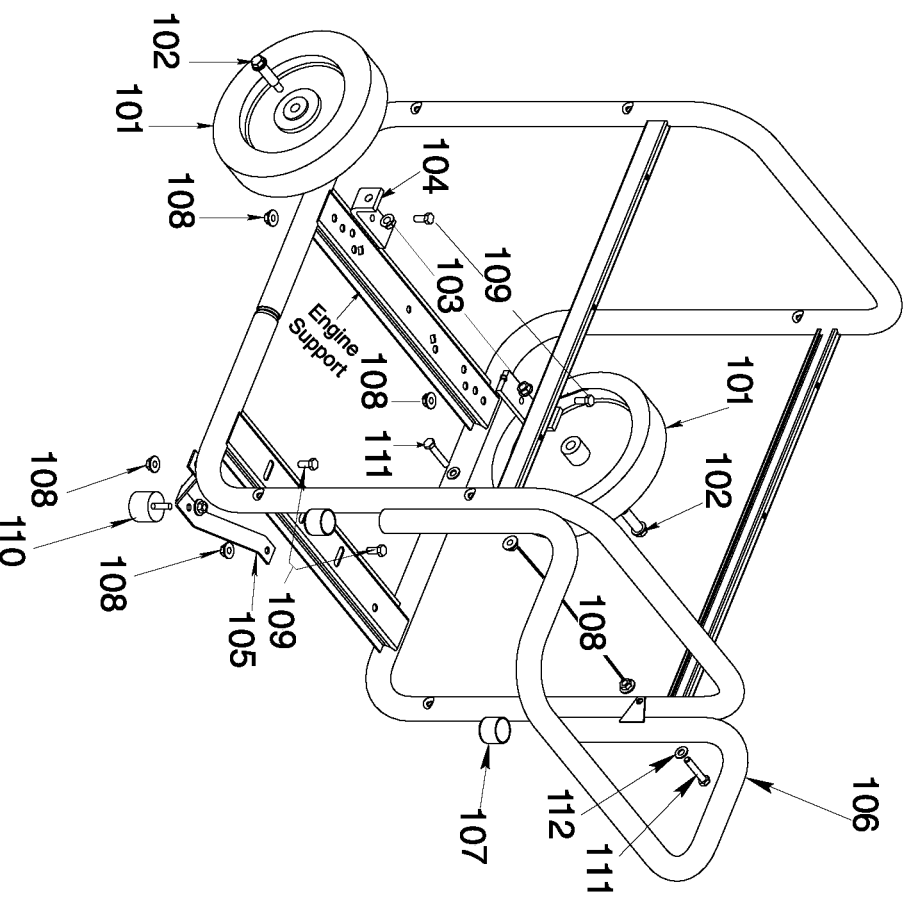

TORQUE 20-25 IN.-LBS.

TORQUE 120-144 IN.-LBS.

SHOWN FOR  
REFERENCE ONLY

29 ORIENT WITH VENTS DOWNWARD AS SHOWN

30  
31  
TORQUE  
204-264 IN-LBS

33 TORQUE UNTIL THREADS RUN OUT

38  
39 TORQUE 60-70 IN-LBS

40  
41  
42 TORQUE 30-40 IN-LBS

32  
34  
35  
36 TORQUE 120-144 IN-LBS

28 INSERT INTO O-RING  
GROOVE, PART OF 38

SCALE 1:1  
CAPACITOR WIRING

## Parts List for 919-32911 Type 0

Item Number	Part Number	Description	Qty Required
1	91895680	SCREW .250-20X.750 H	1
2	Z-GS-0795	TANK FUEL 7G SS	1
3	GS-0443	CAP FUEL TANK	1
4	Z-A14582	HOSE FUEL	1
5	GS-0227	CLAMP FUEL .50	1
6	N103455	GROMMET	1
7	GS-0437	DRAIN COCK	1
8	GS-0077	COVER END BLANK	1
9	SSF-553-1	SCREW #10-24X.563 TH	1
10	GS-0033	ISOLATOR VIBRATION 1	1
11	SSN-1014-ZN	WASHER .339/.344 ID	1
12	SSF-8111-ZN	NUT .375-16 HEX WHIZ	1
13	GS-0117	LUG GROUND	1
14	SS-12-CD	SCREW .313-18X.750 H	1
15	SSF-3140-ZN	SCREW .375-16X1.00 H	1
16	SSF-8150	NUT .312-18 UNC HEX	1
17	SSF-3121-ZN	SCREW .313-18X1.75 H	1
18	N017772	LOCK WASHER	1
19	GS-0118	STRAP GROUND	1
20	SSF-628	SCREW .375-16X2.50 H	1
21	000000-00	No Longer Available	1
26	GS-0746	SPACER ENGINE TECUMS	1
27	SSN-632	WASHER .875 OD .375	1
28	GS-0862	O-RING ROTOR BEARING	1
29	000000-00	No Longer Available	1
30	5130235-00	LOCK WASHER	1
31	SSF-616-ZN	SCREW .313-24X1.00 H	1