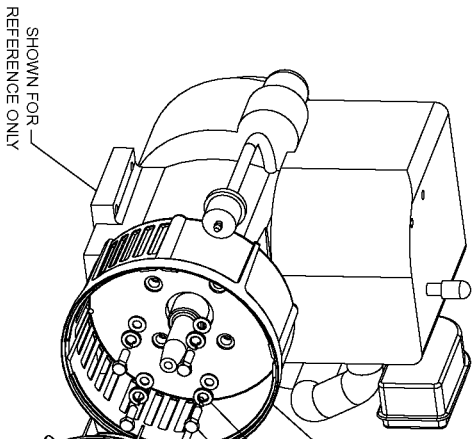

TORQUE 20-25 IN.-LBS.

TORQUE 120-144 IN.-LBS.

SHOWN FOR  
REFERENCE ONLY

29 ORIENT WITH VENTS DOWNWARD AS SHOWN

30  
31  
TORQUE  
204-264 IN-LBS

33 TORQUE UNTIL THREADS RUN OUT

38  
39 TORQUE 60-70 IN-LBS

40  
41  
42 TORQUE 30-40 IN-LBS

32  
34  
35  
36 TORQUE 120-144 IN-LBS

28 INSERT INTO O-RING  
GROOVE, PART OF 38

SCALE 1:1  
CAPACITOR WIRING

## Parts List for 919-32911 Type 0

Item Number	Part Number	Description	Qty Required
1	91895680	SCREW .250-20X.750 H	1
2	Z-GS-0795	TANK FUEL 7G SS	1
3	GS-0443	CAP FUEL TANK	1
4	Z-A14582	HOSE FUEL	1
5	GS-0227	CLAMP FUEL .50	1
6	N103455	GROMMET	1
7	GS-0437	DRAIN COCK	1
8	GS-0077	COVER END BLANK	1
9	SSF-553-1	SCREW #10-24X.563 TH	1
10	GS-0033	ISOLATOR VIBRATION 1	1
11	SSN-1014-ZN	WASHER .339/.344 ID	1
12	SSF-8111-ZN	NUT .375-16 HEX WHIZ	1
13	GS-0117	LUG GROUND	1
14	SS-12-CD	SCREW .313-18X.750 H	1
15	SSF-3140-ZN	SCREW .375-16X1.00 H	1
16	SSF-8150	NUT .312-18 UNC HEX	1
17	SSF-3121-ZN	SCREW .313-18X1.75 H	1
18	N017772	LOCK WASHER	1
19	GS-0118	STRAP GROUND	1
20	SSF-628	SCREW .375-16X2.50 H	1
21	000000-00	No Longer Available	1
26	GS-0746	SPACER ENGINE TECUMS	1
27	SSN-632	WASHER .875 OD .375	1
28	GS-0862	O-RING ROTOR BEARING	1
29	000000-00	No Longer Available	1
30	5130235-00	LOCK WASHER	1
31	SSF-616-ZN	SCREW .313-24X1.00 H	1