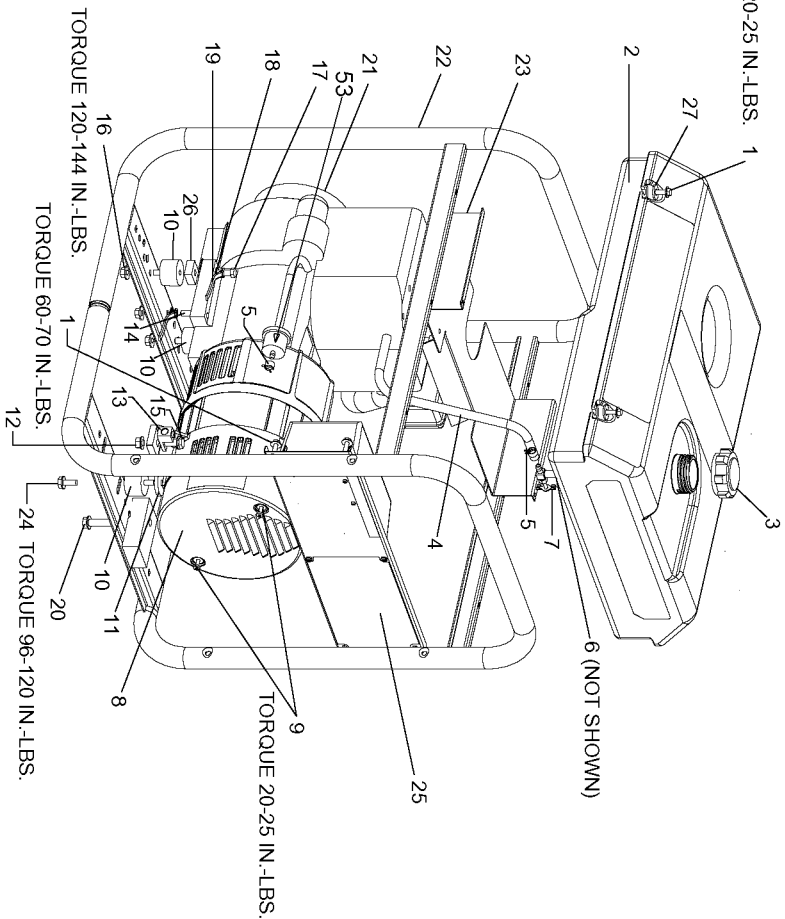

TORQUE 20-25 IN.-LBS.

TORQUE 120-144 IN.-LBS.

SHOWN FOR  
REFERENCE ONLY

29 ORIENT WITH VENTS DOWNWARD AS SHOWN

30  
31  
TORQUE  
204-264 IN-LBS

33 TORQUE UNTIL THREADS RUN OUT

38  
39 TORQUE 60-70 IN-LBS

40  
41  
42 TORQUE 30-40 IN-LBS

32  
34  
35  
36 TORQUE 120-144 IN-LBS

28 INSERT INTO O-RING  
GROOVE, PART OF 38

SCALE 1:1  
CAPACITOR WIRING

## Parts List for 919-32911 Type 0

Item Number	Part Number	Description	Qty Required
1	91895680	SCREW .250-20X.750 H	1
2	Z-GS-0795	TANK FUEL 7G SS	1
3	GS-0443	CAP FUEL TANK	1
4	Z-A14582	HOSE FUEL	1
5	GS-0227	CLAMP FUEL .50	1
6	N103455	GROMMET	1
7	GS-0437	DRAIN COCK	1
8	GS-0077	COVER END BLANK	1
9	SSF-553-1	SCREW #10-24X.563 TH	1
10	GS-0033	ISOLATOR VIBRATION 1	1
11	SSN-1014-ZN	WASHER .339/.344 ID	1
12	SSF-8111-ZN	NUT .375-16 HEX WHIZ	1
13	GS-0117	LUG GROUND	1
14	SS-12-CD	SCREW .313-18X.750 H	1
15	SSF-3140-ZN	SCREW .375-16X1.00 H	1
16	SSF-8150	NUT .312-18 UNC HEX	1
17	SSF-3121-ZN	SCREW .313-18X1.75 H	1
18	N017772	LOCK WASHER	1
19	GS-0118	STRAP GROUND	1
20	SSF-628	SCREW .375-16X2.50 H	1
21	000000-00	No Longer Available	1
26	GS-0746	SPACER ENGINE TECUMS	1
27	SSN-632	WASHER .875 OD .375	1
28	GS-0862	O-RING ROTOR BEARING	1
29	000000-00	No Longer Available	1
30	5130235-00	LOCK WASHER	1
31	SSF-616-ZN	SCREW .313-24X1.00 H	1