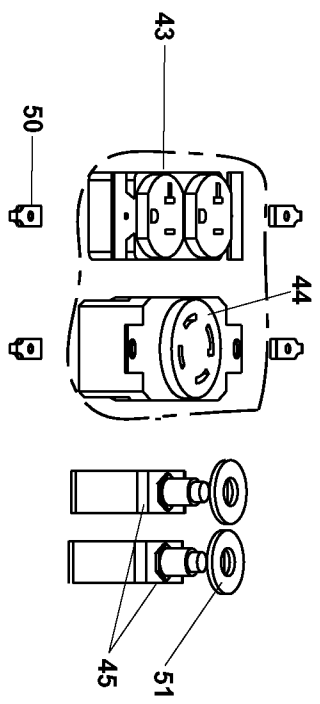

TORQUE 20-25 IN.-LBS.

TORQUE 120-144 IN.-LBS.

SHOWN FOR  
REFERENCE ONLY

29 ORIENT WITH VENTS DOWNWARD AS SHOWN

30  
31  
TORQUE  
204-264 IN-LBS

33 TORQUE UNTIL THREADS RUN OUT

38  
39 TORQUE 60-70 IN-LBS

40  
41  
42 TORQUE 30-40 IN-LBS

32  
34  
35  
36 TORQUE 120-144 IN-LBS

28 INSERT INTO O-RING  
GROOVE, PART OF 38

SCALE 1:1  
CAPACITOR WIRING

## Parts List for 919-32911 Type 0

Item Number	Part Number	Description	Qty Required
1	91895680	SCREW .250-20X.750 H	1
2	Z-GS-0795	TANK FUEL 7G SS	1
3	GS-0443	CAP FUEL TANK	1
4	Z-A14582	HOSE FUEL	1
5	GS-0227	CLAMP FUEL .50	1
6	N103455	GROMMET	1
7	GS-0437	DRAIN COCK	1
8	GS-0077	COVER END BLANK	1
9	SSF-553-1	SCREW #10-24X.563 TH	1
10	GS-0033	ISOLATOR VIBRATION 1	1
11	SSN-1014-ZN	WASHER .339/.344 ID	1
12	SSF-8111-ZN	NUT .375-16 HEX WHIZ	1
13	GS-0117	LUG GROUND	1
14	SS-12-CD	SCREW .313-18X.750 H	1
15	SSF-3140-ZN	SCREW .375-16X1.00 H	1
16	SSF-8150	NUT .312-18 UNC HEX	1
17	SSF-3121-ZN	SCREW .313-18X1.75 H	1
18	N017772	LOCK WASHER	1
19	GS-0118	STRAP GROUND	1
20	SSF-628	SCREW .375-16X2.50 H	1
21	000000-00	No Longer Available	1
26	GS-0746	SPACER ENGINE TECUMS	1
27	SSN-632	WASHER .875 OD .375	1
28	GS-0862	O-RING ROTOR BEARING	1
29	000000-00	No Longer Available	1
30	5130235-00	LOCK WASHER	1
31	SSF-616-ZN	SCREW .313-24X1.00 H	1