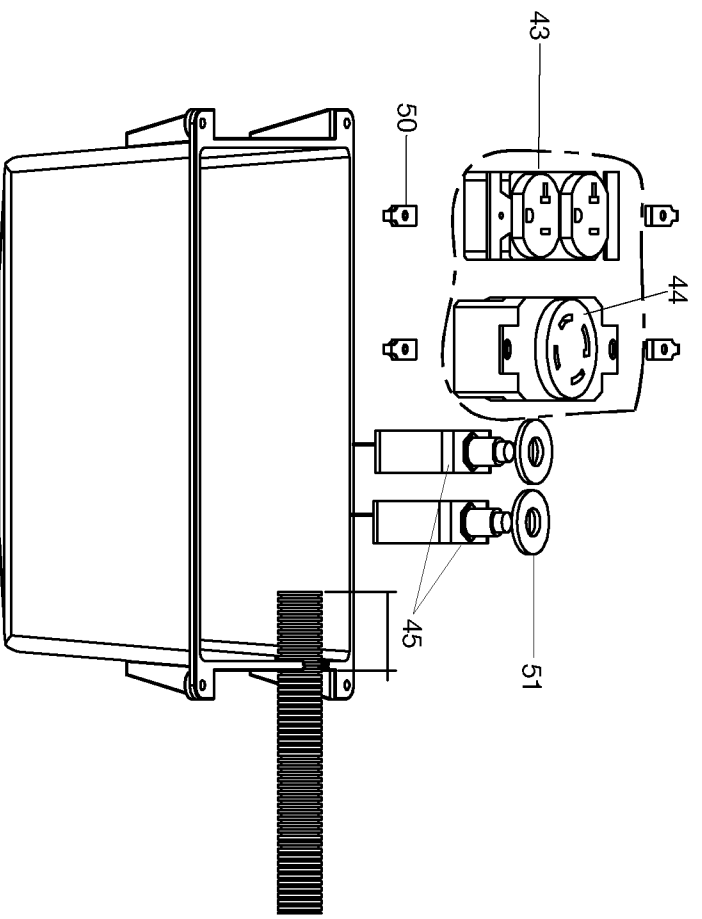

SCALE 1:1

Parts List for 919-32721 Type 0

Item Number	Part Number	Description	Qty Required
1	91895680	SCREW .250-20X.750 H	1
2	Z-GS-0795	TANK FUEL 7G SS	1
3	GS-0443	CAP FUEL TANK	1
4	Z-A14582	HOSE FUEL	1
5	GS-0227	CLAMP FUEL .50	1
6	N103455	GROMMET	1
7	GS-0437	DRAIN COCK	1
8	GS-0077	COVER END BLANK	1
9	SSF-553-1	SCREW #10-24X.563 TH	1
10	GS-0033	ISOLATOR VIBRATION 1	1
11	SSN-1014-ZN	WASHER .339/.344 ID	1
12	SSF-8111-ZN	NUT .375-16 HEX WHIZ	1
13	GS-0117	LUG GROUND	1
14	SS-12-CD	SCREW .313-18X.750 H	1
15	SSF-3140-ZN	SCREW .375-16X1.00 H	1
16	SSF-8150	NUT .312-18 UNC HEX	1
17	SSF-3121-ZN	SCREW .313-18X1.75 H	1
18	N017772	LOCK WASHER	1
19	GS-0118	STRAP GROUND	1
20	SSF-628	SCREW .375-16X2.50 H	1
23	000000-00	No Longer Available	1
24	000000-00	No Longer Available	1
25	330016-13	WASHER	1
26	GS-0746	SPACER ENGINE TECUMS	1
27	SSN-632	WASHER .875 OD .375	1
29	000000-00	No Longer Available	1
30	5130235-00	LOCK WASHER	1

Parts List for 919-32721 Type 0

Item Number	Part Number	Description	Qty Required
31	SSF-616-ZN	SCREW .313-24X1.00 H	1
32	000000-00	No Longer Available	1
32	A04191	KIT SERVICE FOCUS MO	1
33	GS-0110	BOLT STATOR THRU 130	1
34	000000-00	No Longer Available	1
34	A04191	KIT SERVICE FOCUS MO	1
35	330016-13	WASHER	1
36	SSF-576	NUT .313-24 HEX W/KE	1
37	GS-0091-1	BOLT ROTOR THRU 130L	1
39	SSF-575	NUT .250-20 HEX W/KE	1
40	GS-0592	CAPACITOR 35uF 3% 37	1
41	GS-0595	BRACKET CAPACITOR 2.	1
42	SSF-553-1	SCREW #10-24X.563 TH	1
43	GS-0019	RECEPTACLE 120V 20A	1
44	GS-0445	RECEPTACLE 4 PRONG T	1
45	D21508	BREAKER CIRCUIT	1
46	SSF-583	SCREW #6-32X.500 PAN	1
47	SSF-3156	SCREW #10-9X.500 THD	1
48	000000-00	No Longer Available	1
49	SSF-595	NUT .438-28 UNEF HEX	1
50	SSF-584	NUT #6-32 SPEED SELF	1
51	SS-1525-CD	WASHER WRT 3/8	1
53	GS-0513	FUEL FILTER TEC 8 &	1
101	D23138	WHEEL 9 BLACK SEMI-P	2
102	CAC-60	BOLT .375-16X2.25 UN	2
103	SSF-8111-ZN	NUT .375-16 HEX WHIZ	2
104	D26097	BRACKET WHEEL GA80 B	2