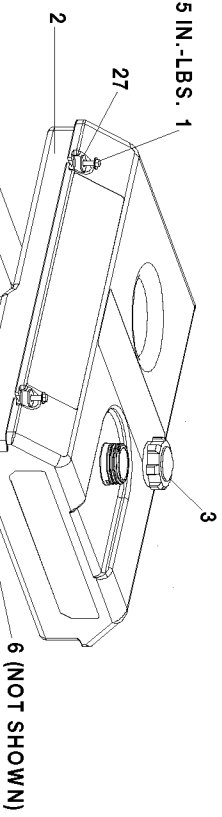

TORQUE 20-25 IN.-LBS. 1

TORQUE 20-25 IN.-LBS. 9

TORQUE 120-144 IN.-LBS. 1

TORQUE 60-70 IN.-LBS. 1

TORQUE 120-144 IN.-LBS. 1

TORQUE 120-144 IN.-LBS. 1

TORQUE 96-120 IN.-LBS. 24

SHOWN FOR
REFERENCE ONLY

29 ORIENT WITH VENTS DOWNWARD AS SHOWN

30 31 TORQUE TO 204-264 IN-LBS

33 TORQUE UNTIL THREADS RUN OUT

38 39 TORQUE TO 60-70 IN-LBS

TORQUE TO 120-144 IN-LBS

TORQUE TO 30-40 IN-LBS

SHOWN FOR
REFERENCE ONLY

CAPACITOR WIRING

SCALE 1:1

Parts List for 919-32721 Type 0

Item Number	Part Number	Description	Qty Required
1	91895680	SCREW .250-20X.750 H	1
2	Z-GS-0795	TANK FUEL 7G SS	1
3	GS-0443	CAP FUEL TANK	1
4	Z-A14582	HOSE FUEL	1
5	GS-0227	CLAMP FUEL .50	1
6	N103455	GROMMET	1
7	GS-0437	DRAIN COCK	1
8	GS-0077	COVER END BLANK	1
9	SSF-553-1	SCREW #10-24X.563 TH	1
10	GS-0033	ISOLATOR VIBRATION 1	1
11	SSN-1014-ZN	WASHER .339/.344 ID	1
12	SSF-8111-ZN	NUT .375-16 HEX WHIZ	1
13	GS-0117	LUG GROUND	1
14	SS-12-CD	SCREW .313-18X.750 H	1
15	SSF-3140-ZN	SCREW .375-16X1.00 H	1
16	SSF-8150	NUT .312-18 UNC HEX	1
17	SSF-3121-ZN	SCREW .313-18X1.75 H	1
18	N017772	LOCK WASHER	1
19	GS-0118	STRAP GROUND	1
20	SSF-628	SCREW .375-16X2.50 H	1
23	000000-00	No Longer Available	1
24	000000-00	No Longer Available	1
25	330016-13	WASHER	1
26	GS-0746	SPACER ENGINE TECUMS	1
27	SSN-632	WASHER .875 OD .375	1
29	000000-00	No Longer Available	1
30	5130235-00	LOCK WASHER	1