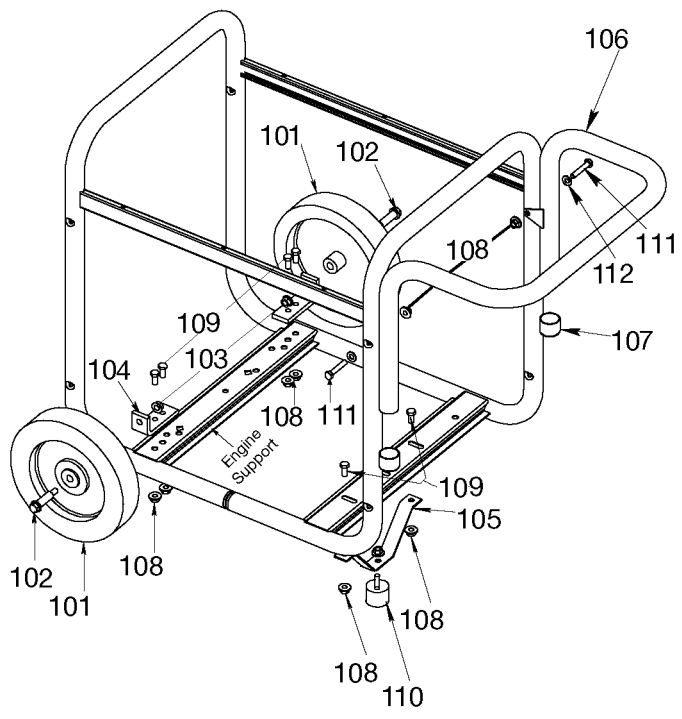

29 ORIENT WITH VENTS DOWNWARD AS SHOWN

30 31 TORQUE TO 204-264 IN-LBS

33 TORQUE UNTIL THREADS RUN OUT

38 39 TORQUE TO 60-70 IN-LBS

TORQUE TO 120-144 IN-LBS

TORQUE TO 30-40 IN-LBS

SHOWN FOR
REFERENCE ONLY

CAPACITOR WIRING

SCALE 1:1

Parts List for 919-32721 Type 0

Item Number	Part Number	Description	Qty Required
1	91895680	SCREW .250-20X.750 H	1
2	Z-GS-0795	TANK FUEL 7G SS	1
3	GS-0443	CAP FUEL TANK	1
4	Z-A14582	HOSE FUEL	1
5	GS-0227	CLAMP FUEL .50	1
6	N103455	GROMMET	1
7	GS-0437	DRAIN COCK	1
8	GS-0077	COVER END BLANK	1
9	SSF-553-1	SCREW #10-24X.563 TH	1
10	GS-0033	ISOLATOR VIBRATION 1	1
11	SSN-1014-ZN	WASHER .339/.344 ID	1
12	SSF-8111-ZN	NUT .375-16 HEX WHIZ	1
13	GS-0117	LUG GROUND	1
14	SS-12-CD	SCREW .313-18X.750 H	1
15	SSF-3140-ZN	SCREW .375-16X1.00 H	1
16	SSF-8150	NUT .312-18 UNC HEX	1
17	SSF-3121-ZN	SCREW .313-18X1.75 H	1
18	N017772	LOCK WASHER	1
19	GS-0118	STRAP GROUND	1
20	SSF-628	SCREW .375-16X2.50 H	1
23	000000-00	No Longer Available	1
24	000000-00	No Longer Available	1
25	330016-13	WASHER	1
26	GS-0746	SPACER ENGINE TECUMS	1
27	SSN-632	WASHER .875 OD .375	1
29	000000-00	No Longer Available	1
30	5130235-00	LOCK WASHER	1