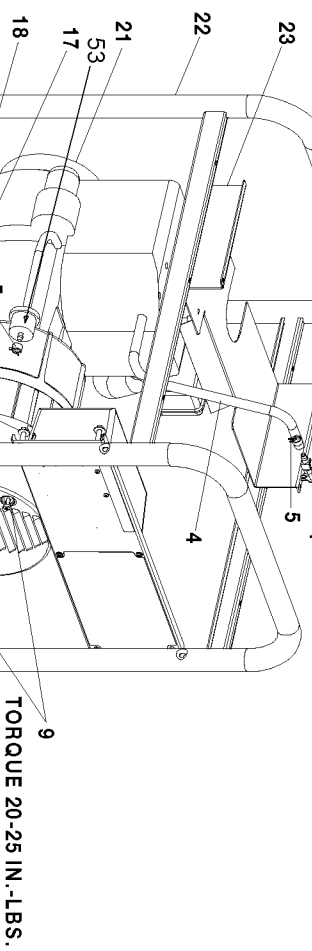

TORQUE 20-25 IN.-LBS. 1

TORQUE 20-25 IN.-LBS. 9

TORQUE 120-144 IN.-LBS. 1

TORQUE 60-70 IN.-LBS. 1

TORQUE 120-144 IN.-LBS. 1

TORQUE 120-144 IN.-LBS. 1

TORQUE 96-120 IN.-LBS. 24

SHOWN FOR
REFERENCE ONLY

29 ORIENT WITH VENTS DOWNWARD AS SHOWN

30 31 TORQUE TO 204-264 IN-LBS

33 TORQUE UNTIL THREADS RUN OUT

38 39 TORQUE TO 60-70 IN-LBS

TORQUE TO 120-144 IN-LBS

TORQUE TO 30-40 IN-LBS

SHOWN FOR
REFERENCE ONLY

CAPACITOR WIRING

SCALE 1:1

Parts List for 919-32721 Type 0

Item Number	Part Number	Description	Qty Required
1	91895680	SCREW .250-20X.750 H	1
2	Z-GS-0795	TANK FUEL 7G SS	1
3	GS-0443	CAP FUEL TANK	1
4	Z-A14582	HOSE FUEL	1
5	GS-0227	CLAMP FUEL .50	1
6	N103455	GROMMET	1
7	GS-0437	DRAIN COCK	1
8	GS-0077	COVER END BLANK	1
9	SSF-553-1	SCREW #10-24X.563 TH	1
10	GS-0033	ISOLATOR VIBRATION 1	1
11	SSN-1014-ZN	WASHER .339/.344 ID	1
12	SSF-8111-ZN	NUT .375-16 HEX WHIZ	1
13	GS-0117	LUG GROUND	1
14	SS-12-CD	SCREW .313-18X.750 H	1
15	SSF-3140-ZN	SCREW .375-16X1.00 H	1
16	SSF-8150	NUT .312-18 UNC HEX	1
17	SSF-3121-ZN	SCREW .313-18X1.75 H	1
18	N017772	LOCK WASHER	1
19	GS-0118	STRAP GROUND	1
20	SSF-628	SCREW .375-16X2.50 H	1
23	000000-00	No Longer Available	1
24	000000-00	No Longer Available	1
25	330016-13	WASHER	1
26	GS-0746	SPACER ENGINE TECUMS	1
27	SSN-632	WASHER .875 OD .375	1
29	000000-00	No Longer Available	1
30	5130235-00	LOCK WASHER	1