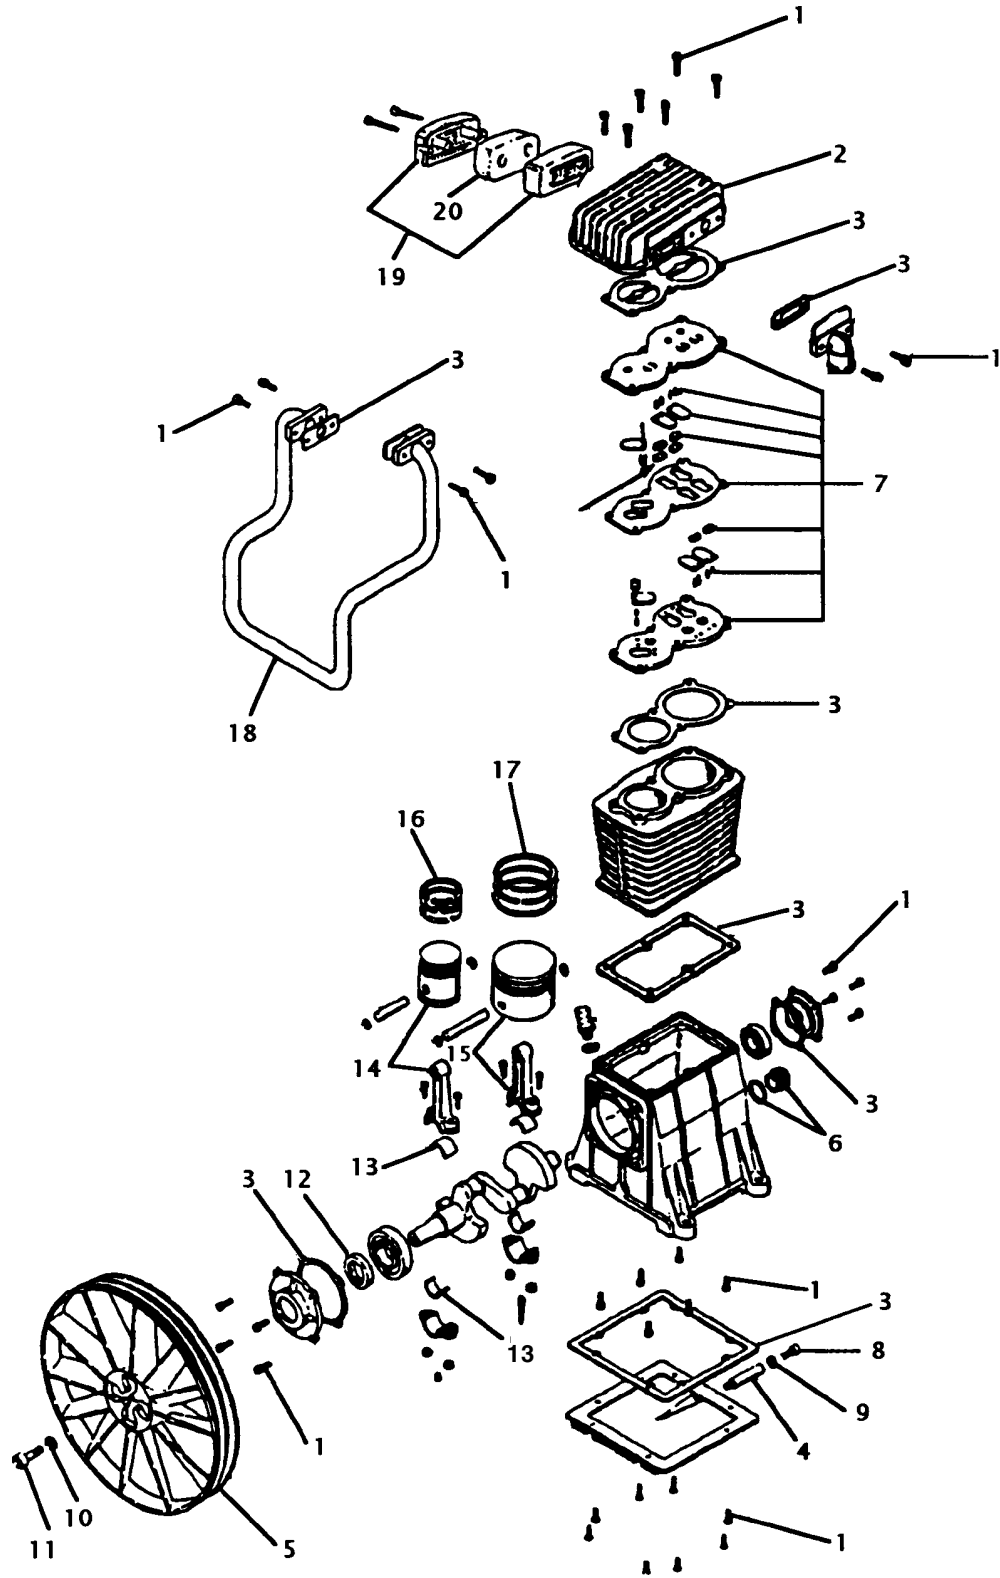

# Air Compressor Diagram

# Parts List

<b>KEY NO.</b>	<b>PART NUMBER</b>	<b>DESCRIPTION</b>
1	SSV-6	Globe Valve
2	CAC-4337	Check Valve
3	ABP-4900	Two-Stage Pump
4	BT-229	Belt
5	CAC-1357	Outside Belt Guard
6	CAC-1356	Inside Belt Guard
7	CAC-1004-1	Belt Guard Bracket
8	DAC-223	Outlet Tube
9	CAC-1367	Pressure Relief Tube
11	CAC-1355	Manifold
12	DAC-278-2	Pressure Switch Assembly
18	C-MO-3027	Motor for 919-177151
	MO-6437	Motor for 919-177252
19	SS-559	Set Screw
20	DAC-238 & 239	Split Pulley
21	SS-00403	Flywheel Direction Label
22	SS-2707	Drain Valve
24	SSF-3159	Pump Bolt
25	SSF-3140-ZN	Motor Bolt
26	SSF-8097	Speed Nut
27	SSF-8111-ZN	Lock Nut
28	SSF-953-ZN	Self Tapping Screw
29	SSF-989-ZN	Screw
31	SS-8553	Male Connector
33	TA-4267	Tank 80 gallon
36	TIA-4200	Safety Valve
37	SSP-7811	Nut Sleeve Assembly 1/4"
39	GA-360	Gauge
40	SSP-7812	Nut Sleeve Assembly 1/2"
41	DAC-225	Connector
	<b><u>NOT SHOWN</u></b>	
	KK-4315	Pressure Relief Valve Kit

# Parts List

<b>KEY NO.</b>	<b>PART NUMBER</b>	<b>DESCRIPTION</b>
1	KK-5039	Hardware Kit
2	ABP-4961400	Head
3	ABP-4950055	Gasket Kit
4	ABP-9053201	Oil Extension Tube
5	ABP-4000100	Flywheel
6	ABP-9022001	Sight Glass
7	ABP-4940050	Valve Plate Kit
8	ABP-9101164	Drain Plug Screw
9	ABP-9162030	Drain Plug Seal
10	ABP-9004008	Flywheel Washer
11	ABP-9110012	Flywheel Screw
12	ABP-9163010	Oil Seal
13	ABP-9013011	Shell Bearings (1 set)
* 14	ABP-8226504	HP Running Gear Kit
* 15	ABP-8226505	LP Running Gear Kit
16	ABP-4623050	HP Ring Kit
17	ABP-4924050	LP Ring Kit
18	ABP-4662000	Intercooler
19	ABP-4981000	Filter Replacement Kit (includes one #20)
20	ABP-4981100	Replacement Filter
21	ABP-9024014	Oil Fill Plug

\*Includes rings, piston pin, snap rings, oil dipper and split bearings.