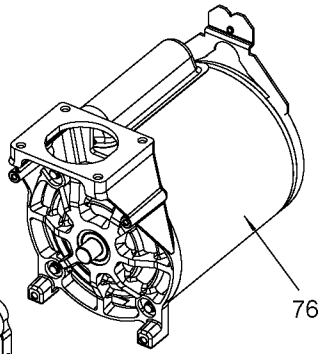

The picture shown is for reference only. It may differ from actual unit.

85 Torque 7-10 Ft-Lbs

80 79-4 Torque 51-63 In-Lbs
79-3
79-2
79

Torque 42-48 In-Lbs

Torque 100-120 In-Lbs

73 Torque 100-120 In-Lbs

Parts List for 919-16730 Type 1

Item Number	Part Number	Description	Qty Required
1	ACG-408	ASSY FASTENER	2
2	000000-00	No Longer Available	1
3	91895680	SCREW .250-20X.750 H	2
4	ACG-18	CUP SADDLE MOUNT	2
5	CAC-1373	BUSHING FILTER RETAI	1
6	D24233	FILTER FOAM ROUND .7	1
7	5140118-36	GRIP .875 DIA	1
8	AC-0609	HANDLE P/L PAINTED	1
9	SSP-6021	BUSHING REDUCER 1/8-	1
10	33821-00	BUSHING	1
10	438010040063	HEYCO BUSHINGS	1
14	Z-AC-0746	SWITCH PRES 4PORT 11	1
15	TIA-4150	VALVE SAFETY 150 .25	1
16	SSW-7385	BUSHING STRAIN RELIE	1
17	SUDL-413-2	ASSY CORD POWER ST	1
19	N044990	NIPPLE CLOSE 1/4-18	1
20	000000-00	No Longer Available	1
21	AC-0630	TUBE PRESSURE RELIEF	1
22	CAC-4296-1	REGULATOR 3PORT P2 L	1
23	D26889	ADAPTER .25 NPT X .2	1
24	N286039	DRAIN VALVE	1
25	000000-00	No Longer Available	1
26	SSP-7811	ASSY NUT SLEEVE 1/4	1
27	A19712	VALVE CHECK 1/2NPT X	1
28	SSF-981	SCREW .250-14X.500 H	4
30	000000-00	No Longer Available	1
31	SSP-7813	ASSY NUT SLEEVE 3/8	1