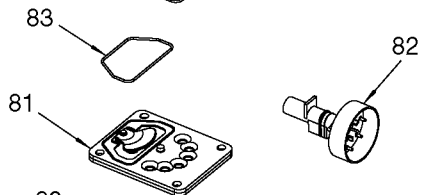

The picture shown is for reference only. It may differ from actual unit.

85 Torque 7-10 Ft-Lbs

80 79-4 Torque 51-63 In-Lbs
79-3
79-2
79

Torque 42-48 In-Lbs

Torque 100-120 In-Lbs

73 Torque 100-120 In-Lbs

Parts List for 919-16730 Type 1

Item Number	Part Number	Description	Qty Required
1	ACG-408	ASSY FASTENER	2
2	000000-00	No Longer Available	1
3	91895680	SCREW .250-20X.750 H	2
4	ACG-18	CUP SADDLE MOUNT	2
5	CAC-1373	BUSHING FILTER RETAI	1
6	D24233	FILTER FOAM ROUND .7	1
7	5140118-36	GRIP .875 DIA	1
8	AC-0609	HANDLE P/L PAINTED	1
9	SSP-6021	BUSHING REDUCER 1/8-	1
10	33821-00	BUSHING	1
10	438010040063	HEYCO BUSHINGS	1
14	Z-AC-0746	SWITCH PRES 4PORT 11	1
15	TIA-4150	VALVE SAFETY 150 .25	1
16	SSW-7385	BUSHING STRAIN RELIE	1
17	SUDL-413-2	ASSY CORD POWER ST	1
19	N044990	NIPPLE CLOSE 1/4-18	1
20	000000-00	No Longer Available	1
21	AC-0630	TUBE PRESSURE RELIEF	1
22	CAC-4296-1	REGULATOR 3PORT P2 L	1
23	D26889	ADAPTER .25 NPT X .2	1
24	N286039	DRAIN VALVE	1
25	000000-00	No Longer Available	1
26	SSP-7811	ASSY NUT SLEEVE 1/4	1
27	A19712	VALVE CHECK 1/2NPT X	1
28	SSF-981	SCREW .250-14X.500 H	4
30	000000-00	No Longer Available	1
31	SSP-7813	ASSY NUT SLEEVE 3/8	1