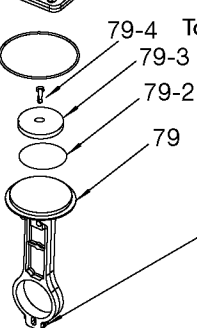

The picture shown is for reference only. It may differ from actual unit.

85 Torque 7-10 Ft-Lbs

80 79-4 Torque 51-63 In-Lbs
79-3
79-2
79

Torque 42-48 In-Lbs

Torque 100-120 In-Lbs

73 Torque 100-120 In-Lbs

Parts List for 919-16730 Type 1

Item Number	Part Number	Description	Qty Required
1	ACG-408	ASSY FASTENER	2
2	000000-00	No Longer Available	1
3	91895680	SCREW .250-20X.750 H	2
4	ACG-18	CUP SADDLE MOUNT	2
5	CAC-1373	BUSHING FILTER RETAI	1
6	D24233	FILTER FOAM ROUND .7	1
7	5140118-36	GRIP .875 DIA	1
8	AC-0609	HANDLE P/L PAINTED	1
9	SSP-6021	BUSHING REDUCER 1/8-	1
10	33821-00	BUSHING	1
10	438010040063	HEYCO BUSHINGS	1
14	Z-AC-0746	SWITCH PRES 4PORT 11	1
15	TIA-4150	VALVE SAFETY 150 .25	1
16	SSW-7385	BUSHING STRAIN RELIE	1
17	SUDL-413-2	ASSY CORD POWER ST	1
19	N044990	NIPPLE CLOSE 1/4-18	1
20	000000-00	No Longer Available	1
21	AC-0630	TUBE PRESSURE RELIEF	1
22	CAC-4296-1	REGULATOR 3PORT P2 L	1
23	D26889	ADAPTER .25 NPT X .2	1
24	N286039	DRAIN VALVE	1
25	000000-00	No Longer Available	1
26	SSP-7811	ASSY NUT SLEEVE 1/4	1
27	A19712	VALVE CHECK 1/2NPT X	1
28	SSF-981	SCREW .250-14X.500 H	4
30	000000-00	No Longer Available	1
31	SSP-7813	ASSY NUT SLEEVE 3/8	1