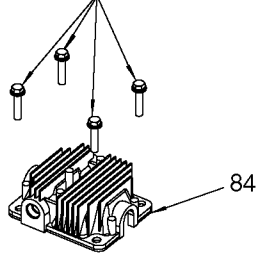

The picture shown is for reference only. It may differ from actual unit.

85 Torque 7-10 Ft-Lbs

80 79-4 Torque 51-63 In-Lbs
79-3
79-2
79

Torque 42-48 In-Lbs

Torque 100-120 In-Lbs

73 Torque 100-120 In-Lbs

Parts List for 919-16730 Type 1

Item Number	Part Number	Description	Qty Required
1	ACG-408	ASSY FASTENER	2
2	000000-00	No Longer Available	1
3	91895680	SCREW .250-20X.750 H	2
4	ACG-18	CUP SADDLE MOUNT	2
5	CAC-1373	BUSHING FILTER RETAI	1
6	D24233	FILTER FOAM ROUND .7	1
7	5140118-36	GRIP .875 DIA	1
8	AC-0609	HANDLE P/L PAINTED	1
9	SSP-6021	BUSHING REDUCER 1/8-	1
10	33821-00	BUSHING	1
10	438010040063	HEYCO BUSHINGS	1
14	Z-AC-0746	SWITCH PRES 4PORT 11	1
15	TIA-4150	VALVE SAFETY 150 .25	1
16	SSW-7385	BUSHING STRAIN RELIE	1
17	SUDL-413-2	ASSY CORD POWER ST	1
19	N044990	NIPPLE CLOSE 1/4-18	1
20	000000-00	No Longer Available	1
21	AC-0630	TUBE PRESSURE RELIEF	1
22	CAC-4296-1	REGULATOR 3PORT P2 L	1
23	D26889	ADAPTER .25 NPT X .2	1
24	N286039	DRAIN VALVE	1
25	000000-00	No Longer Available	1
26	SSP-7811	ASSY NUT SLEEVE 1/4	1
27	A19712	VALVE CHECK 1/2NPT X	1
28	SSF-981	SCREW .250-14X.500 H	4
30	000000-00	No Longer Available	1
31	SSP-7813	ASSY NUT SLEEVE 3/8	1