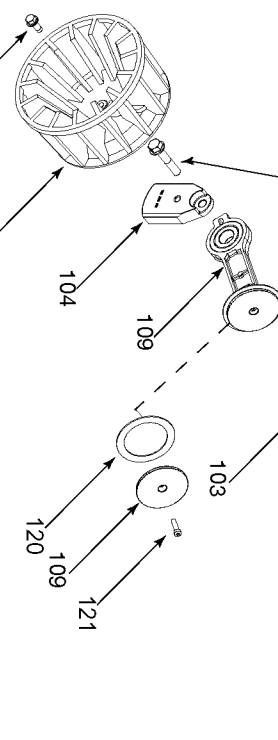

Torque 119
7-10 ft.-lbs.

Torque 51-63 in.-lbs. 111

Torque 25-35 in.-lbs. 102

107 Torque 75-90 in.-lbs.

Parts List for 919-16561 Type 1

Item Number	Part Number	Description	Qty Required
2	D21885	VALVE SAFETY 200 .12	1
3	ACG-18	CUP SADDLE MOUNT	2
4	SSF-990	SCREW .250-20X1.25 U	2
5	SSW-7482	CONNECTOR CONDUIT 3/	1
6	AC-0780	NUT .750-16 UNF HEX	2
7	AC-0781	O-RING .362ID X.103W	2
8	000000-00	No Longer Available	1
10	SSP-7811	ASSY NUT SLEEVE 1/4	1
12	A19712	VALVE CHECK 1/2NPT X	1
13	AC-0217	MANIFOLD	1
14	GA-360-B	GAUGE 300 PSI BACK M	1
16	Z-D20596	SWITCH PRES 1PORT 14	1
17	33821-00	BUSHING	1
17	438010040063	HEYCO BUSHINGS	1
18	000000-00	No Longer Available	1
19	AC-0802	TUBE INTERCONNECTING	1
20	D21798	TUBE	1
21	ACG-19	ISOLATOR 3 POINT MOU	3
23	000000-00	No Longer Available	1
24	SSP-7813	ASSY NUT SLEEVE 3/8	1
25	LA-3105	LABEL LOGO CRAFTSMAN	1
26	A17038	DRAIN VALVE	1
27	ACG-408	ASSY FASTENER	3
28	000000-00	No Longer Available	1
29	ACG-14	SHROUD FRONT TWIN	1
30	ACG-61-2	SHROUD REAR SEARS VE	1
32	SSF-554	SCREW #10-14X2.50 PA	2

Parts List for 919-16561 Type 1

Item Number	Part Number	Description	Qty Required
119	AC-0798	SCREW .250-20X1.25 H	8
120	K-0650	KIT COMP RING REPLAC	1
121	SSF-3158-1	SCREW #10-24X.750 TH	1
856	D24958	KIT CONNECTING ROD H	1