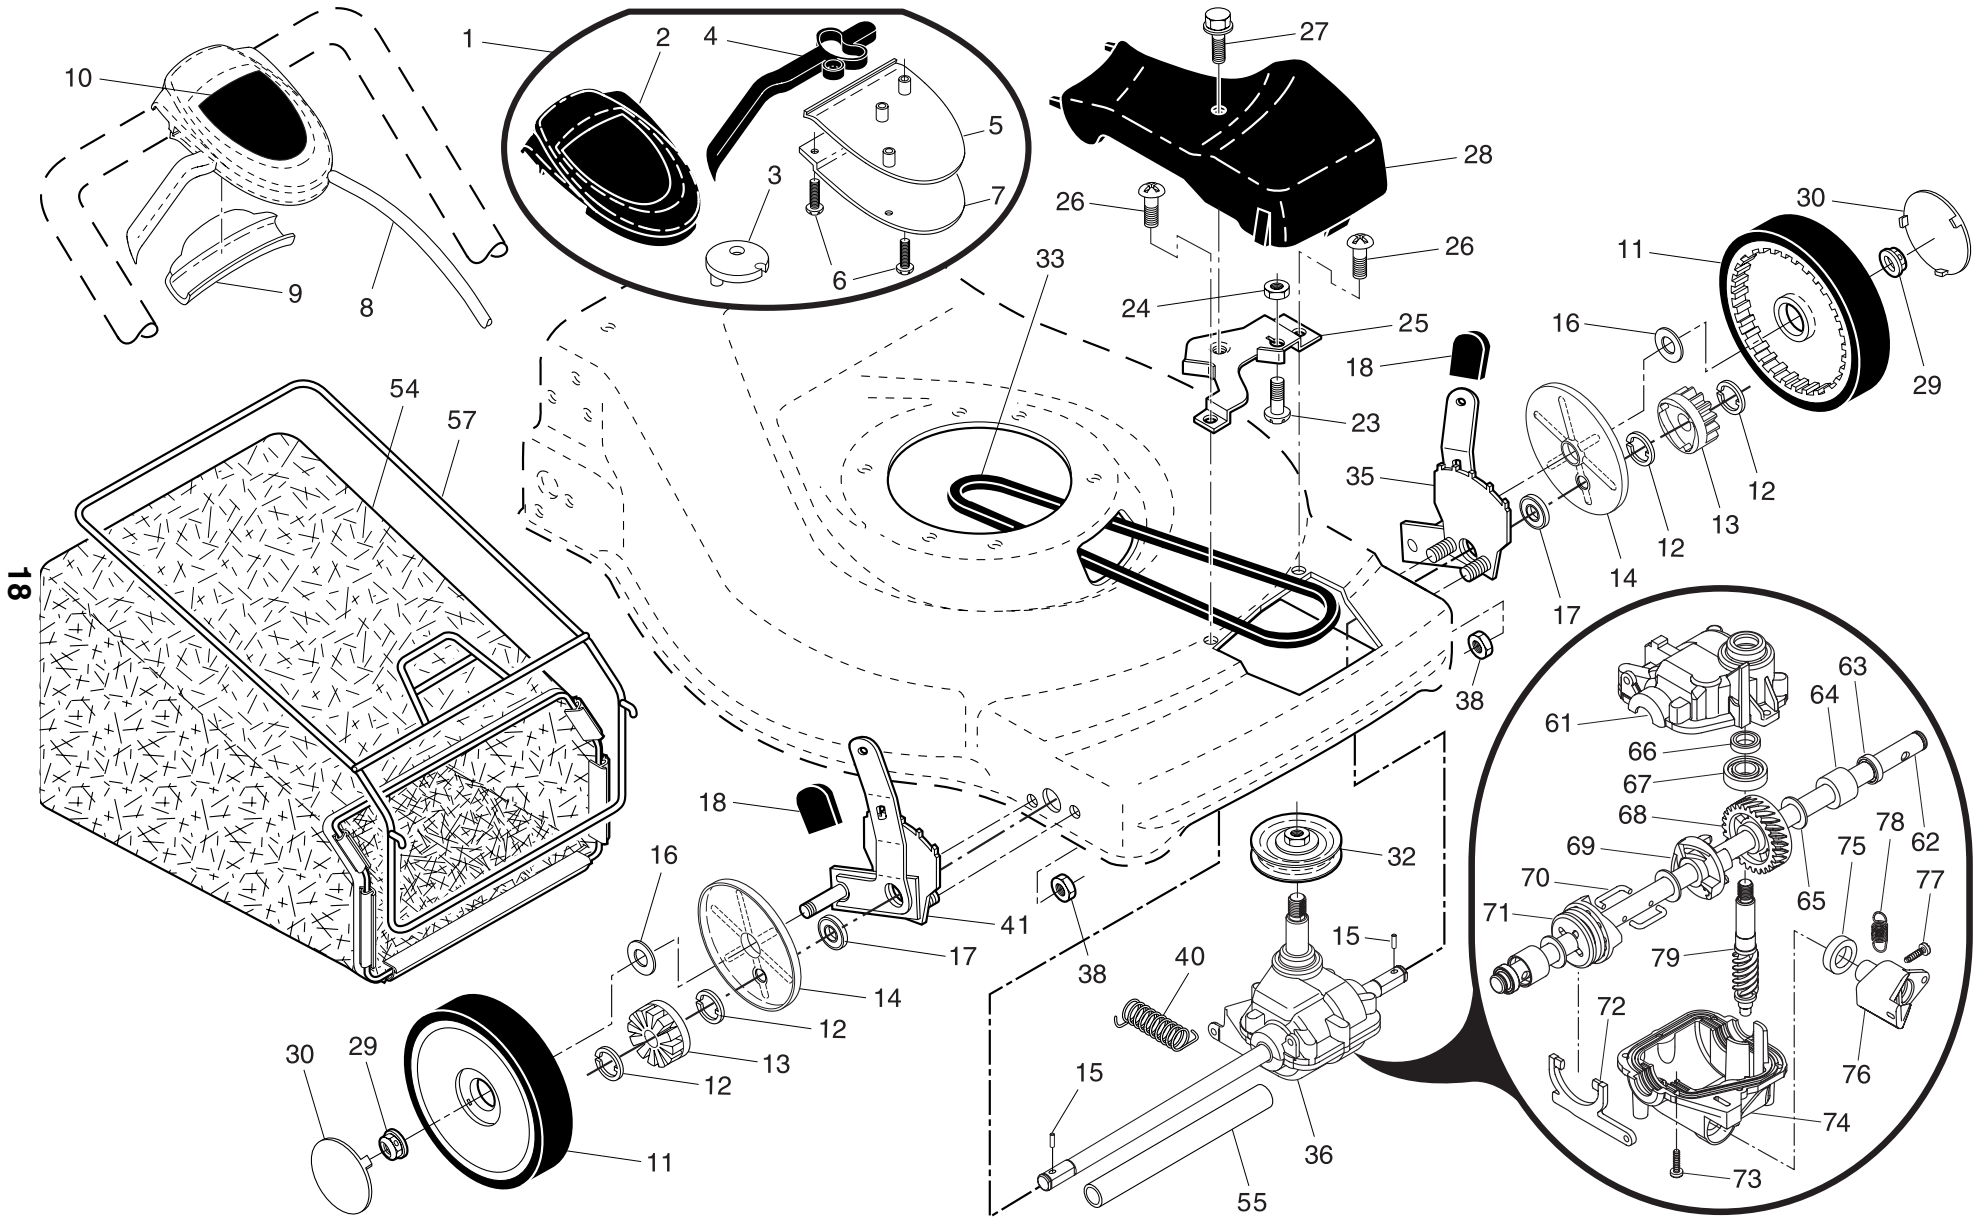

ROTARY LAWN MOWER - - MODEL NUMBER 917.375361

ROTARY LAWN MOWER - - MODEL NUMBER 917.375361

KEY NO.	PART NO.	DESCRIPTION	KEY NO.	PART NO.	DESCRIPTION
1	197194	Drive Control Assembly (Includes Cable)	35	195110	Kit, Wheel Adjuster, LH (Includes Knob and Bearing)
2	195761	Cover, Drive Control, Top	36	191636	Gear Case Assembly, Complete
3	187353	Pulley	38	73800400	Locknut, Hex 1/4-20
4	190039	Lever, Drive Control	40	192849	Spring
5	195762	Cover, Drive Control, Bottom	41	195107	Kit, Wheel Adjuster, RH (Includes Knob and Bearing)
6	186198	Screw, Torx Head #8 x 5/8	54	196396	Grassbag Assembly
7	187097	Mounting Bracket, Drive Control	55	86012	Driveshaft Cover
8	197195	Cable, Drive Control	57	189680	Frame, Grassbag
9	186297	Cap, Drive Control, Bottom	61	196886	Case, Upper
10	189074	Decal, Drive Control	62	197057	Shaft, Output
11	180775	Wheel & Tire Assembly	63	183508	Seal, Output Shaft
12	12000058	E-Ring	64	183511	Bushing
13	750003	Gear, Pinion	65	183509	Washer
14	189403	Dust Cover	66	183514	Seal, Worm Shaft
15	191017	Pawl, Drive	67	183506	Bearing, Ball
16	67725	Washer, Flat 3/8	68	183499	Gear, 27 Teeth
17	191039	Bearing, Wheel Adjuster	69	196884	Fixed Dog Clutch
18	196401	Selector Knob	70	183505	Wireform
23	88652	Screw 1/4-20 x 1-1/4	71	196883	Movable Dog Clutch
24	751152	Nut, Hex, Flanged	72	196882	Fork
25	197386	Belt Guide Bracket	73	183513	Screw, Case
26	188040	Screw	74	196881	Case, Lower
27	175262	Pan Head Tapping Screw #10-24 x 2-3/4	75	196880	Seal, Lever
28	197333	Drive Cover	76	196879	Lever
29	145212	Locknut, Hex	77	196878	Screw, Lever
30	180626	Hubcap	78	196877	Spring
32	194018	Drive Pulley	79	183502	Shaft, Worm
33	196857	V-Belt			

NOTE: All component dimensions given in U.S. inches. 1 inch = 25.4 mm

IMPORTANT: Use only Original Equipment Manufacturer (O.E.M.) replacement parts. Failure to do so could be hazardous, damage your lawn mower and void your warranty.