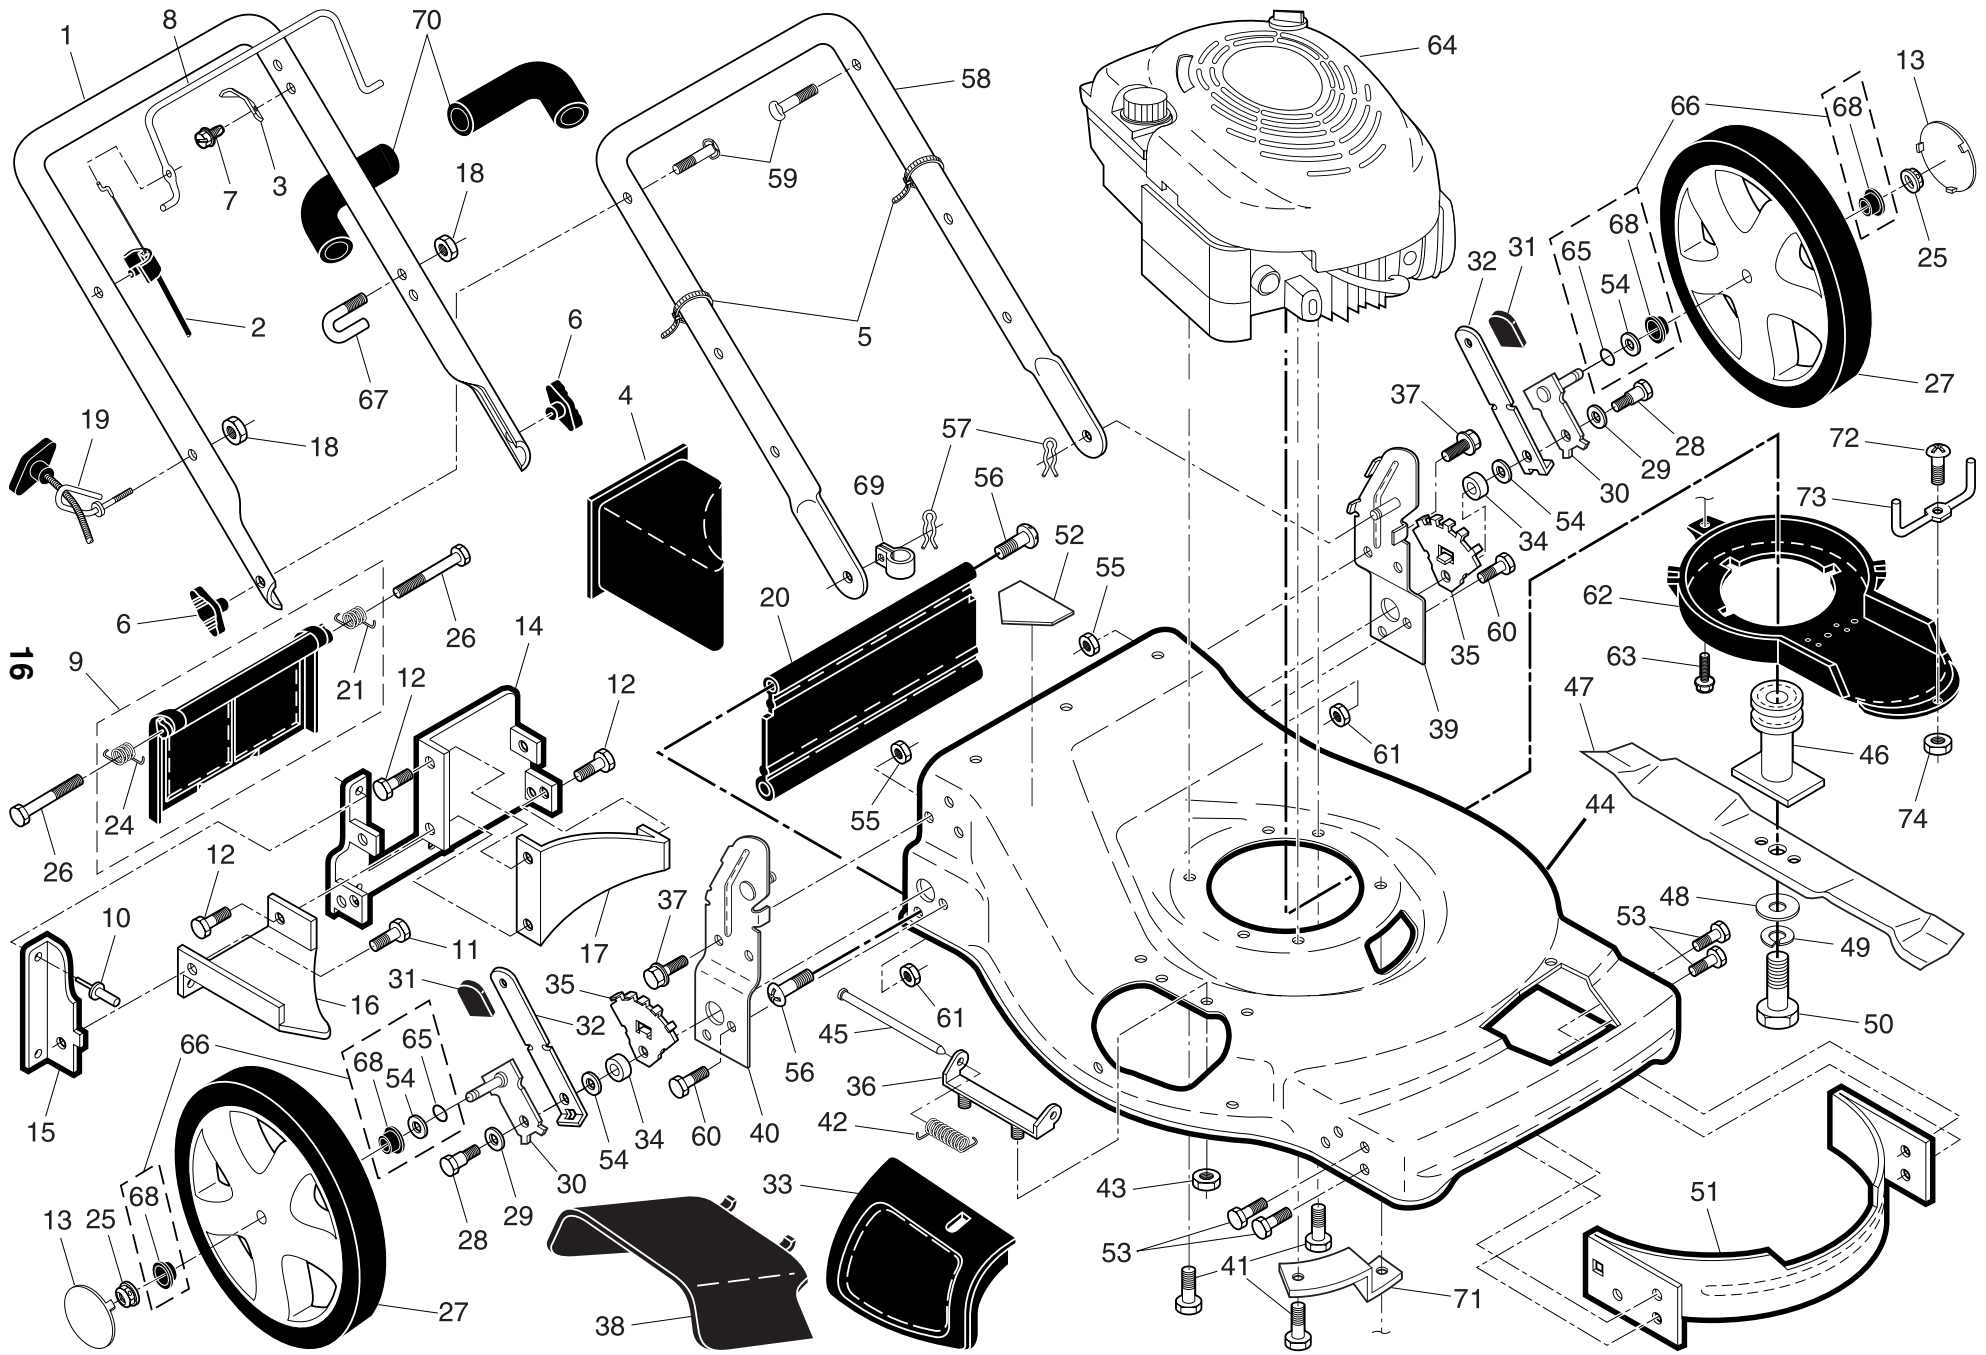

ROTARY LAWN MOWER - - MODEL NUMBER 917.375361

ROTARY LAWN MOWER - - MODEL NUMBER 917.375361

KEY NO.	PART NO.	DESCRIPTION	KEY NO.	PART NO.	DESCRIPTION
1	189740	Upper Handle (Includes Foam Grip)	41	150406	Bolt, Hex Head, Engine 3/8-16
2	183567	Engine Zone Control Cable	42	193000	Spring, Torsion
3	125162	Bracket, Upstop	43	73800400	Nut, Hex, Nylock
4	166649	Mulcher Plug	44	169398	Kit, Lawn Mower Housing (Includes Key Numbers 14, 15 and 51)
5	66426	Wire Tie	45	175650	Rod, Hinge
6	191856	Handle Knob	46	194037	Blade Adapter / Pulley
7	750634	Screw	47	141114	Blade, 22"
8	190620	Control Bar	48	851074	Washer, Hardened
9	193679	Rear Door Assembly (Includes Springs)	49	850263	Washer, Helical
10	128415	Pop Rivet	50	851084	Screw, Machine, Hex Head 3/8-24 x 1-3/8 Grade 8
11	150050	Screw, SelfTapping #10-24 x 5/8	51	170031	Front Baffle
12	54583	Screw, Hex Hex Head, Sems 1/4-20 x 1/2	52	107339	Danger Decal
13	180626	Hubcap	53	17600406	Screw
14	197076	Back Plate	54	88348	Washer, Flat
15	138860	Side Baffle	55	751592	Nut, Hex 3/816
16	177133	Discharge Baffle	56	8 8652	Screw, Hinge 1/4-20 x 11/4
17	148941	Rear Baffle	57	51793	Hairpin Cotter
18	132004	Keps Locknut 1/4-20	58	153406	Lower Handle
19	179585	Rope Guide	59	191574	Handle Bolt
20	189008	Rear Skirt	60	74760612	Bolt, Hex Head
21	170938	Spring, Rear Door, LH	61	751592	Nut
24	170939	Spring, Rear Door, RH	62	197153	Debris Shield
25	83923	Nut, Hex, Flanged	63	192325	Screw, Debris Shield
26	184193	Bolt, Rear Door	64		Engine, Briggs & Stratton, Model No. 123K02-0498-E1 (For engine service and replacement parts, call Briggs & Stratton at 1-800-233-3723)
27	150339	Wheel, Rear	65	188152	O-Ring
28	142748	Bolt, Shoulder 3/8-16 x 1	66	193498	Kit, Bushing, High Wheel
29	62335	Washer, Belleville	67	195504	Clip, Packaging
30	149857	Axle Arm Assembly	68	193028X428	Bushing, Nylon, Black
31	196401	Selector Knob	69	192770	Clip, Cable
32	141730	Selector Spring	70	182748	Foam Grip
33	197029	Mulcher Door	71	190939	Mounting Bracket, Debris Shield
34	146630	Spacer	72	182227	Screw #8
35	140996	Wheel Adjusting Bracket	73	197162	Belt Keeper
36	175735	Hinge Bracket Assembly	74	182228	Nut, Hex
37	150078	Screw, Sems, Thread Cutting 5/16-18 x 3/4	--	162300	Warning Decal (not shown)
38	197030	Discharge Deflector	--	196860	Owner's Manual, English / French
39	197028	Handle Bracket Assembly, LH			
40	197029	Handle Bracket Assembly, RH			

NOTE: All component dimensions given in U.S. inches. 1 inch = 25.4 mm

IMPORTANT: Use only Original Equipment Manufacturer (O.E.M.) replacement parts. Failure to do so could be hazardous, damage your lawn mower and void your warranty.