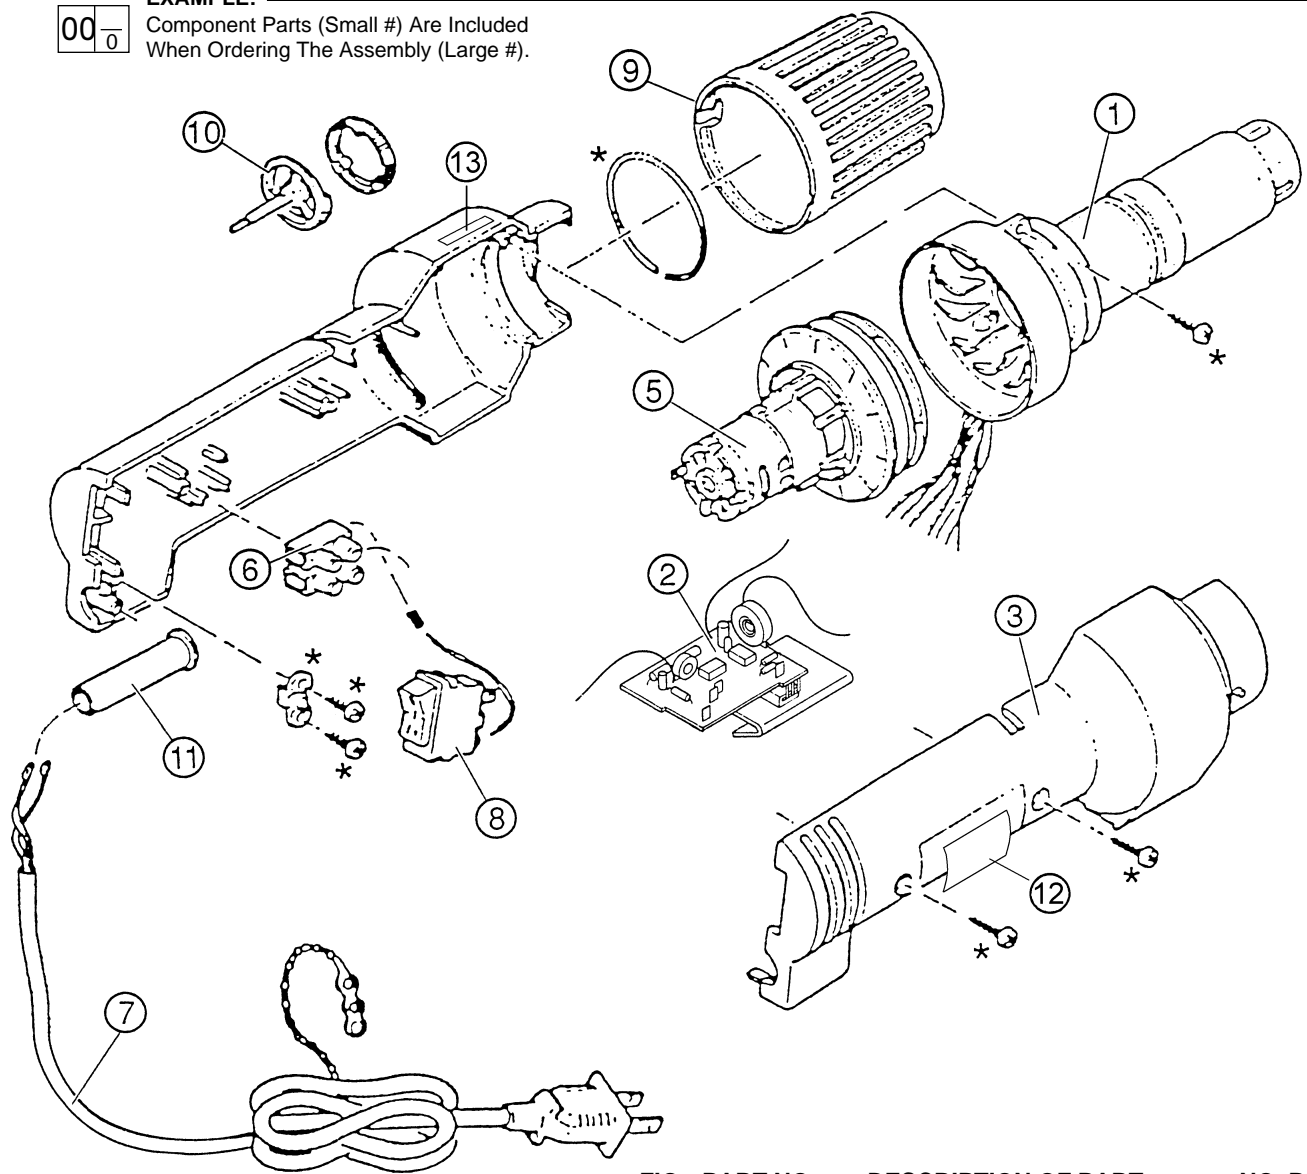

# SERVICE PARTS LIST

**BULLETIN NO.**  
54-05-0660

SPECIFY CATALOG NO. AND SERIAL NO. WHEN ORDERING PARTS		REVISED BULLETIN	DATE
<b>VARI-TEMP. D.I. HEAT GUN</b>			July '99
CATALOG NO. <b>8978</b>	SERIAL NUMBER <b>786-1001</b>	WIRING INSTRUCTION <b>SEE REVERSE SIDE</b>	

**EXAMPLE:**  

00	0
----	---

 Component Parts (Small #) Are Included  
 When Ordering The Assembly (Large #).

FIG.	PART NO.	DESCRIPTION OF PART	NO. REQ.
1	14-20-0450	Heating Element	(1)
2	14-20-0460	Electronic Module	(1)
3	14-38-0570	Housing Assembly	(1)
		(Includes Fig. 4, 9 & 12)	
4	14-46-8978	Service Parts Kit	(1)
		(Includes All (*) Items)	
5	14-50-0630	Motor Assembly	(1)
6	22-56-0625	Terminal Block	(1)
7	22-64-0830	Cord Set	(1)
8	23-66-2050	Switch Assembly	(1)
9	31-55-0160	Nose Guard	(1)
10	43-98-0360	Heat Adjusting Knob	(1)
11	44-76-0135	Strain Relief	(1)
12	12-20-8978	Service Nameplate	(1)
13	10-98-6000	Caution Label	(1)