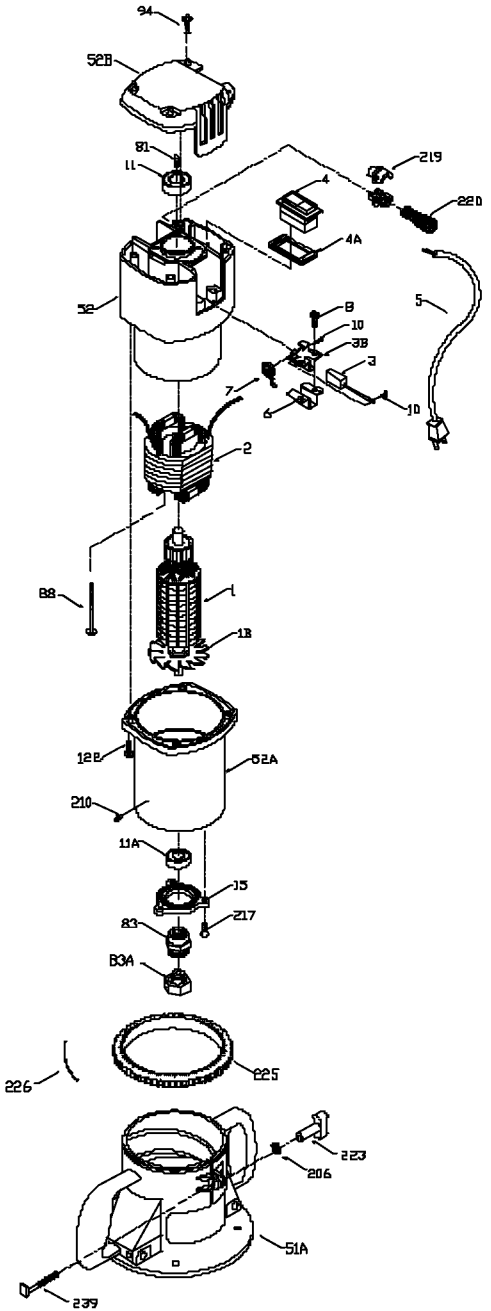

# PORTER-CABLE

## O. E. M. ROUTER

(Art Betterly)

WARNING: Electrical repairs should only be attempted by trained repairmen. Contact the nearest Porter-Cable Service Center or other competent repair center

## Parts List for 883799X Type 1

Item Number	Part Number	Description	Qty Required
1	874474	ARMATURE	1
1	875931	FAN	1
2	874475	FIELD	1
3	N031634	BRUSH	2
3	698844	BRUSH HOLDER	2
4	873227	ROCKER SWITCH	1
4	873222	PLATE	1
5	875691	CORDSET	1
6	698874	BRUSH INSULATOR	2
7	698872	SPRING	2
8	882703	SCREW	1
10	852310	SCREW	2
11	330003-75	BEARING, BALL	1
11	146555-01	BEARING, BALL	1
15	698811	BRG RETAINER	1
51	A22802	BASE	1
52	877297	MOTOR HOUSING	1
52	A23246	LOWER HOUSING ASSY	1
52	A22442	TOP CAP	1
81	859069	PLUG	1
83	874212	CHUCK	1
83	823030	SNAP-RING	1
83	42950	1/2 INCH COLLET ASSY	1
83	876671	COLLET 1/2 INCH	1
83	875893	COLLET NUT	1
88	892778	SCREW	10
94	899411	SCREW	10

## Parts List for 883799X Type 1

Item Number	Part Number	Description	Qty Required
122	872520	SCREW	10
206	823374	WASHER	10
210	800980	PIN	4
217	849819	SCREW	10
219	874845	BUSHING KIT	1
220	872766	SPRING-STRAIN RELVR	1
223	874582	CLAMP KNOB	1
225	698867	DEPTH ADJUST RING	1
226	800941	SPRING	1
239	685526	SCREW	1
856	A22709	OPEN-END WRENCH	1
856	A22709	OPEN-END WRENCH	1
856	874514	SCREW	10
856	689032	CONNECTOR	1