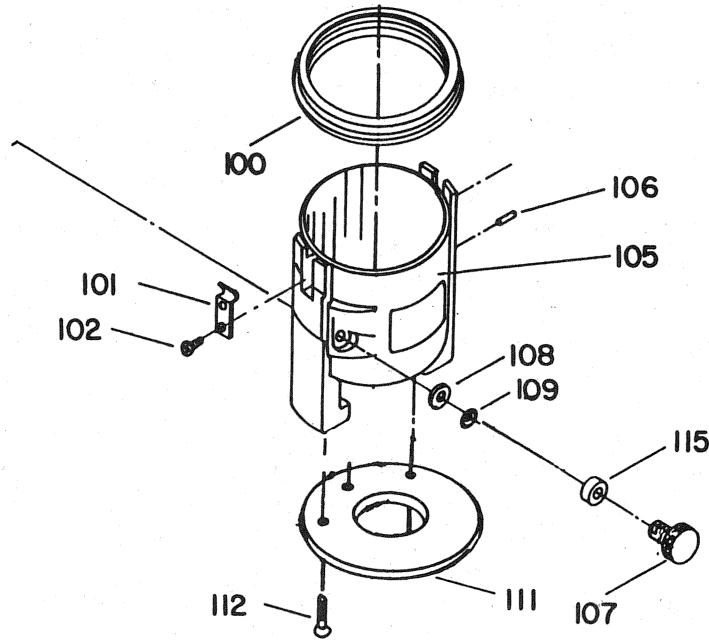

**PORTER-CABLE
LAMINATE
TRIMMER BASE**

876379

Ref. No.	Part No.	Desc.
100	844759	Depth Adjusting Ring
101	844648	Spring Clip
102	858008	Screw
105	844652	Base
106	840109	Pin
107	693885	Knob
108	802318	Washer
109	858420	Spring Washer
111	693714	Sub-Base
112	802289	Screw
115	683687	Spacer