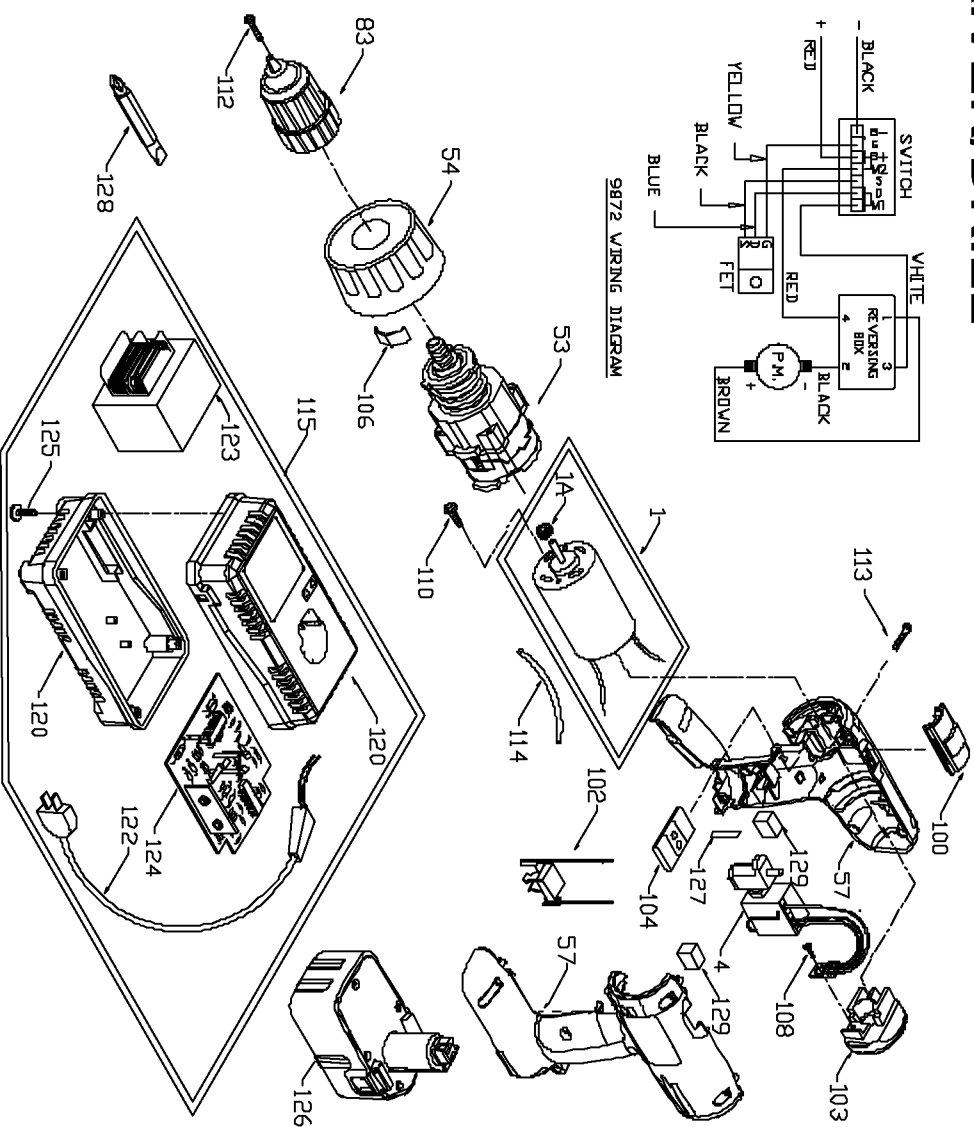

PORTER-CABLE CORDLESS DRIVER/DRILL

WARNING: Electrical repairs should only be attempted by trained repairmen. Contact the nearest Porter-Cable Service Center or other competent repair center.

872

Parts List for 872 Type 1

Item Number	Part Number	Description	Qty Required
1	885480	MOTOR & PINION ASSY	1
1	000000-00	No Longer Available	1
4	000000-00	No Longer Available	1
4	887031	SWITCH	1
53	886338	GEAR BOX/CLUTCH ASSY	1
54	884408	GRADUATED RING	1
57	884685	HOUSING	1
83	892647	CHUCK	1
83	893099	CHUCK	1
83	893099	CHUCK	1
100	884360	SPEED SELECTOR	1
102	884324	CONTACT/LEAD ASSY	1
103	886842	HEATSINK	1
104	884403	FORWARD/REV SELECTOR	1
106	885096	CLUTCH SPRING	10
108	858008	SCREW	10
110	873370	SCREW	10
112	875380	SCREW	10
113	888993	SCREW	10
114	886997	INSULATOR TUBE 120V	1
114	886630	INSULATOR TUBE 120V	1
115	000000-00	No Longer Available	1
115	000000-00	No Longer Available	1
120	887792	HOUSING SET 230V	1
120	886500	HOUSING SET	1
122	893719	CORD	1
122	000000-00	No Longer Available	1

Parts List for 872 Type 1

Item Number	Part Number	Description	Qty Required
123	8924	UNIVERSAL CHARGER	1
123	887793	TRANSFORMER 230V	1
124	000000-00	No Longer Available	1
125	694015	SCREW	10
126	8720	14.4V BATTERY	1
127	877900	LEAF SPRING	10
128	698950	BIT	1
129	000000-00	No Longer Available	1
861	887712	LATCH CARRYING CASE	1
861	884367	CARRYING CASE	1