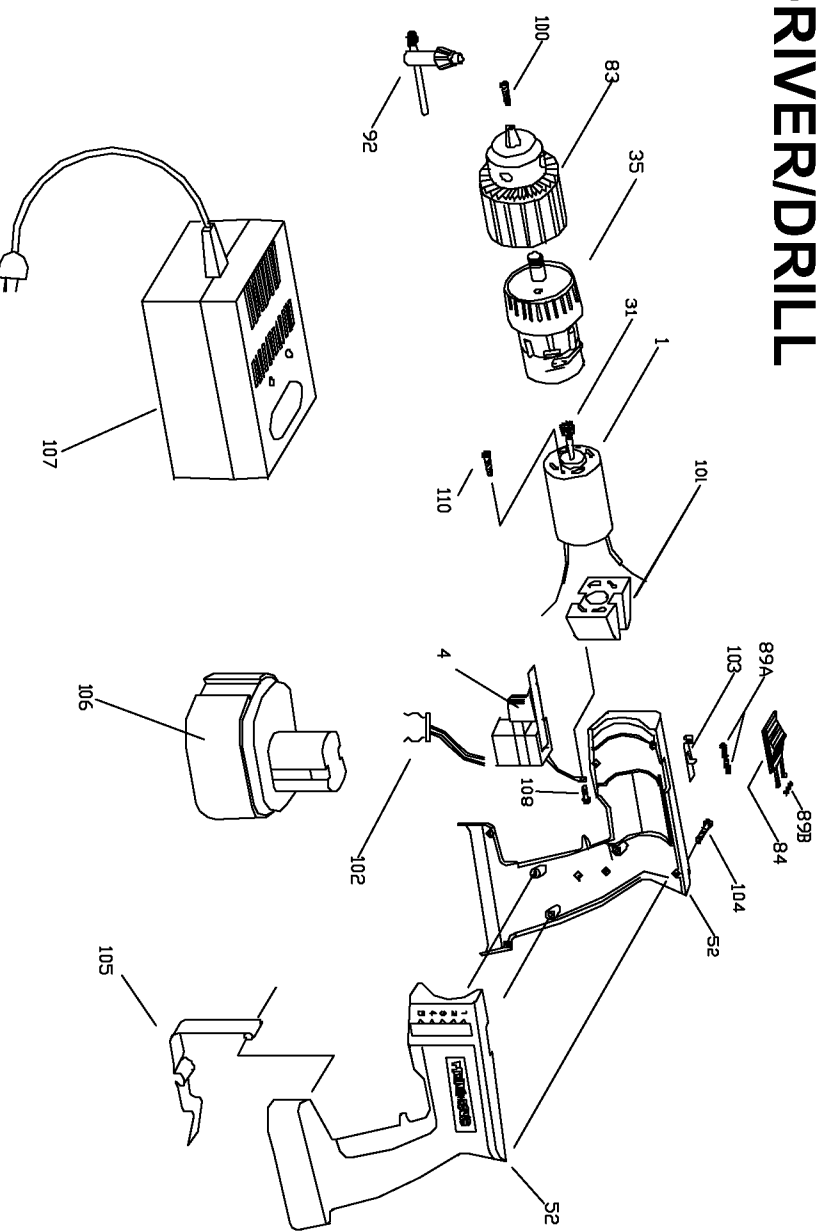

# PORTER-CABLE CORDLESS DRIVER/DRILL

**WARNING:** Electrical repairs should only be attempted by trained repairmen. Contact the nearest Porter-Cable Service Center or other competent repair center.

**855**

## Parts List for 855 Type 1

Item Number	Part Number	Description	Qty Required
1	874519	MOTOR	1
4	698955	SWITCH ASSY	1
4	699343	HEAT SINK COMPOUND	1
31	875359	PINION GEAR	1
35	875358	GEAR BOX/CLUTCH ASSY	1
35	882673	SHIFT YOKE	1
52	882672	HOUSING SET KIT	1
83	875135	CHUCK	1
84	000000-00	No Longer Available	1
89	000000-00	No Longer Available	10
89	000000-00	No Longer Available	10
92	875134	CHUCK KEY	1
100	875380	SCREW	10
101	000000-00	No Longer Available	1
102	698948	CONTACT/LEAD ASSY	1
103	874393	LINK	1
104	888993	SCREW	10
105	698946	CLIP	1
106	8500	12V BATTERY PACK	1
107	000000-00	No Longer Available	1
108	000000-00	No Longer Available	10
110	873370	SCREW	10
115	000000-00	No Longer Available	1
116	873308	COVER	1
117	000000-00	No Longer Available	1
118	698950	BIT	1
861	000000-00	No Longer Available	1