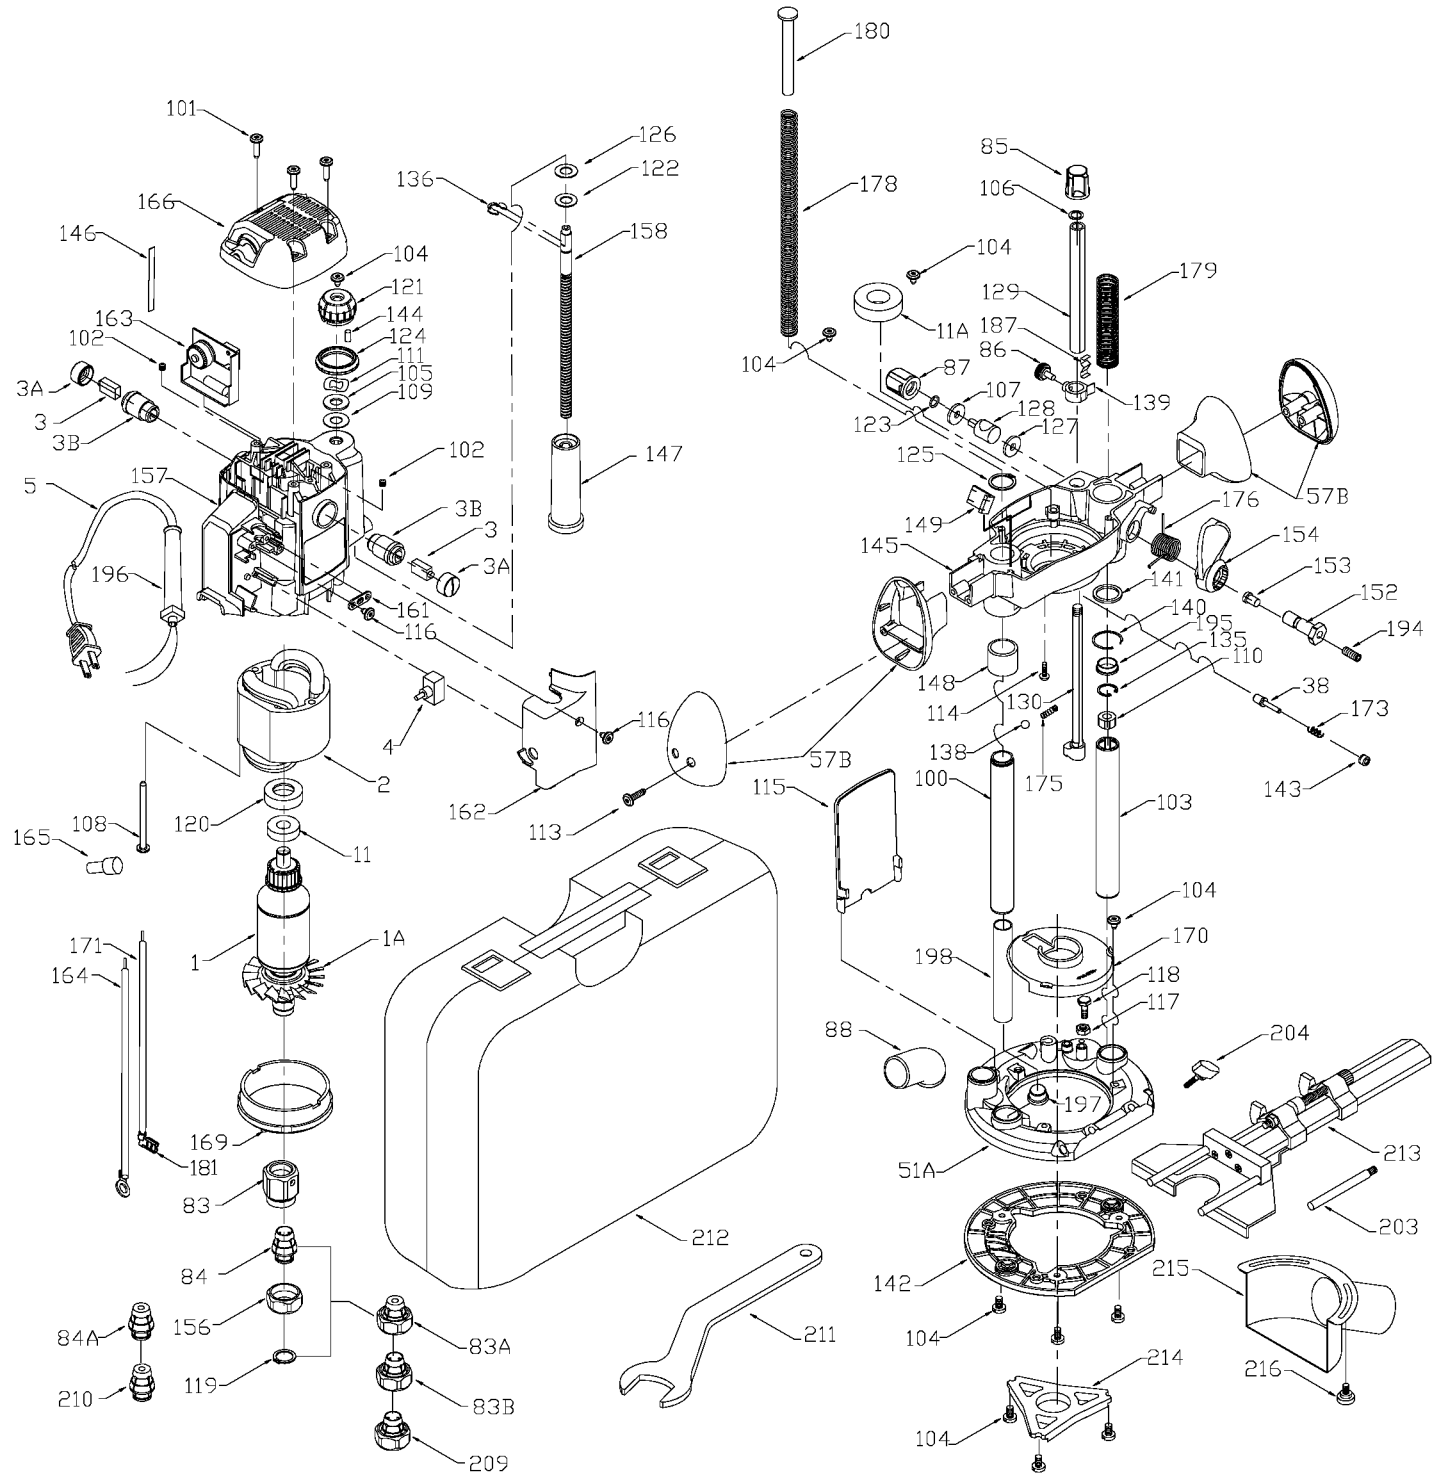

PORTER-CABLE PLUNGE ROUTER

8529

WARNING: Electrical repairs should only be attempted by trained repairmen. Contact the nearest Porter-Cable Service Center or other competent repair center.

Parts List for 8529 Type 2

Item Number	Part Number	Description	Qty Required
1	903041	ARMATURE	1
1	893728	FAN	1
2	903023	FIELD	1
3	876643	BRUSH	2
3	803483	BRUSH CAP	2
3	873497	BRUSH HOLDER	1
4	906829	SWITCH	1
5	A10193	CORDSET	1
11	330003-64	BALL BEARING	1
11	803831SV	BEARING	1
38	698708	SPINDLE LOCK	1
51	892386	BASE	1
57	908593	HANDLE SET	1
83	903053	CHUCK	1
83	42950	1/2 INCH COLLET ASSY	1
83	42999	1/4 INCH COLLET ASSY	1
84	876671	COLLET 1/2 INCH	1
84	876669	COLLET 1/4 INCH	1
85	887980	TURRET KNOB	1
86	881290	KNOB	1
87	890156	KNOB	1
88	886492	CHIP DEFLECTOR	1
100	885378	RIGHT POST	1
101	891827	SCREW	1
102	881538	SET SCREW	1
103	903113	POST	1
104	893707	SCREW	1