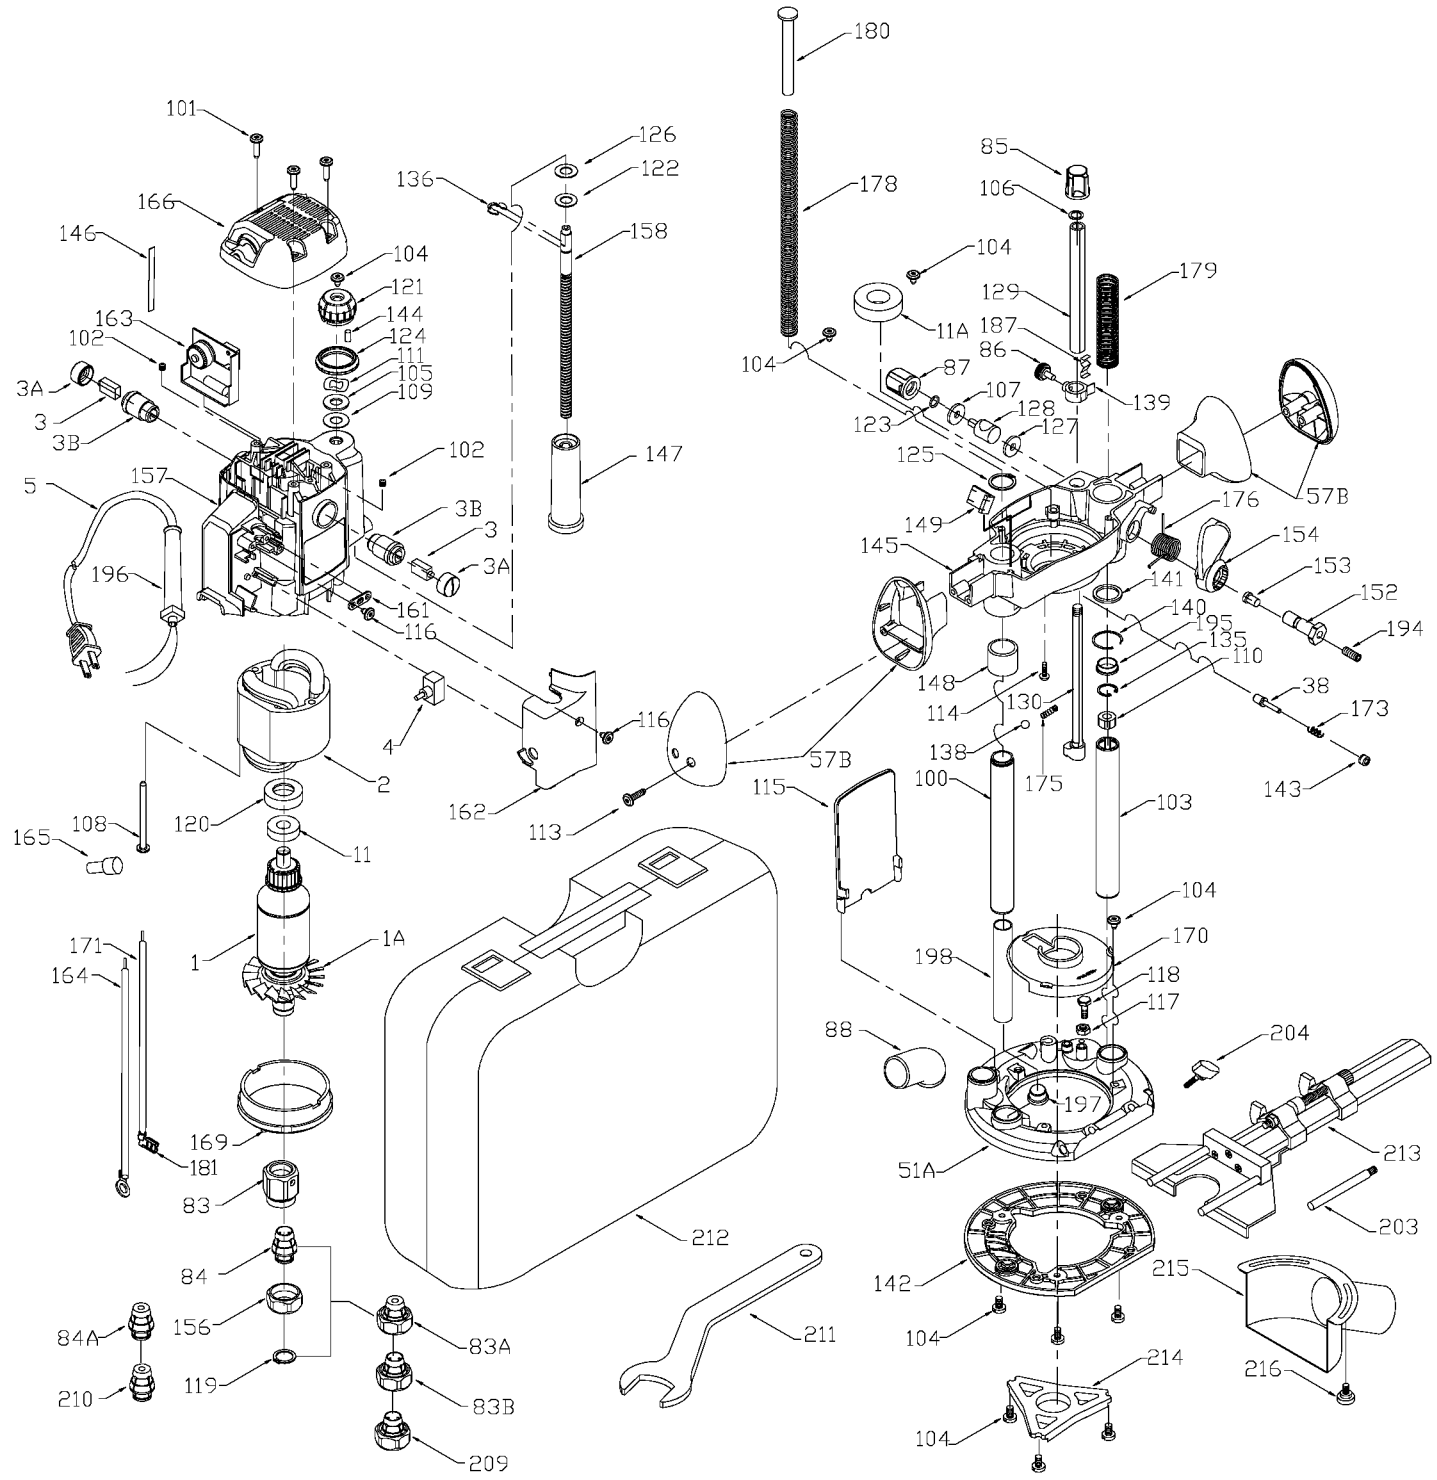

PORTER-CABLE PLUNGE ROUTER

8529

WARNING: Electrical repairs should only be attempted by trained repairmen. Contact the nearest Porter-Cable Service Center or other competent repair center.

Parts List for 8529 Type 1

Item Number	Part Number	Description	Qty Required
1	903041	ARMATURE	1
1	893728	FAN	1
2	903023	FIELD	1
3	876643	BRUSH	2
3	803483	BRUSH CAP	2
3	873497	BRUSH HOLDER	1
4	906829	SWITCH	1
5	A10193	CORDSET	1
11	330003-64	BALL BEARING	1
11	803831SV	BEARING	1
38	698708	SPINDLE LOCK	1
51	892386	BASE	1
57	908593	HANDLE SET	1
83	903053	CHUCK	1
83	42950	1/2 INCH COLLET ASSY	1
83	42999	1/4 INCH COLLET ASSY	1
84	876671	COLLET 1/2 INCH	1
84	876669	COLLET 1/4 INCH	1
85	887980	TURRET KNOB	1
86	881290	KNOB	1
87	890156	KNOB	1
88	886492	CHIP DEFLECTOR	1
100	885378	RIGHT POST	1
101	891827	SCREW	1
102	881538	SET SCREW	1
103	903113	POST	1
104	893707	SCREW	1