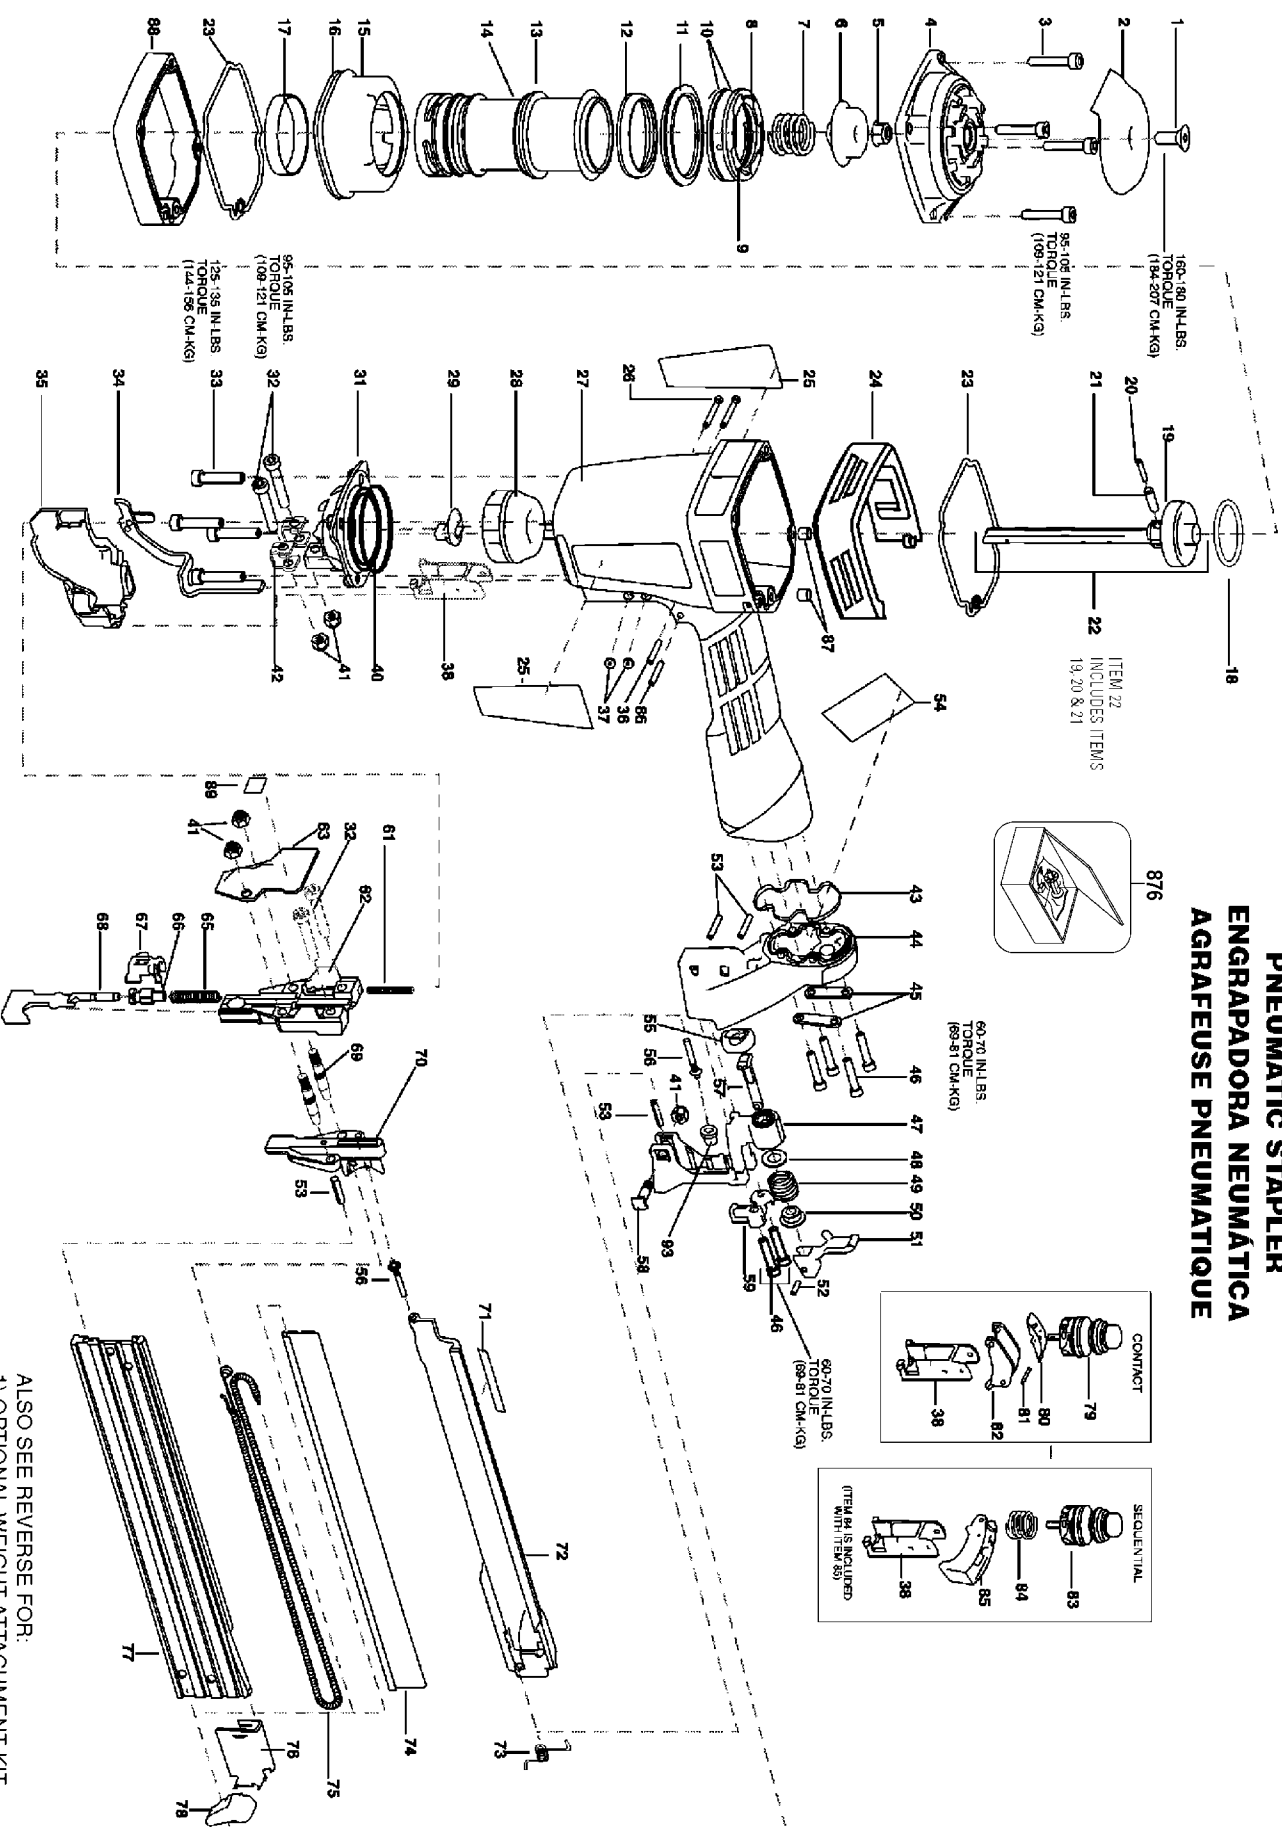

850S4
PNEUMATIC STAPLER
ENGRAPADORA NEUMÁTICA
AGRAFEUSE PNEUMATIQUE

165-180 IN.LBS.
TORQUE
(184-207 CM.KG)

95-108 IN.LBS.
TORQUE
(105-121 CM.KG)

95-108 IN.LBS.
TORQUE
(105-121 CM.KG)

125-138 IN.LBS.
TORQUE
(142-156 CM.KG)

ITEM 22
INCLUDES ITEMS
19, 20 & 21

876

60-70 IN.LBS.
TORQUE
(69-81 CM.KG)