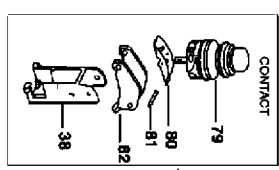

850S4
PNEUMATIC STAPLER
ENGRAPADORA NEUMÁTICA
AGRAFEUSE PNEUMATIQUE

165-180 IN.LBS.
 TORQUE
 (184-207 CM.KG)

95-108 IN.LBS.
 TORQUE
 (105-121 CM.KG)

95-108 IN.LBS.
 TORQUE
 (105-121 CM.KG)

125-138 IN.LBS.
 TORQUE
 (142-156 CM.KG)

ITEM 22
 INCLUDES ITEMS
 19, 20 & 21

876

60-70 IN.LBS.
 TORQUE
 (69-81 CM.KG)

CONTACT

SEQUENTIAL

ALSO SEE REVERSE FOR:

- 1) OPTIONAL WEIGHT ATTACHMENT KIT
- 2) OPTIONAL WRAP AROUND CONTACT ARM
- 3) OPTIONAL LONG MAGAZINE KIT

Parts List for 850S4 Type 0

Item Number	Part Number	Description	Qty Required
1	105749	SCREW-SFHCS-M8x1.25x	1
2	103785	DEFLECTOR	1
3	102477	SCREW-SHCS-M6X1.00X4	4
4	103816	CAP-FRAME	1
5	103859	NUT-HFN-M8X1.25	1
6	103760	BUMPER-TOP	1
7	103767	SPRING-HEAD VALVE	1
8	103761	VALVE- HEAD	1
9	MRG041630	O-RING-1.638X.118	1
10	103813	O-RING-2.217X.103	2
11	103818	RETAINER-CYL.SLEEVE	1
12	103814	SEAL-CYLINDER	1
13	850006	O-RING-1.987X.103	1
14	104606	CYLINDER	1
15	851753	O-RING-2.734X.139	1
16	104607	BULKHEAD-800	1
17	103862	GARTER BAND	1
18	RG162514-1	O-RING-1.599X.138	1
19	103820	PISTON-800	1
20	UB2111.2	PIN-SPRING-.125X.69	1
21	UB4809.1	PIN-SPRING-.219X.69	1
22	106076	KIT-DRIVER REPLACEME	1
23	103802	SEAL-CAP	1
24	107149	PROTECTOR-FRAME	1
25	105797	LABEL	1
26	105811	SCREW-TRIGGER PIVOT	2
27	107180	FRAME OVERMOLD	1