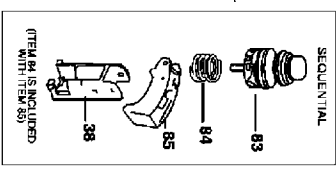

ITEM 22
 INCLUDES ITEMS
 19, 20 & 21

876

60-70 IN.LBS.
 TORQUE
 (69-81 CM.KG)

CONTACT

SEQUENTIAL

ALSO SEE REVERSE FOR:

- 1) OPTIONAL WEIGHT ATTACHMENT KIT
- 2) OPTIONAL WRAP AROUND CONTACT ARM
- 3) OPTIONAL LONG MAGAZINE KIT

Parts List for 850S4 Type 0

Item Number	Part Number	Description	Qty Required
1	105749	SCREW-SFHCS-M8x1.25x	1
2	103785	DEFLECTOR	1
3	102477	SCREW-SHCS-M6X1.00X4	4
4	103816	CAP-FRAME	1
5	103859	NUT-HFN-M8X1.25	1
6	103760	BUMPER-TOP	1
7	103767	SPRING-HEAD VALVE	1
8	103761	VALVE- HEAD	1
9	MRG041630	O-RING-1.638X.118	1
10	103813	O-RING-2.217X.103	2
11	103818	RETAINER-CYL.SLEEVE	1
12	103814	SEAL-CYLINDER	1
13	850006	O-RING-1.987X.103	1
14	104606	CYLINDER	1
15	851753	O-RING-2.734X.139	1
16	104607	BULKHEAD-800	1
17	103862	GARTER BAND	1
18	RG162514-1	O-RING-1.599X.138	1
19	103820	PISTON-800	1
20	UB2111.2	PIN-SPRING-.125X.69	1
21	UB4809.1	PIN-SPRING-.219X.69	1
22	106076	KIT-DRIVER REPLACEME	1
23	103802	SEAL-CAP	1
24	107149	PROTECTOR-FRAME	1
25	105797	LABEL	1
26	105811	SCREW-TRIGGER PIVOT	2
27	107180	FRAME OVERMOLD	1

Parts List for 850S4 Type 0

Item Number	Part Number	Description	Qty Required
28	107000	BUMPER-BOTTOM	1
29	103805	GUIDE-DRIVER-50S4	1
31	103782	FRAME-BOTTOM	1
32	MSC6100-35	SCREW-SHCS-M6X1.00X3	4
33	MSC6100-30	SCREW-SHCS-M6X1.00X3	4
34	105773	ARM-UPPER CONTACT AS	1
35	105808	COVER-CONTACT ARM AS	1
36	100298	PIN-SPIRAL M3X30	1
37	MHE3050-100	NUT-NYLON M3X.50	2
38	106953	UPPER TRIP GUIDE ASS	1
40	RG198907-1	O-RING-1.989X0.070	1
41	MHE6100-100	NUT-ESN M6X1	5
42	105782	BRACE-LUG	1
43	103808	SEAL-END CAP	1
44	104602	CAP-FRAME END	1
45	103819	RETAINER-END CAP	2
46	MSC5080-25	SCREW-SHCS-M5X0.80X2	6
47	103786	CAP-MAGAZINE END	1
48	104612	WASHER	1
49	105786	SPRING-LATCH LEVER	1
50	103806	BUSHING-SPRING	1
51	103447	TOGGLE-MAGAZINE	1
52	MPG030012	PIN SPRING	1
53	103858	PIN-SPRING-4X20MM	2
54	159918	LABEL-WARNING-650/75	1
55	103795	DISC-LATCH STOP	1
56	103768	PIN-MAGAZINE COVER	1