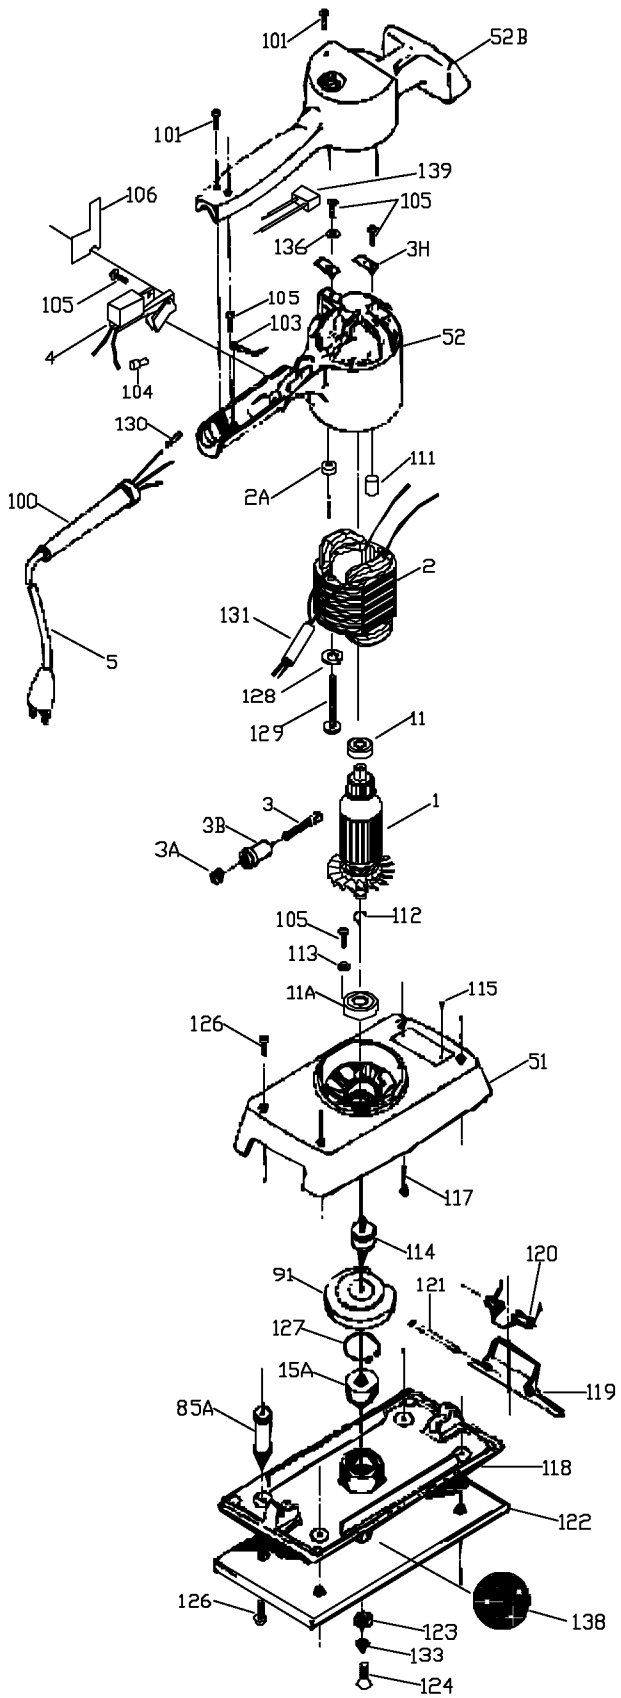

# PORTER-CABLE FINISHING SANDER

attempted by trained repairmen. Contact the nearest Porter-Cable Service Center or other competent repair center

505H  
8505

## Parts List for 8505 Type 2

Item Number	Part Number	Description	Qty Required
1	873129	ARMATURE	1
1	693920	ARMATURE	1
2	873130	FIELD	1
2	693921	FIELD	1
2	000000-00	No Longer Available	1
3	N031653	BRUSH	2
3	904094	BRUSH	2
3	823727	CAP	1
3	844089	BRUSH HOLDER	2
3	801271	CLIP	1
4	802441	SWITCH	1
5	879182	CORD	1
5	879758	CORD-EURO	1
11	855284	BEARING	3
11	681552SV	BALL BEARING	3
15	330003-13	BEARING,BALL	3
51	685981	BASE	1
51	685981	BASE	1
52	693914	MOTOR HOUSING	1
52	693914	MOTOR HOUSING	1
52	693914	MOTOR HOUSING	1
52	683202	CAP	1
52	683202	CAP	1
52	685979	MOTOR HOUSING CAP	1
85	912595	POST	1
91	874574	COUNTERWEIGHT	1
100	838270	SLEEVE	1

## Parts List for 8505 Type 2

Item Number	Part Number	Description	Qty Required
101	878813	SCREW	10
103	849314	TERM	1
104	682063	CONNECTOR VS	1
105	882187	SCREW	10
106	844684	GUARD	1
111	842597	PLUG	1
112	853455	RING	10
113	800471	WASHER	10
114	844414	COUPLING	1
115	801374	SCREW	10
117	844644	SCREW	10
118	846457SV	PAD	1
119	844094	CLAMP	1
120	844095	SPRING	10
121	691862	PIN	1
122	13598	STIK-IT PAD 505	1
122	895035	PAD ASSEMBLY	1
122	846456	FELT PAD	1
123	681898	WASHER	10
124	845974	SCREW	10
126	684881	SCREW	10
126	681637	SCREW	10
127	802426	RING	10
128	000000-00	No Longer Available	10
129	681260	SCREW & WASHER	10
129	853480	SCREW	10
130	802303	CONNECTOR	1

## Parts List for 8505 Type 2

Item Number	Part Number	Description	Qty Required
131	879363	SLEEVING	1
133	841851	WASHER	10
136	802995	WASHER	10
138	000000-00	No Longer Available	1
139	000000-00	No Longer Available	1
139	000000-00	No Longer Available	1
141	855628	LEAD	1