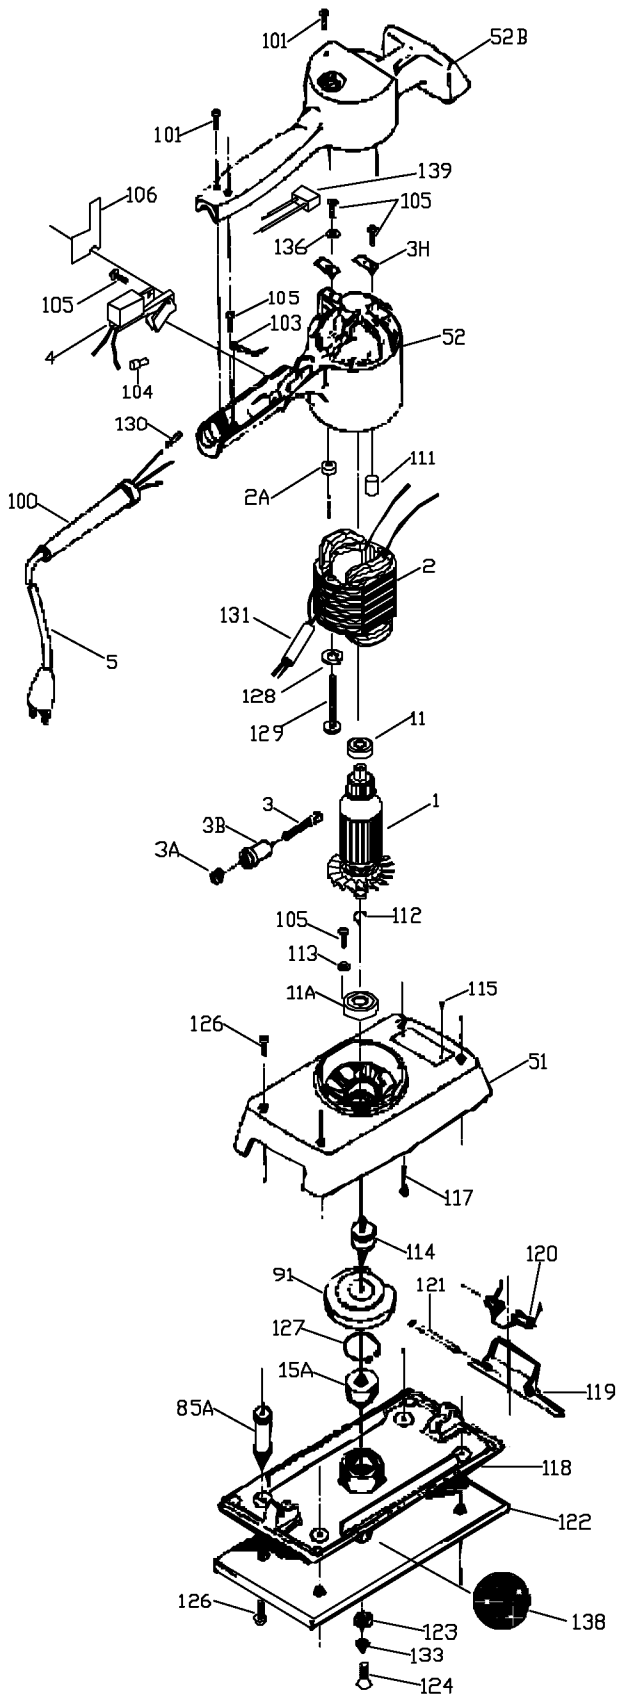

# PORTER-CABLE FINISHING SANDER

attempted by trained repairmen. Contact the nearest Porter-Cable Service Center or other competent repair center

505H  
8505

## Parts List for 8505 Type 1

Item Number	Part Number	Description	Qty Required
1	873129	ARMATURE	1
1	693920	ARMATURE	1
2	873130	FIELD	1
2	693921	FIELD	1
3	N031653	BRUSH	2
3	904094	BRUSH	2
3	823727	CAP	1
3	844089	BRUSH HOLDER	2
3	801271	CLIP	1
4	802441	SWITCH	1
5	879182	CORD	1
5	879758	CORD-EURO	1
11	855284	BEARING	3
11	681552SV	BALL BEARING	3
15	330003-13	BEARING,BALL	3
51	685981	BASE	1
51	685981	BASE	1
52	693914	MOTOR HOUSING	1
52	693914	MOTOR HOUSING	1
52	693914	MOTOR HOUSING	1
52	683202	CAP	1
52	683202	CAP	1
52	685979	MOTOR HOUSING CAP	1
85	912595	POST	1
91	874574	COUNTERWEIGHT	1
100	838270	SLEEVE	1
101	878813	SCREW	10

## Parts List for 8505 Type 1

Item Number	Part Number	Description	Qty Required
103	849314	TERM	1
104	682063	CONNECTOR VS	1
105	882187	SCREW	10
106	844684	GUARD	1
111	842597	PLUG	1
112	853455	RING	10
113	800471	WASHER	10
114	844414	COUPLING	1
115	801374	SCREW	10
117	844644	SCREW	10
118	846457SV	PAD	1
119	844094	CLAMP	1
120	844095	SPRING	10
121	691862	PIN	1
122	13598	STIK-IT PAD 505	1
122	895035	PAD ASSEMBLY	1
122	846456	FELT PAD	1
123	681898	WASHER	10
124	845974	SCREW	10
126	684881	SCREW	10
126	681637	SCREW	10
127	802426	RING	10
129	681260	SCREW & WASHER	10
129	853480	SCREW	10
130	802303	CONNECTOR	1
131	879363	SLEEVING	1
133	841851	WASHER	10

## Parts List for 8505 Type 1

Item Number	Part Number	Description	Qty Required
136	802995	WASHER	10
138	000000-00	No Longer Available	1
139	000000-00	No Longer Available	1
141	855628	LEAD	1