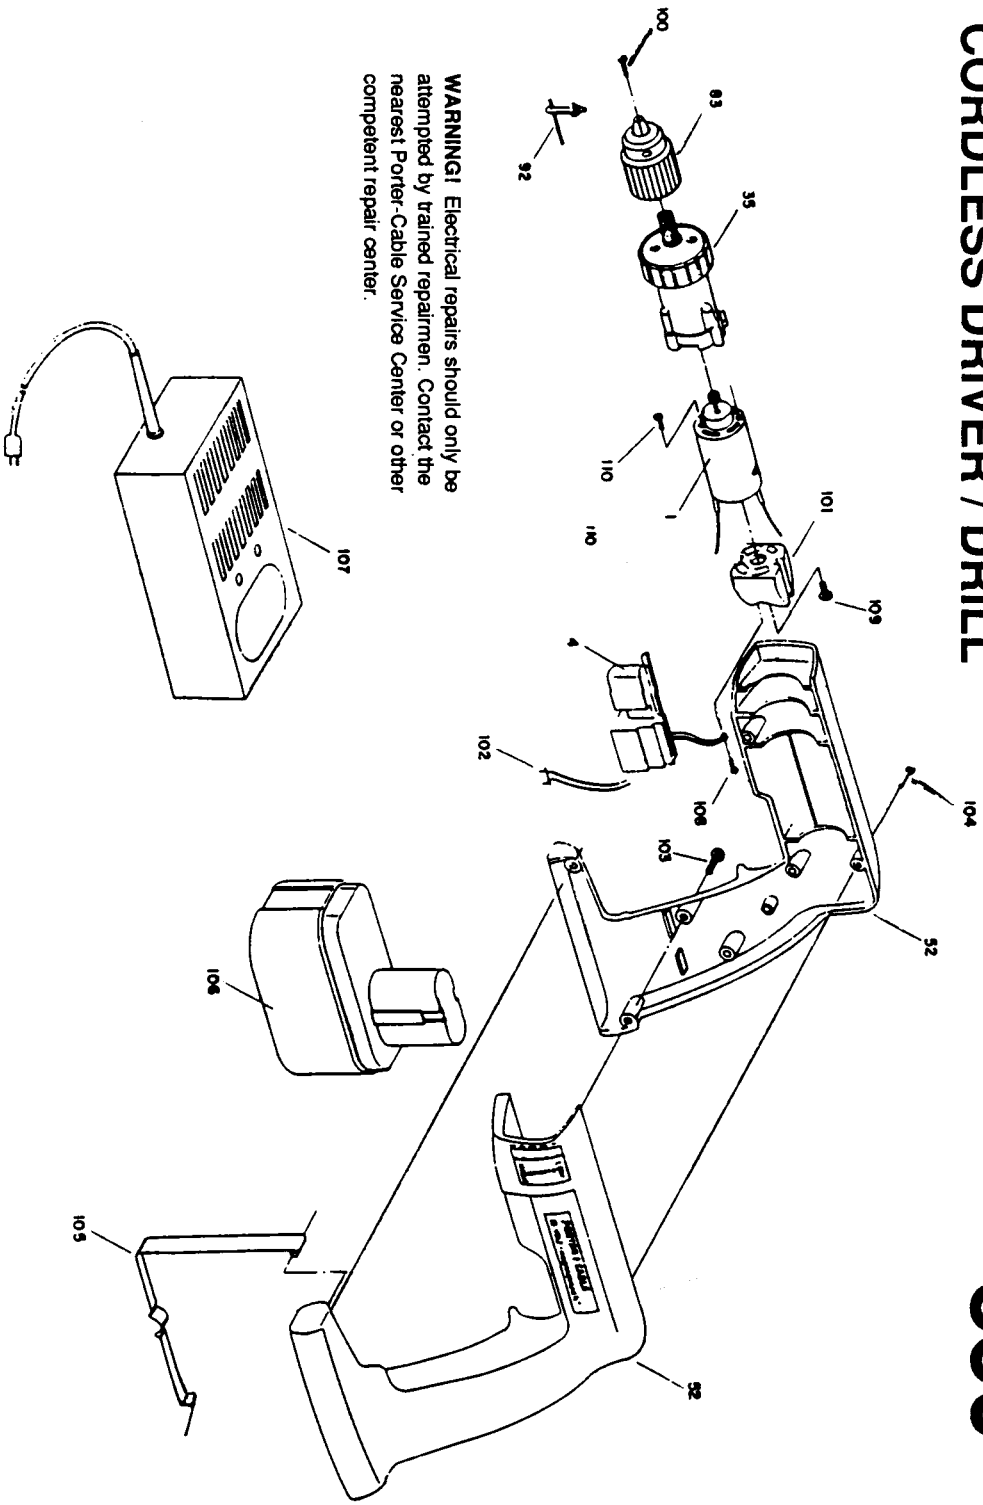

PORTER-CABLE CORDLESS DRIVER / DRILL

850

WARNING! Electrical repairs should only be attempted by trained repairmen. Contact the nearest Porter-Cable Service Center or other competent repair center.

Parts List for 850 Type 1

Item Number	Part Number	Description	Qty Required
1	000000-00	No Longer Available	1
1	873642	GEAR	1
4	698955	SWITCH ASSY	1
35	000000-00	No Longer Available	1
35	000000-00	No Longer Available	1
52	000000-00	No Longer Available	1
83	692074	CHUCK PKG.	1
92	826226	KEY	1
100	691667	CHUCK SCREW	10
101	698947	HEAT SINK	1
102	698948	CONTACT/LEAD ASSY	1
103	699330	SCREW	10
104	000000-00	No Longer Available	10
105	698946	CLIP	1
106	8500	12V BATTERY PACK	1
107	000000-00	No Longer Available	1
108	000000-00	No Longer Available	10
109	000000-00	No Longer Available	10
110	873370	SCREW	10
856	698950	BIT	1
856	000000-00	No Longer Available	1
861	000000-00	No Longer Available	1
861	000000-00	No Longer Available	1
861	873308	COVER	1