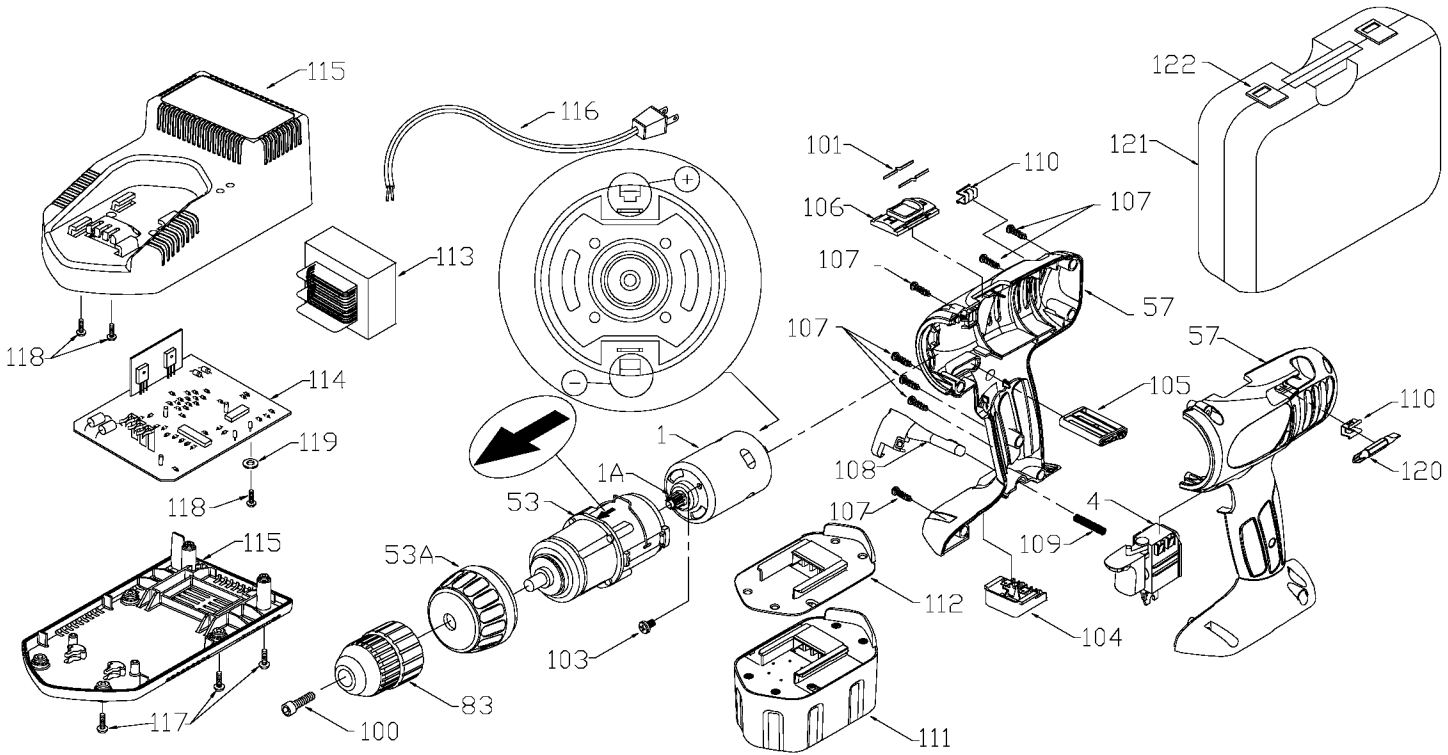

PORTER-CABLE

CORDLESS DRIVER/DRILL

WARNING: Electrical repairs should only be attempted by trained repairmen. Contact the nearest Porter-Cable Service Center or other competent repair center.

824

Parts List for 824 Type 1

Item Number	Part Number	Description	Qty Required
1	903877	MTR 14.4V/1.3AMP-HR	1
1	891238	PINION	1
4	903133	SWITCH	1
53	891239	GEAR BOX/CLUTCH ASSY	1
53	891242	CLUTCH RING	1
57	903880	HANDLE SET	1
83	894954	CHUCK	1
100	894098	SCREW	10
101	897046	SPRING CLIP	10
103	897120	SCREW	10
104	891033	CONTACT ASSY.	1
105	891247	FWRD/REVRSE SELECTOR	1
106	891244	SPEED SLECTOR	1
107	888993	SCREW	10
108	891352	RELEASE BUTTON	1
109	891353	SPRING	10
110	892955	CLIP	1
111	8730	14.4V BATTERY	1
112	901561	BATTERY TOP	1
113	903214	TRANSFORMER	1
114	903213	CIRCUIT BOARD	1
115	903692	SS/A HOUSING SET	1
116	894097	CORD	1
117	894119	SCREW	10
118	895660	SCREW	1
119	895781	WASHER	10
120	895517	DRIVER BIT	1

Parts List for 824 Type 1

Item Number	Part Number	Description	Qty Required
121	903601	CARRYING CASE	1
122	887712	LATCH CARRYING CASE	1
125	8605	CHARGER	1