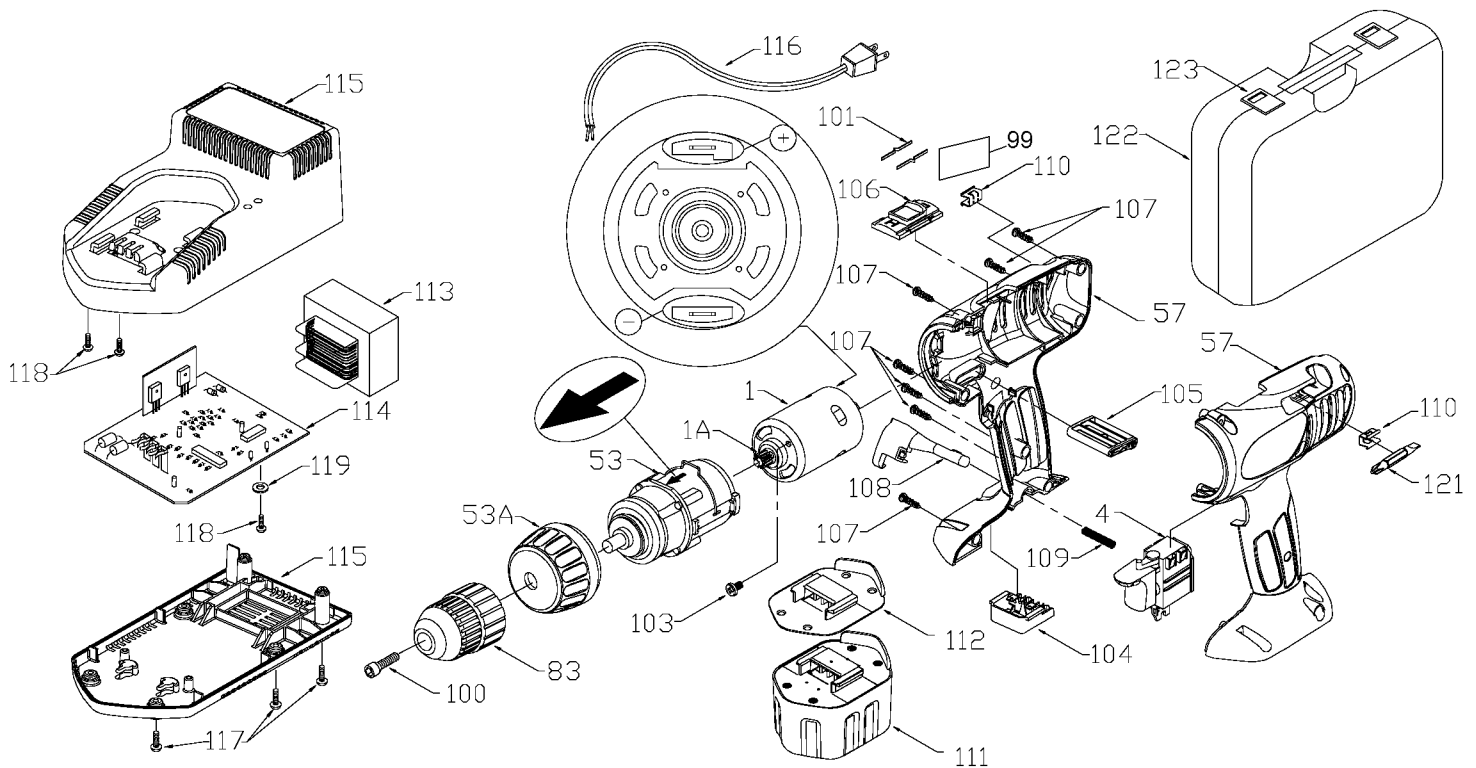

PORTER-CABLE

CORDLESS DRIVER/DRILL

WARNING: Electrical repairs should only be attempted by trained repairmen. Contact the nearest Porter-Cable Service Center or other competent repair center.

822

Parts List for 822 Type 1

Item Number	Part Number	Description	Qty Required
1	891316	MTR 12V	1
1	891238	PINION	1
4	903133	SWITCH	1
53	891239	GEAR BOX/CLUTCH ASSY	1
53	891242	CLUTCH RING	1
57	903878	HANDLE SET	1
83	894954	CHUCK	1
99	A23756	SPEC PLATE	1
100	894098	SCREW	10
101	897046	SPRING CLIP	10
103	889199	SCREW-CHEESE HD	10
104	891033	CONTACT ASSY.	1
105	891247	FWRD/REVRSE SELECTOR	1
106	895198	SELECTOR	1
107	888993	SCREW	10
108	891352	RELEASE BUTTON	1
109	891353	SPRING	10
110	892955	CLIP	10
111	5140057-83	12V BATTERY	1
112	901560	BATTERY TOP	1
113	903214	TRANSFORMER	1
114	903213	CIRCUIT BOARD	1
115	903692	SS/A HOUSING SET	1
116	894097	CORD	1
117	894119	SCREW	10
118	895660	SCREW	1
119	895781	WASHER	10

Parts List for 822 Type 1

Item Number	Part Number	Description	Qty Required
121	895517	DRIVER BIT	1
122	903208	CARRYING CASE	1
123	887712	LATCH CARRYING CASE	1
125	8605	CHARGER	1