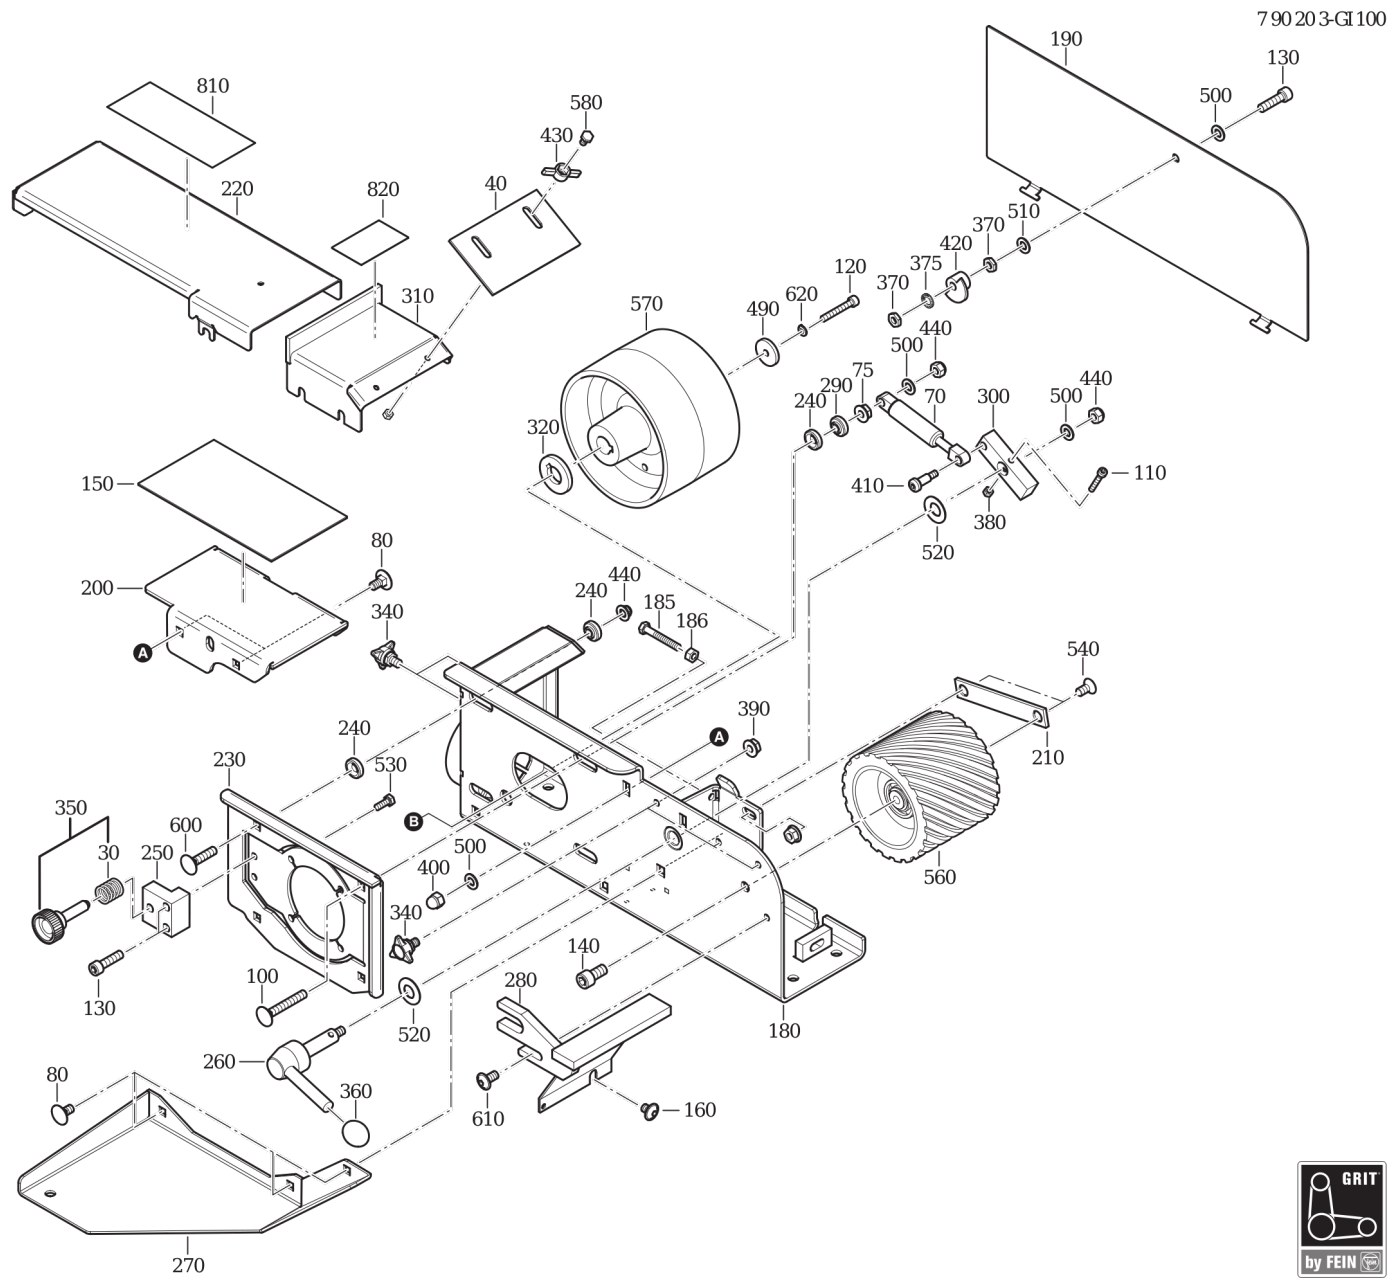

Type: GRIT GI 100
Part no.: 79020300403

Item	Part no.	Designation	Quantity
520	39000000069	Cup spring 14,2x1,25 mm	2
530	39000000041	Screw	4
540	39000000040	Flat headed screw	2
550	39000000541	Sheet metal screw	3
560	39000000011 ↓ 39000000311	Contact wheel 120x100 mm	1
570	39000000092 ↓ 39000000292	Drive wheel	1
580	39000000529	Screw	2
590	39000000479	Flap switch	1
600	39000000145	Bolt M8X35	3
610	39000000048	Screw	1
620	39000001064	Spring washer D6	1
690	39000000540	Seal	1
695	39000001701	Cable with plug	1
700	39000001139	Screw	1
710	39000001138	Screw	3
810	39000006110	Sign	1
820	39000006100	Sign	1

Type:
Part no.:

GRIT GI 100
79020300403