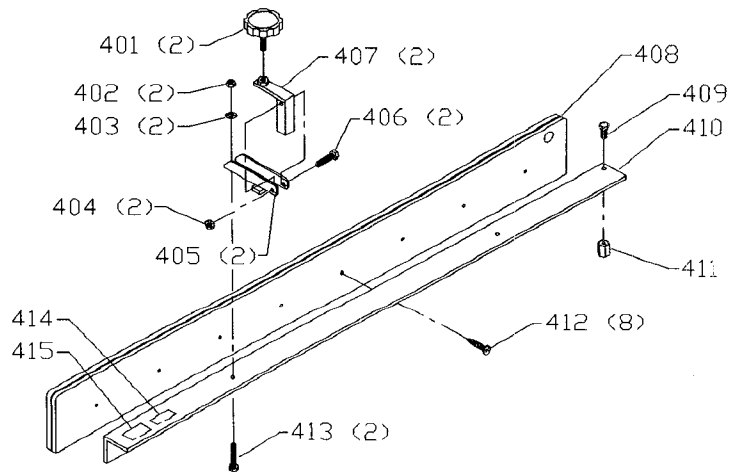

78-929 RIGHT EXTENSION TABLE - 28" FENCE SYSTEM
78-934 RIGHT EXTENSION TABLE - 40" FENCE SYSTEM
78-938 RIGHT EXTENSION TABLE - 52" FENCE SYSTEM

78-952 STEEL SUPPORT LEGS (SET OF 2)

78-941 36" T-SQUARE[®] AUXILIARY FENCE

Parts List for 79-010 Type 1

Item Number	Part Number	Description	Qty Required
1	000000-00	No Longer Available	1
2	1350093	BOARD KIT	1
3	1350093	BOARD KIT	1
4	1352033	SCREW	2
5	1352034	WASHER	2
6	1350017	CURSOR	1
7	000000-00	No Longer Available	1
8	1350078	NAMEPLATE	1
9	1350277	BOLT	1
10	1350278	SPECIAL SCREW	1
11	1350103	CAM HANDLE ASSY	1
12	1350050	KNOB	1
13	1350101	CAM FOOT ASSY	1
14	1350279	LOCK NUT	1
15	1350280	LOCK NUT	1
16	1350019	GLIDE PAD	2
17	1350051	GLIDE PAD	2
18	1350492	SET SCREW	2
19	1350079	DECAL	1
20	1350019	GLIDE PAD	2
33	1350285	SCREW	3
34	1350286	FLAT WASHER	3
35	1350288	LOCK WASHER	3
36	1350287	HEX NUT	3
37	1352631	REAR RAIL - 28	1
37	1350108	REAR RAIL - 40	1
37	1350131	REAR RAIL - 52	1

Parts List for 79-010 Type 1

Item Number	Part Number	Description	Qty Required
38	1350289	SCREW	6
39	1350290	FLAT WASHER	6
40	1350284	HEX NUT	6
41	1359083	TUBE ASSY	1
41	1350107	TUBE ASSY - 40	1
41	000000-00	No Longer Available	1
42	79-056	12FT R-TAPE	1
42	79-056	12FT R-TAPE	1
46	1350291	HEX NUT	3
47	1350288	LOCK WASHER	3
48	1350286	FLAT WASHER	3
49	1352011	SCREW	3
50	1350291	HEX NUT	1
51	1350288	LOCK WASHER	1
52	1350286	FLAT WASHER	1
53	1350124	SWITCH BRACKET	1
54	1350292	SCREW	1
55	491957-00	LOCK WASHER	2
56	1350294	SCREW	2
58	1350295	SCREW	7
59	491957-00	LOCK WASHER	7
60	1352632	FRONT RAIL	1
60	1350109	FRONT RAIL - 40	1
60	000000-00	No Longer Available	1
61	1350284	HEX NUT	6
62	1350290	FLAT WASHER	6
63	1350289	SCREW	6