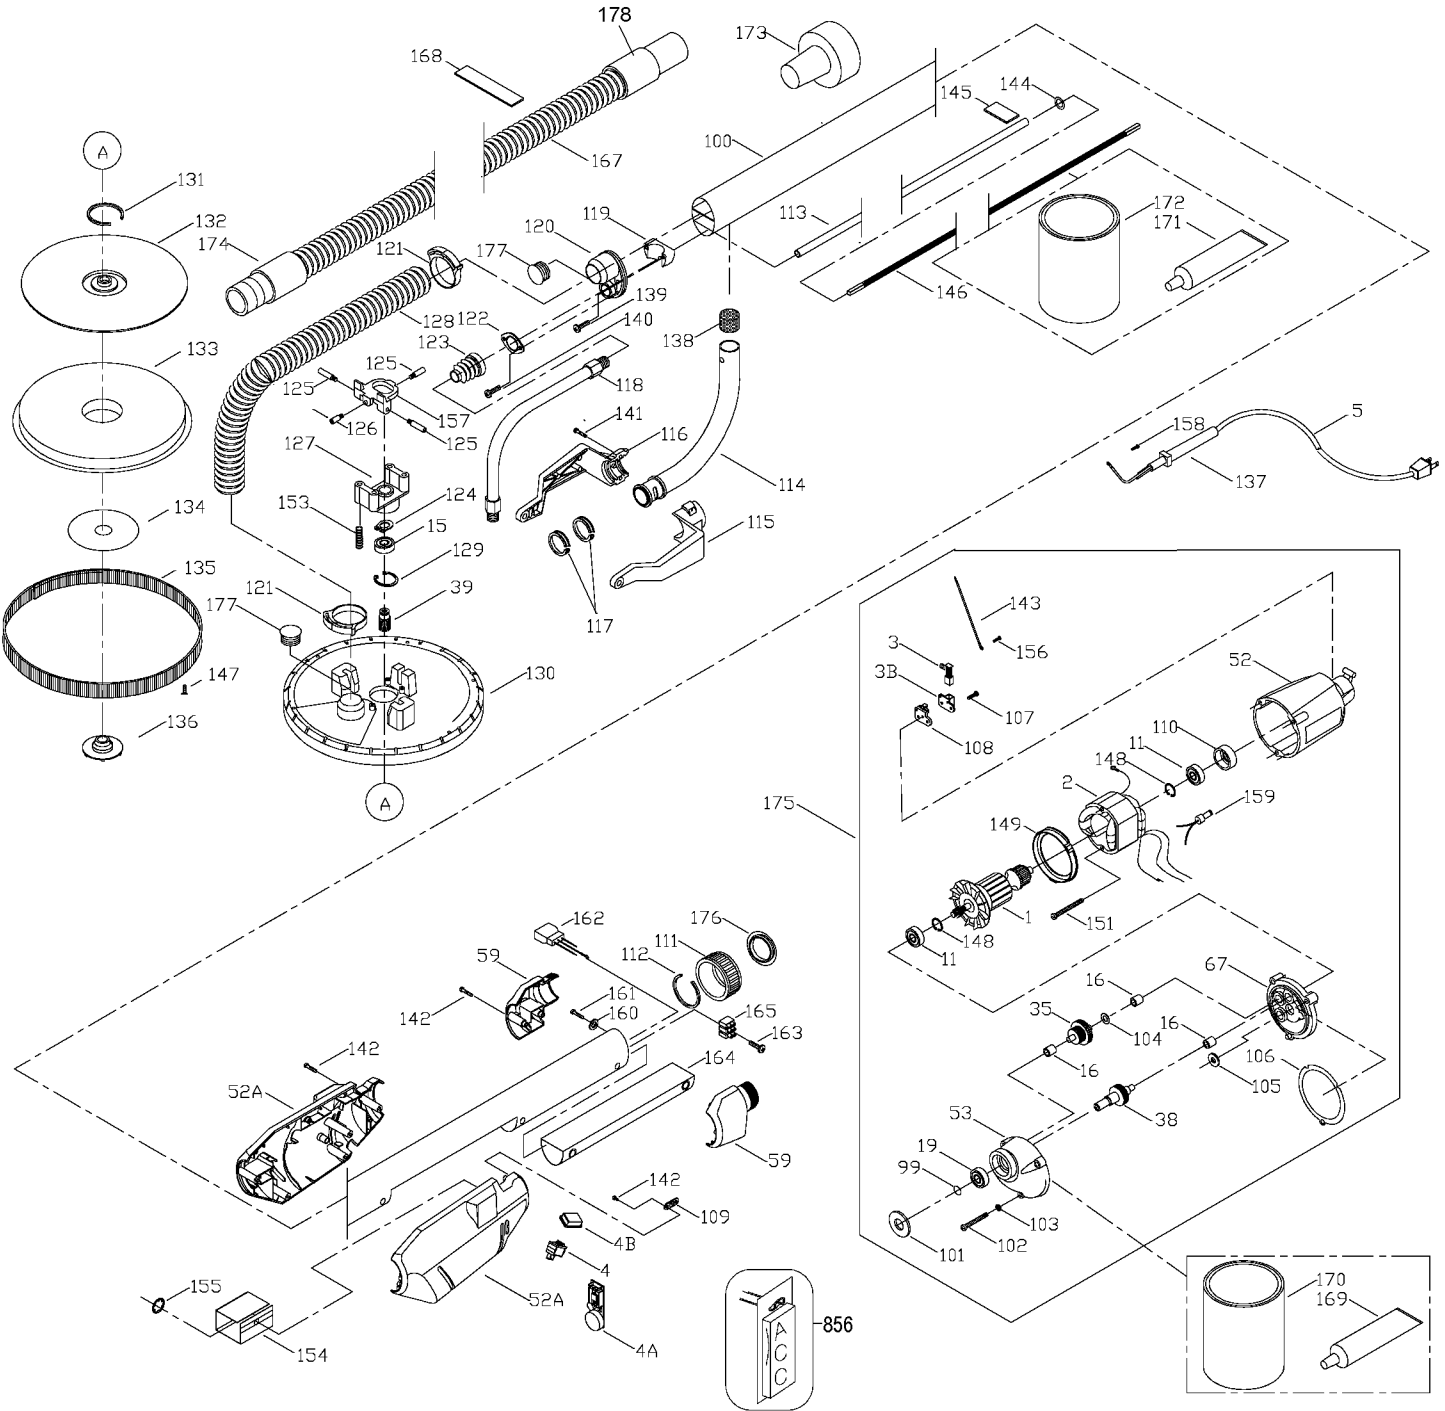

## Parts List for 7801 Type 1

Item Number	Part Number	Description	Qty Required
1	653108-00SV	ARMATURE	1
1	885333	ARMATURE 230V	1
1	896939	ARMATURE	1
2	900134SV	FIELD	1
2	000000-00	No Longer Available	1
2	899569	FIELD	1
3	N122895	BRUSH & SPRING	2
3	N119739	BRUSH & SPRING	2
3	694301	BRUSH HOLDER	2
4	887453	SWITCH	1
4	887454	SWITCH (ON-OFF)	1
4	N029762	CONTROL MODULE	1
4	887452	DUST SHIELD	1
5	652775-00	CORD ASSY.	1
5	882017	CORD & PLUG	1
11	330003-85	BEARING	2
15	330003-64	BALL BEARING	1
16	330004-00	BEARING,NEEDLE	2
19	330003-17	BEARING,BALL	1
35	697674-SV	IDLER ASSY	1
38	877787	SPINDLE GEAR ASSY	1
39	A04176	SPINDLE	1
52	876677	MOTOR HSG PKG	1
52	899534	HOUSING SET	1
53	886654SV	GEAR HOUSING	1
59	885163	VACUUM ADAPT HSG SET	1
67	697684SV	INTERMEDIATE PLATE	1

## Parts List for 7801 Type 1

Item Number	Part Number	Description	Qty Required
99	859769	RET RING	1
100	885331SV	MAIN TUBE 230V	1
100	882168	MAIN TUBE	1
101	000000-00	No Longer Available	1
102	694015	SCREW	3
103	802648	WASHER	3
104	848741	WASHER	1
105	852714	SLINGER	1
106	698609	GASKET	1
107	864136	SCREW	2
108	694298	BRUSH INSULATOR	2
109	861434	CORD CLAMP	1
110	694432	BEARING MOUNT	1
111	877772	HOSE CLAMP NUT	1
113	877774	GUIDE TUBE	1
114	645825-00	TUBE	1
115	879688	HEAD	1
116	877725	HEAD	1
117	877730	NYLON BUSHING	2
118	659373-00	CASING	1
119	877733	TUBE CLAMP PLATE	1
120	889303	TUBE SUPPORT HOUSING	1
122	879737	CLAMP PLATE	1
123	879772	BELLOWS	1
124	684179	RETAINING RING	1
125	879685	GUIDE PIN (LONG)	3
126	879686	GUIDE PIN (SHORT)	1