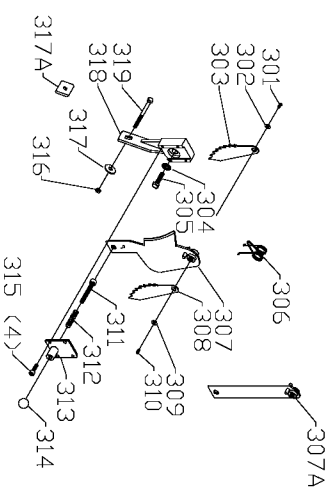

POWERMATIC 66 SPLITTER ASSY