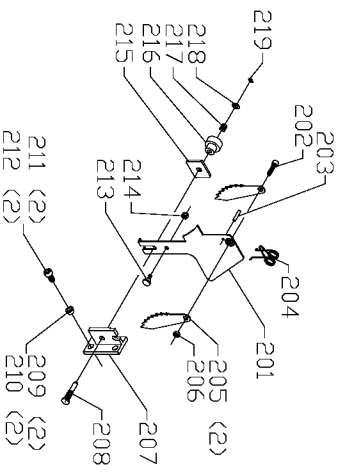

## Parts List for 78-959 Type 1

| Item Number | Part Number | Description          | Qty Required |
|-------------|-------------|----------------------|--------------|
| 1           | 1350244     | LOCKING COLLAR       | 1            |
| 2           | 1350246     | SPRING               | 1            |
| 3           | 1350243     | LOCKING ROD          | 1            |
| 4           | 1350245     | KNOB                 | 1            |
| 5           | 1350403     | SCREW                | 1            |
| 6           | 1350280     | LOCK NUT             | 1            |
| 7           | 1350406     | LOCK NUT             | 1            |
| 8           | 1350253     | UPPER LINKAGE ASSY   | 1            |
| 9           | 1350241     | COUNTERWEIGHT ASSY   | 1            |
| 10          | 1350249     | KNOB                 | 1            |
| 11          | 1350248     | EYE BOLT             | 1            |
| 12          | 1350247     | SPRING               | 1            |
| 13          | 1350260     | KNOB                 | 1            |
| 14          | 1350259     | BASKET GUIDE ASSY    | 1            |
| 16          | 1350250     | END CAP              | 2            |
| 17          | 1350303     | SCREW                | 2            |
| 18          | 1350280     | LOCK NUT             | 2            |
| 20          | 1350267     | BASKET ADJ ASSY      | 1            |
| 21          | 1350268     | ADJUSTMENT SCREW     | 1            |
| 22          | 1350260     | KNOB                 | 1            |
| 23          | 1350326     | GUARD MOUNT ASSY     | 1            |
| 23          | 1350262     | NAMEPLATE            | 1            |
| 23          | 1352171     | WARNING LABEL        | 1            |
| 23          | 000000-00   | No Longer Available  | 1            |
| 24          | 1350269     | CRANK HANDLE LOCKNUT | 1            |
| 25          | 1350270     | CRANK HANDLE         | 1            |
| 26          | 1350291     | HEX NUT              | 1            |