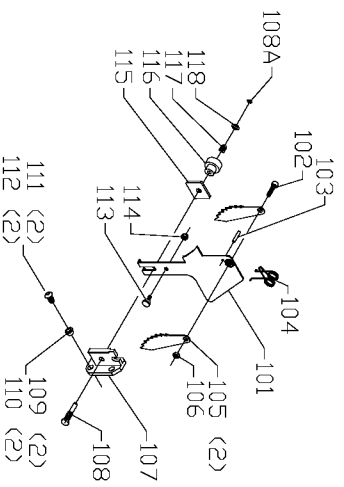

**DELTA SPLITTER ASSY
(CURRENT MODELS ONLY)**