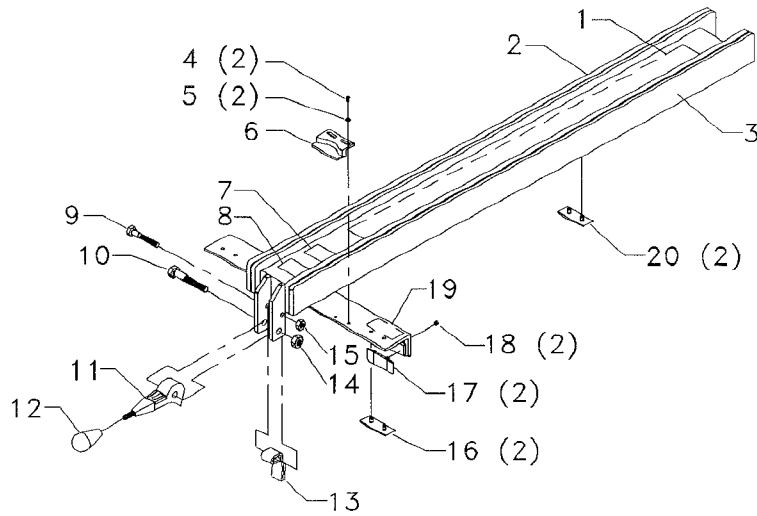

BIESEMEYER® UNIVERSAL T-SQUARE®

FENCE SYSTEMS

MODEL 78-930 28" CAPACITY

MODEL 78-931 40" CAPACITY

MODEL 78-935 52" CAPACITY

CS-12

Part No. 1349986

Revised 3-3-99

78-929 RIGHT EXTENSION TABLE - 28" FENCE SYSTEM
78-934 RIGHT EXTENSION TABLE - 40" FENCE SYSTEM
78-938 RIGHT EXTENSION TABLE - 52" FENCE SYSTEM

78-951 STEEL SUPPORT LEGS (SET OF 2)

78-941 36" T-SQUARE[®] AUXILIARY FENCE

Parts List for 78-935 Type 1

Item Number	Part Number	Description	Qty Required
37	1350137	REAR RAIL - 28	1
37	1350001	REAR RAIL - 40	1
37	1350135	REAR RAIL - 52	1
38	1350289	SCREW	4
39	1350290	FLAT WASHER	4
40	1350284	HEX NUT	4
41	1350139	TUBE ASSY - 28	1
41	1350004	TUBE ASSY - 40	1
41	1350133	TUBE ASSY - 52	1
42	79-056	12FT R-TAPE	1
42	79-056	12FT R-TAPE	1
43	1350284	HEX NUT	6
44	491957-00	LOCK WASHER	6
45	1350283	FLAT WASHER	6
46	1350282	SCREW	6
47	1350291	HEX NUT	3
48	1350288	LOCK WASHER	3
49	1350286	FLAT WASHER	3
50	1352011	SCREW	3
51	1350291	HEX NUT	1
52	1350288	LOCK WASHER	1
53	1350286	FLAT WASHER	1
54	1350124	SWITCH BRACKET	1
55	1350292	SCREW	1
56	491957-00	LOCK WASHER	2
57	1350294	SCREW	2
58	1350295	SCREW	4

Parts List for J8-935 Type 1

Item Number	Part Number	Description	Qty Required
59	491957-00	LOCK WASHER	4
60	1350138	FRONT RAIL - 28	1
60	1350000	FRONT RAIL - 40	1
60	1350134	FRONT RAIL - 52	1
61	1350284	HEX NUT	4
62	1350290	FLAT WASHER	4
63	1350289	SCREW	4
301	1350284	HEX NUT	4
302	1350283	FLAT WASHER	4
303	1350630	SCREW SELF TAP#8X1/2	8
304	1350289	SCREW	4
305	1350061	LEG ASSY WHITE	2
306	1350194	LEVELING ASSY	2
307	1350291	HEX NUT	2
401	1350260	KNOB	2
402	1350280	LOCK NUT	2
403	1350283	FLAT WASHER	2
404	1350280	LOCK NUT	2
405	1350178	BRACKET ASSY	2
406	1350303	SCREW	2
407	000000-00	No Longer Available	2
408	000000-00	No Longer Available	1
409	1350295	SCREW	1
410	000000-00	No Longer Available	1
411	1350298	COUPLING NUT	1
412	1350300	SCREW	8
413	1350302	SCREW	2