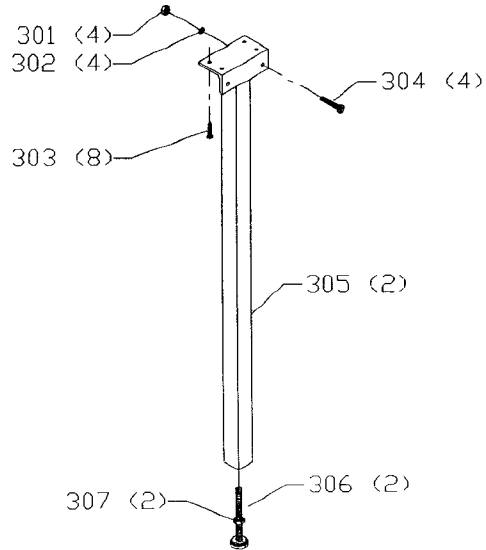

BIESEMEYER® UNIVERSAL T-SQUARE®

FENCE SYSTEMS

MODEL 78-930 28" CAPACITY

MODEL 78-931 40" CAPACITY

MODEL 78-935 52" CAPACITY

CS-12

Part No. 1349986

Revised 3-3-99

78-929 RIGHT EXTENSION TABLE - 28" FENCE SYSTEM
78-934 RIGHT EXTENSION TABLE - 40" FENCE SYSTEM
78-938 RIGHT EXTENSION TABLE - 52" FENCE SYSTEM

78-951 STEEL SUPPORT LEGS (SET OF 2)

78-941 36" T-SQUARE[®] AUXILIARY FENCE

Parts List for 78-935 Type 1

Item Number	Part Number	Description	Qty Required
37	1350137	REAR RAIL - 28	1
37	1350001	REAR RAIL - 40	1
37	1350135	REAR RAIL - 52	1
38	1350289	SCREW	4
39	1350290	FLAT WASHER	4
40	1350284	HEX NUT	4
41	1350139	TUBE ASSY - 28	1
41	1350004	TUBE ASSY - 40	1
41	1350133	TUBE ASSY - 52	1
42	79-056	12FT R-TAPE	1
42	79-056	12FT R-TAPE	1
43	1350284	HEX NUT	6
44	491957-00	LOCK WASHER	6
45	1350283	FLAT WASHER	6
46	1350282	SCREW	6
47	1350291	HEX NUT	3
48	1350288	LOCK WASHER	3
49	1350286	FLAT WASHER	3
50	1352011	SCREW	3
51	1350291	HEX NUT	1
52	1350288	LOCK WASHER	1
53	1350286	FLAT WASHER	1
54	1350124	SWITCH BRACKET	1
55	1350292	SCREW	1
56	491957-00	LOCK WASHER	2
57	1350294	SCREW	2
58	1350295	SCREW	4

Parts List for J8-935 Type 1

Item Number	Part Number	Description	Qty Required
59	491957-00	LOCK WASHER	4
60	1350138	FRONT RAIL - 28	1
60	1350000	FRONT RAIL - 40	1
60	1350134	FRONT RAIL - 52	1
61	1350284	HEX NUT	4
62	1350290	FLAT WASHER	4
63	1350289	SCREW	4
301	1350284	HEX NUT	4
302	1350283	FLAT WASHER	4
303	1350630	SCREW SELF TAP#8X1/2	8
304	1350289	SCREW	4
305	1350061	LEG ASSY WHITE	2
306	1350194	LEVELING ASSY	2
307	1350291	HEX NUT	2
401	1350260	KNOB	2
402	1350280	LOCK NUT	2
403	1350283	FLAT WASHER	2
404	1350280	LOCK NUT	2
405	1350178	BRACKET ASSY	2
406	1350303	SCREW	2
407	000000-00	No Longer Available	2
408	000000-00	No Longer Available	1
409	1350295	SCREW	1
410	000000-00	No Longer Available	1
411	1350298	COUPLING NUT	1
412	1350300	SCREW	8
413	1350302	SCREW	2