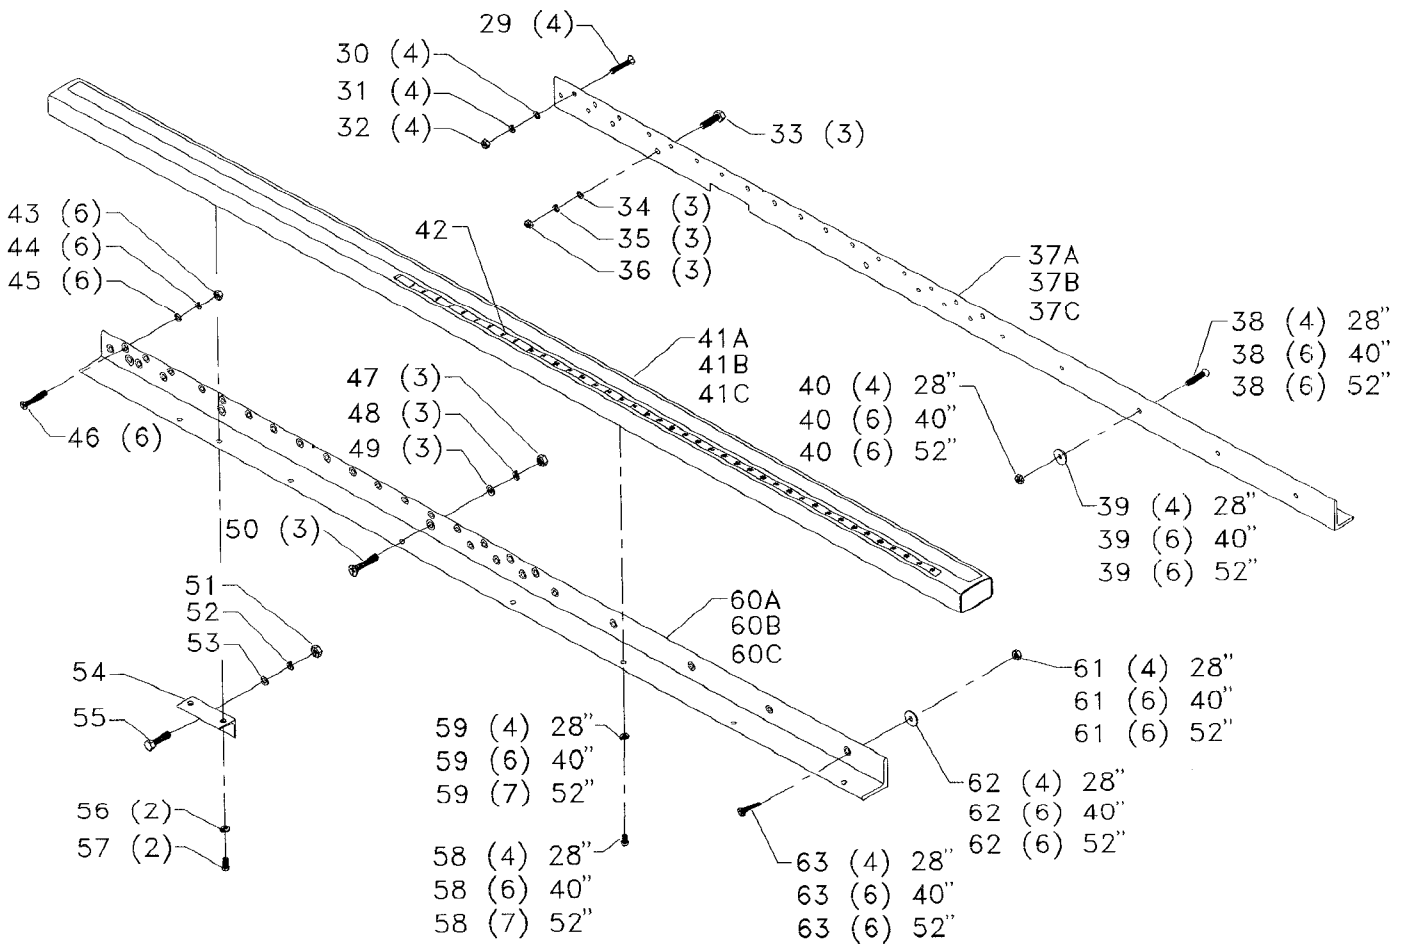

BIESEMEYER® UNIVERSAL T-SQUARE®

FENCE SYSTEMS

MODEL 78-930 28" CAPACITY

MODEL 78-931 40" CAPACITY

MODEL 78-935 52" CAPACITY

CS-12

Part No. 1349986

Revised 3-3-99

78-929 RIGHT EXTENSION TABLE - 28" FENCE SYSTEM
78-934 RIGHT EXTENSION TABLE - 40" FENCE SYSTEM
78-938 RIGHT EXTENSION TABLE - 52" FENCE SYSTEM

78-951 STEEL SUPPORT LEGS (SET OF 2)

78-941 36" T-SQUARE[®] AUXILIARY FENCE

Parts List for 78-935 Type 1

Item Number	Part Number	Description	Qty Required
37	1350137	REAR RAIL - 28	1
37	1350001	REAR RAIL - 40	1
37	1350135	REAR RAIL - 52	1
38	1350289	SCREW	4
39	1350290	FLAT WASHER	4
40	1350284	HEX NUT	4
41	1350139	TUBE ASSY - 28	1
41	1350004	TUBE ASSY - 40	1
41	1350133	TUBE ASSY - 52	1
42	79-056	12FT R-TAPE	1
42	79-056	12FT R-TAPE	1
43	1350284	HEX NUT	6
44	491957-00	LOCK WASHER	6
45	1350283	FLAT WASHER	6
46	1350282	SCREW	6
47	1350291	HEX NUT	3
48	1350288	LOCK WASHER	3
49	1350286	FLAT WASHER	3
50	1352011	SCREW	3
51	1350291	HEX NUT	1
52	1350288	LOCK WASHER	1
53	1350286	FLAT WASHER	1
54	1350124	SWITCH BRACKET	1
55	1350292	SCREW	1
56	491957-00	LOCK WASHER	2
57	1350294	SCREW	2
58	1350295	SCREW	4

Parts List for J8-935 Type 1

Item Number	Part Number	Description	Qty Required
59	491957-00	LOCK WASHER	4
60	1350138	FRONT RAIL - 28	1
60	1350000	FRONT RAIL - 40	1
60	1350134	FRONT RAIL - 52	1
61	1350284	HEX NUT	4
62	1350290	FLAT WASHER	4
63	1350289	SCREW	4
301	1350284	HEX NUT	4
302	1350283	FLAT WASHER	4
303	1350630	SCREW SELF TAP#8X1/2	8
304	1350289	SCREW	4
305	1350061	LEG ASSY WHITE	2
306	1350194	LEVELING ASSY	2
307	1350291	HEX NUT	2
401	1350260	KNOB	2
402	1350280	LOCK NUT	2
403	1350283	FLAT WASHER	2
404	1350280	LOCK NUT	2
405	1350178	BRACKET ASSY	2
406	1350303	SCREW	2
407	000000-00	No Longer Available	2
408	000000-00	No Longer Available	1
409	1350295	SCREW	1
410	000000-00	No Longer Available	1
411	1350298	COUPLING NUT	1
412	1350300	SCREW	8
413	1350302	SCREW	2