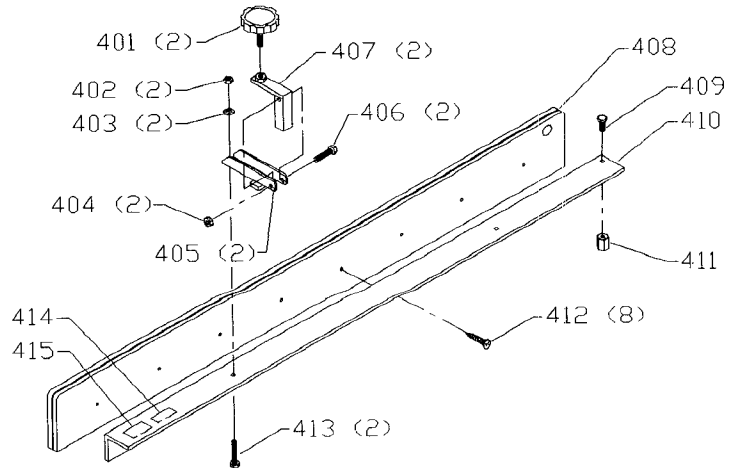

BIESEMEYER® UNIVERSAL T-SQUARE®

FENCE SYSTEMS

MODEL 78-930 28" CAPACITY

MODEL 78-931 40" CAPACITY

MODEL 78-935 52" CAPACITY

CS-12

Part No. 1349986

Revised 3-3-99

78-929 RIGHT EXTENSION TABLE - 28" FENCE SYSTEM
78-934 RIGHT EXTENSION TABLE - 40" FENCE SYSTEM
78-938 RIGHT EXTENSION TABLE - 52" FENCE SYSTEM

78-951 STEEL SUPPORT LEGS (SET OF 2)

78-941 36" T-SQUARE[®] AUXILIARY FENCE

Parts List for 78-935 Type 1

Item Number	Part Number	Description	Qty Required
37	1350137	REAR RAIL - 28	1
37	1350001	REAR RAIL - 40	1
37	1350135	REAR RAIL - 52	1
38	1350289	SCREW	4
39	1350290	FLAT WASHER	4
40	1350284	HEX NUT	4
41	1350139	TUBE ASSY - 28	1
41	1350004	TUBE ASSY - 40	1
41	1350133	TUBE ASSY - 52	1
42	79-056	12FT R-TAPE	1
42	79-056	12FT R-TAPE	1
43	1350284	HEX NUT	6
44	491957-00	LOCK WASHER	6
45	1350283	FLAT WASHER	6
46	1350282	SCREW	6
47	1350291	HEX NUT	3
48	1350288	LOCK WASHER	3
49	1350286	FLAT WASHER	3
50	1352011	SCREW	3
51	1350291	HEX NUT	1
52	1350288	LOCK WASHER	1
53	1350286	FLAT WASHER	1
54	1350124	SWITCH BRACKET	1
55	1350292	SCREW	1
56	491957-00	LOCK WASHER	2
57	1350294	SCREW	2
58	1350295	SCREW	4

Parts List for J8-935 Type 1

Item Number	Part Number	Description	Qty Required
59	491957-00	LOCK WASHER	4
60	1350138	FRONT RAIL - 28	1
60	1350000	FRONT RAIL - 40	1
60	1350134	FRONT RAIL - 52	1
61	1350284	HEX NUT	4
62	1350290	FLAT WASHER	4
63	1350289	SCREW	4
301	1350284	HEX NUT	4
302	1350283	FLAT WASHER	4
303	1350630	SCREW SELF TAP#8X1/2	8
304	1350289	SCREW	4
305	1350061	LEG ASSY WHITE	2
306	1350194	LEVELING ASSY	2
307	1350291	HEX NUT	2
401	1350260	KNOB	2
402	1350280	LOCK NUT	2
403	1350283	FLAT WASHER	2
404	1350280	LOCK NUT	2
405	1350178	BRACKET ASSY	2
406	1350303	SCREW	2
407	000000-00	No Longer Available	2
408	000000-00	No Longer Available	1
409	1350295	SCREW	1
410	000000-00	No Longer Available	1
411	1350298	COUPLING NUT	1
412	1350300	SCREW	8
413	1350302	SCREW	2