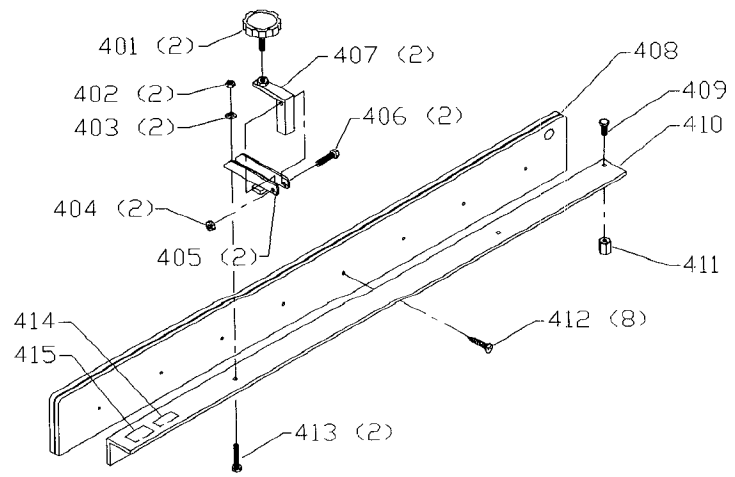

BIESEMEYER® UNIVERSAL T-SQUARE®

FENCE SYSTEMS

MODEL 78-930 28" CAPACITY

MODEL 78-931 40" CAPACITY

MODEL 78-935 52" CAPACITY

CS-12

Part No. 1349986

Revised 3-3-99

78-929 RIGHT EXTENSION TABLE - 28" FENCE SYSTEM
78-934 RIGHT EXTENSION TABLE - 40" FENCE SYSTEM
78-938 RIGHT EXTENSION TABLE - 52" FENCE SYSTEM

78-951 STEEL SUPPORT LEGS (SET OF 2)

78-941 36" T-SQUARE[®] AUXILARY FENCE

Parts List for 78-931 Type 1

Item Number	Part Number	Description	Qty Required
37	1350137	REAR RAIL - 28	1
37	1350001	REAR RAIL - 40	1
37	1350135	REAR RAIL - 52	1
38	1350289	SCREW	4
39	1350290	FLAT WASHER	4
40	1350284	HEX NUT	4
41	1350139	TUBE ASSY - 28	1
41	1350004	TUBE ASSY - 40	1
41	1350133	TUBE ASSY - 52	1
42	79-056	12FT R-TAPE	1
42	79-056	12FT R-TAPE	1
43	1350284	HEX NUT	6
44	491957-00	LOCK WASHER	6
45	1350283	FLAT WASHER	6
46	1350282	SCREW	6
47	1350291	HEX NUT	3
48	1350288	LOCK WASHER	3
49	1350286	FLAT WASHER	3
50	1352011	SCREW	3
51	1350291	HEX NUT	1
52	1350288	LOCK WASHER	1
53	1350286	FLAT WASHER	1
54	1350124	SWITCH BRACKET	1
55	1350292	SCREW	1
56	491957-00	LOCK WASHER	2
57	1350294	SCREW	2
58	1350295	SCREW	4

Parts List for 78-931 Type 1

Item Number	Part Number	Description	Qty Required
59	491957-00	LOCK WASHER	4
60	1350138	FRONT RAIL - 28	1
60	1350000	FRONT RAIL - 40	1
60	1350134	FRONT RAIL - 52	1
61	1350284	HEX NUT	4
62	1350290	FLAT WASHER	4
63	1350289	SCREW	4
301	1350284	HEX NUT	4
302	1350283	FLAT WASHER	4
303	1350630	SCREW SELF TAP#8X1/2	8
304	1350289	SCREW	4
305	1350061	LEG ASSY WHITE	2
306	1350194	LEVELING ASSY	2
307	1350291	HEX NUT	2
401	1350260	KNOB	2
402	1350280	LOCK NUT	2
403	1350283	FLAT WASHER	2
404	1350280	LOCK NUT	2
405	1350178	BRACKET ASSY	2
406	1350303	SCREW	2
407	000000-00	No Longer Available	2
408	000000-00	No Longer Available	1
409	1350295	SCREW	1
410	000000-00	No Longer Available	1
411	1350298	COUPLING NUT	1
412	1350300	SCREW	8
413	1350302	SCREW	2