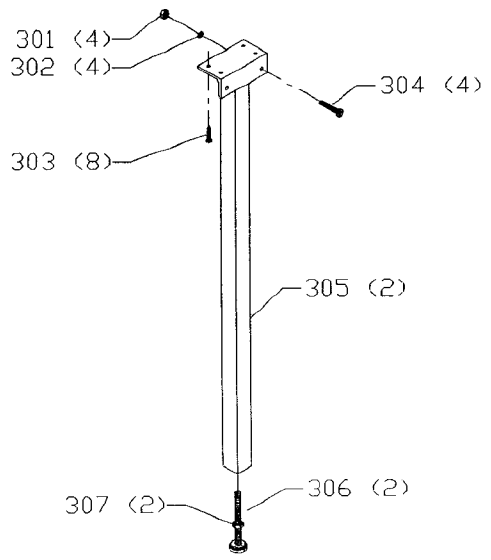

BIESEMEYER® UNIVERSAL T-SQUARE®

FENCE SYSTEMS

MODEL 78-930 28" CAPACITY

MODEL 78-931 40" CAPACITY

MODEL 78-935 52" CAPACITY

CS-12

Part No. 1349986

Revised 3-3-99

78-929 RIGHT EXTENSION TABLE - 28" FENCE SYSTEM
78-934 RIGHT EXTENSION TABLE - 40" FENCE SYSTEM
78-938 RIGHT EXTENSION TABLE - 52" FENCE SYSTEM

78-951 STEEL SUPPORT LEGS (SET OF 2)

78-941 36" T-SQUARE[®] AUXILARY FENCE

Parts List for 78-931 Type 1

Item Number	Part Number	Description	Qty Required
37	1350137	REAR RAIL - 28	1
37	1350001	REAR RAIL - 40	1
37	1350135	REAR RAIL - 52	1
38	1350289	SCREW	4
39	1350290	FLAT WASHER	4
40	1350284	HEX NUT	4
41	1350139	TUBE ASSY - 28	1
41	1350004	TUBE ASSY - 40	1
41	1350133	TUBE ASSY - 52	1
42	79-056	12FT R-TAPE	1
42	79-056	12FT R-TAPE	1
43	1350284	HEX NUT	6
44	491957-00	LOCK WASHER	6
45	1350283	FLAT WASHER	6
46	1350282	SCREW	6
47	1350291	HEX NUT	3
48	1350288	LOCK WASHER	3
49	1350286	FLAT WASHER	3
50	1352011	SCREW	3
51	1350291	HEX NUT	1
52	1350288	LOCK WASHER	1
53	1350286	FLAT WASHER	1
54	1350124	SWITCH BRACKET	1
55	1350292	SCREW	1
56	491957-00	LOCK WASHER	2
57	1350294	SCREW	2
58	1350295	SCREW	4

Parts List for 78-931 Type 1

Item Number	Part Number	Description	Qty Required
59	491957-00	LOCK WASHER	4
60	1350138	FRONT RAIL - 28	1
60	1350000	FRONT RAIL - 40	1
60	1350134	FRONT RAIL - 52	1
61	1350284	HEX NUT	4
62	1350290	FLAT WASHER	4
63	1350289	SCREW	4
301	1350284	HEX NUT	4
302	1350283	FLAT WASHER	4
303	1350630	SCREW SELF TAP#8X1/2	8
304	1350289	SCREW	4
305	1350061	LEG ASSY WHITE	2
306	1350194	LEVELING ASSY	2
307	1350291	HEX NUT	2
401	1350260	KNOB	2
402	1350280	LOCK NUT	2
403	1350283	FLAT WASHER	2
404	1350280	LOCK NUT	2
405	1350178	BRACKET ASSY	2
406	1350303	SCREW	2
407	000000-00	No Longer Available	2
408	000000-00	No Longer Available	1
409	1350295	SCREW	1
410	000000-00	No Longer Available	1
411	1350298	COUPLING NUT	1
412	1350300	SCREW	8
413	1350302	SCREW	2