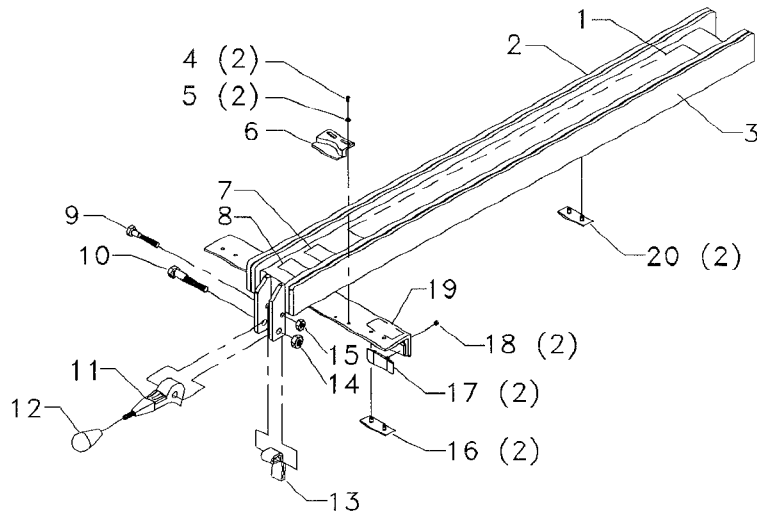

BIESEMEYER® UNIVERSAL T-SQUARE®

FENCE SYSTEMS

MODEL 78-930 28" CAPACITY

MODEL 78-931 40" CAPACITY

MODEL 78-935 52" CAPACITY

CS-12

Part No. 1349986

Revised 3-3-99

78-929 RIGHT EXTENSION TABLE - 28" FENCE SYSTEM
78-934 RIGHT EXTENSION TABLE - 40" FENCE SYSTEM
78-938 RIGHT EXTENSION TABLE - 52" FENCE SYSTEM

78-951 STEEL SUPPORT LEGS (SET OF 2)

78-941 36" T-SQUARE[®] AUXILARY FENCE

Parts List for 78-931 Type 1

Item Number	Part Number	Description	Qty Required
37	1350137	REAR RAIL - 28	1
37	1350001	REAR RAIL - 40	1
37	1350135	REAR RAIL - 52	1
38	1350289	SCREW	4
39	1350290	FLAT WASHER	4
40	1350284	HEX NUT	4
41	1350139	TUBE ASSY - 28	1
41	1350004	TUBE ASSY - 40	1
41	1350133	TUBE ASSY - 52	1
42	79-056	12FT R-TAPE	1
42	79-056	12FT R-TAPE	1
43	1350284	HEX NUT	6
44	491957-00	LOCK WASHER	6
45	1350283	FLAT WASHER	6
46	1350282	SCREW	6
47	1350291	HEX NUT	3
48	1350288	LOCK WASHER	3
49	1350286	FLAT WASHER	3
50	1352011	SCREW	3
51	1350291	HEX NUT	1
52	1350288	LOCK WASHER	1
53	1350286	FLAT WASHER	1
54	1350124	SWITCH BRACKET	1
55	1350292	SCREW	1
56	491957-00	LOCK WASHER	2
57	1350294	SCREW	2
58	1350295	SCREW	4

Parts List for 78-931 Type 1

Item Number	Part Number	Description	Qty Required
59	491957-00	LOCK WASHER	4
60	1350138	FRONT RAIL - 28	1
60	1350000	FRONT RAIL - 40	1
60	1350134	FRONT RAIL - 52	1
61	1350284	HEX NUT	4
62	1350290	FLAT WASHER	4
63	1350289	SCREW	4
301	1350284	HEX NUT	4
302	1350283	FLAT WASHER	4
303	1350630	SCREW SELF TAP#8X1/2	8
304	1350289	SCREW	4
305	1350061	LEG ASSY WHITE	2
306	1350194	LEVELING ASSY	2
307	1350291	HEX NUT	2
401	1350260	KNOB	2
402	1350280	LOCK NUT	2
403	1350283	FLAT WASHER	2
404	1350280	LOCK NUT	2
405	1350178	BRACKET ASSY	2
406	1350303	SCREW	2
407	000000-00	No Longer Available	2
408	000000-00	No Longer Available	1
409	1350295	SCREW	1
410	000000-00	No Longer Available	1
411	1350298	COUPLING NUT	1
412	1350300	SCREW	8
413	1350302	SCREW	2