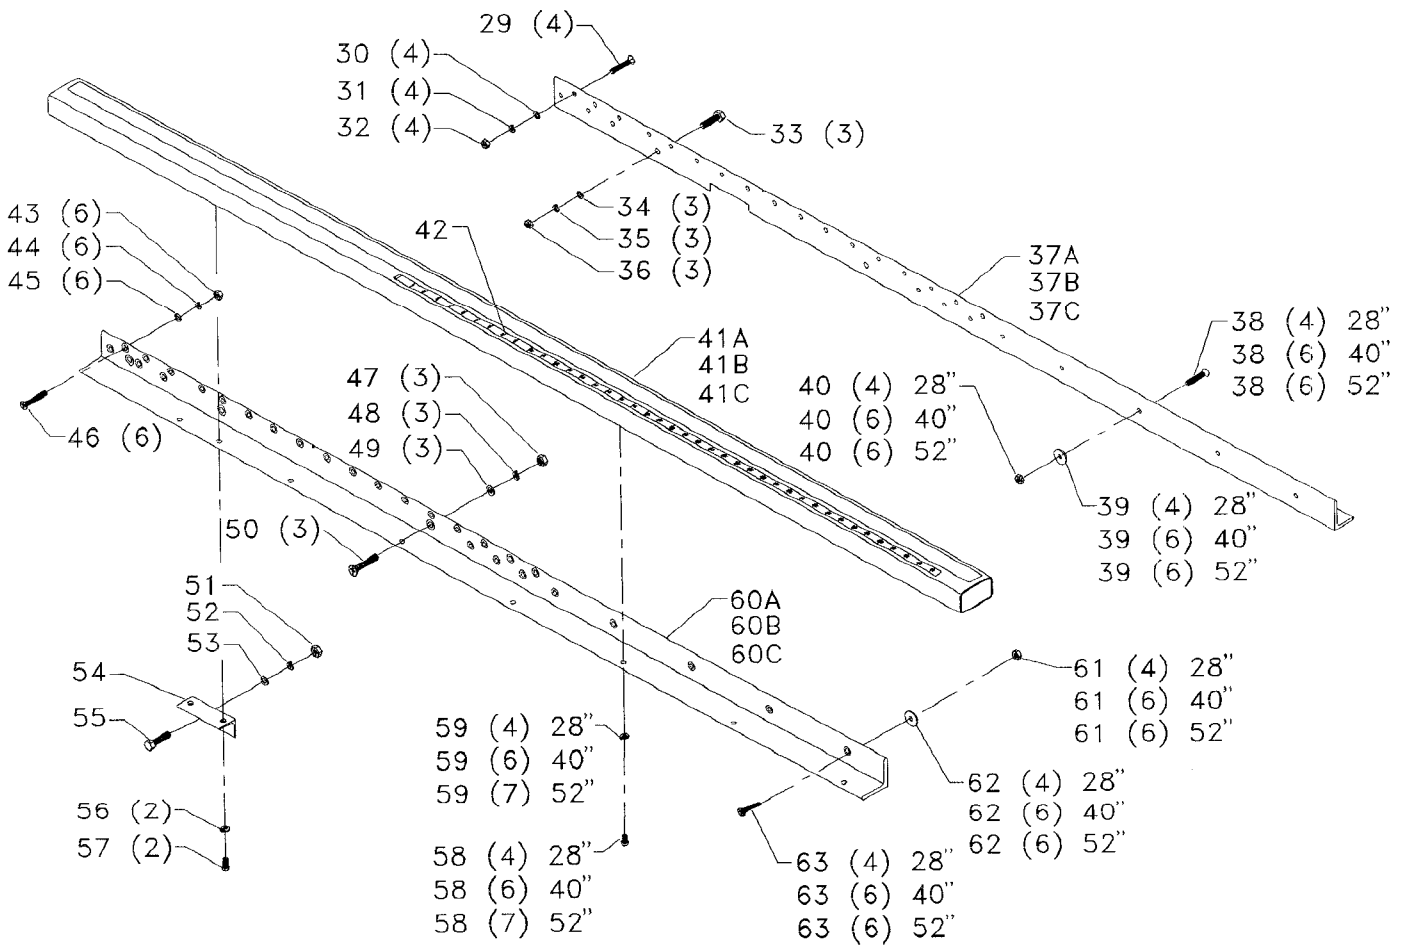

BIESEMEYER® UNIVERSAL T-SQUARE®

FENCE SYSTEMS

MODEL 78-930 28" CAPACITY

MODEL 78-931 40" CAPACITY

MODEL 78-935 52" CAPACITY

CS-12

Part No. 1349986

Revised 3-3-99

78-929 RIGHT EXTENSION TABLE - 28" FENCE SYSTEM
78-934 RIGHT EXTENSION TABLE - 40" FENCE SYSTEM
78-938 RIGHT EXTENSION TABLE - 52" FENCE SYSTEM

78-951 STEEL SUPPORT LEGS (SET OF 2)

78-941 36" T-SQUARE[®] AUXILARY FENCE

Parts List for 78-931 Type 1

Item Number	Part Number	Description	Qty Required
37	1350137	REAR RAIL - 28	1
37	1350001	REAR RAIL - 40	1
37	1350135	REAR RAIL - 52	1
38	1350289	SCREW	4
39	1350290	FLAT WASHER	4
40	1350284	HEX NUT	4
41	1350139	TUBE ASSY - 28	1
41	1350004	TUBE ASSY - 40	1
41	1350133	TUBE ASSY - 52	1
42	79-056	12FT R-TAPE	1
42	79-056	12FT R-TAPE	1
43	1350284	HEX NUT	6
44	491957-00	LOCK WASHER	6
45	1350283	FLAT WASHER	6
46	1350282	SCREW	6
47	1350291	HEX NUT	3
48	1350288	LOCK WASHER	3
49	1350286	FLAT WASHER	3
50	1352011	SCREW	3
51	1350291	HEX NUT	1
52	1350288	LOCK WASHER	1
53	1350286	FLAT WASHER	1
54	1350124	SWITCH BRACKET	1
55	1350292	SCREW	1
56	491957-00	LOCK WASHER	2
57	1350294	SCREW	2
58	1350295	SCREW	4

Parts List for 78-931 Type 1

Item Number	Part Number	Description	Qty Required
59	491957-00	LOCK WASHER	4
60	1350138	FRONT RAIL - 28	1
60	1350000	FRONT RAIL - 40	1
60	1350134	FRONT RAIL - 52	1
61	1350284	HEX NUT	4
62	1350290	FLAT WASHER	4
63	1350289	SCREW	4
301	1350284	HEX NUT	4
302	1350283	FLAT WASHER	4
303	1350630	SCREW SELF TAP#8X1/2	8
304	1350289	SCREW	4
305	1350061	LEG ASSY WHITE	2
306	1350194	LEVELING ASSY	2
307	1350291	HEX NUT	2
401	1350260	KNOB	2
402	1350280	LOCK NUT	2
403	1350283	FLAT WASHER	2
404	1350280	LOCK NUT	2
405	1350178	BRACKET ASSY	2
406	1350303	SCREW	2
407	000000-00	No Longer Available	2
408	000000-00	No Longer Available	1
409	1350295	SCREW	1
410	000000-00	No Longer Available	1
411	1350298	COUPLING NUT	1
412	1350300	SCREW	8
413	1350302	SCREW	2