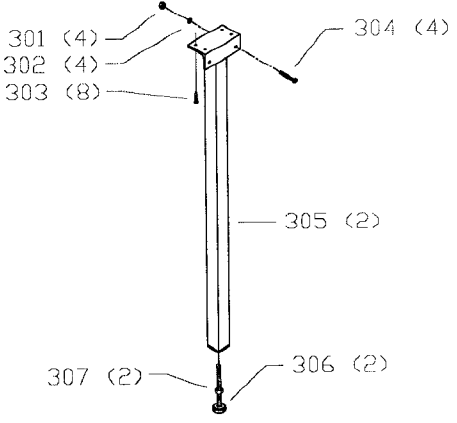

**78-928  
OUTFEED TABLE**

**78-925  
RIGHT EXTENSION TABLE  
(50" FENCE SYSTEM)**  
**&**  
**78-927  
RIGHT EXTENSION TABLE  
(30" FENCE SYSTEM)**

## Parts List for 78-907 Type 1

Item Number	Part Number	Description	Qty Required
1	000000-00	No Longer Available	1
2	1350147	BOARD KIT	1
3	1350147	BOARD KIT	1
4	1350275S	SCREW	2
5	1350276S	WASHER	2
6	1350315S	HEX NUT	1
7	1352593S	CURSOR	1
8	1352593S	CURSOR	1
9	1350316	FLAT HD SCREW	1
10	000000-00	No Longer Available	1
11	1350156S	NAMEPLATE	1
12	1350277S	BOLT	1
13	1350278S	SPECIAL SCREW	1
14	1352490S	CAM HANDLE ASSY	1
15	1350050S	KNOB	1
16	1352492S	CAM FOOT ASSY	1
17	1350279S	LOCK NUT	1
18	1350280S	LOCK NUT	1
19	1350019S	GLIDE PAD	2
20	1350051S	GLIDE PAD	2
21	1350492S	SET SCREW	2
22	1350079S	DECAL	1
23	1350019S	GLIDE PAD	2
33	1350285S	SCREW	3
34	1350286S	FLAT WASHER	3
35	1350288S	LOCK WASHER	3
36	1350287S	HEX NUT	3

## Parts List for 78-907 Type 1

Item Number	Part Number	Description	Qty Required
37	1359176S	RAIL	1
37	1359181S	REAR RAIL	1
37	000000-00	No Longer Available	1
38	1350289	SCREW	7
38	1350289	SCREW	4
39	1350317	FLAT WASHER	7
39	1350317	FLAT WASHER	4
40	1350284S	HEX NUT	4
40	1350284S	HEX NUT	7
41	1359177	GUIDE TUBE ASSY	1
41	1359180	GUIDE TUBE ASSY	1
42	79-064	12FT R-TAPE	1
46	1350291S	HEX NUT	3
47	1350288S	LOCK WASHER	3
48	1350286S	FLAT WASHER	3
49	1352011	SCREW	3
50	1350291S	HEX NUT	1
51	1350288S	LOCK WASHER	1
52	1350286S	FLAT WASHER	1
53	1350124S	SWITCH BRACKET	1
54	1350292S	SCREW	1
55	491957-00	LOCK WASHER	2
56	1350294S	SCREW	2
57	000000-00	No Longer Available	1
58	1350295S	SCREW	7
58	1350295S	SCREW	5
59	491957-00	LOCK WASHER	7