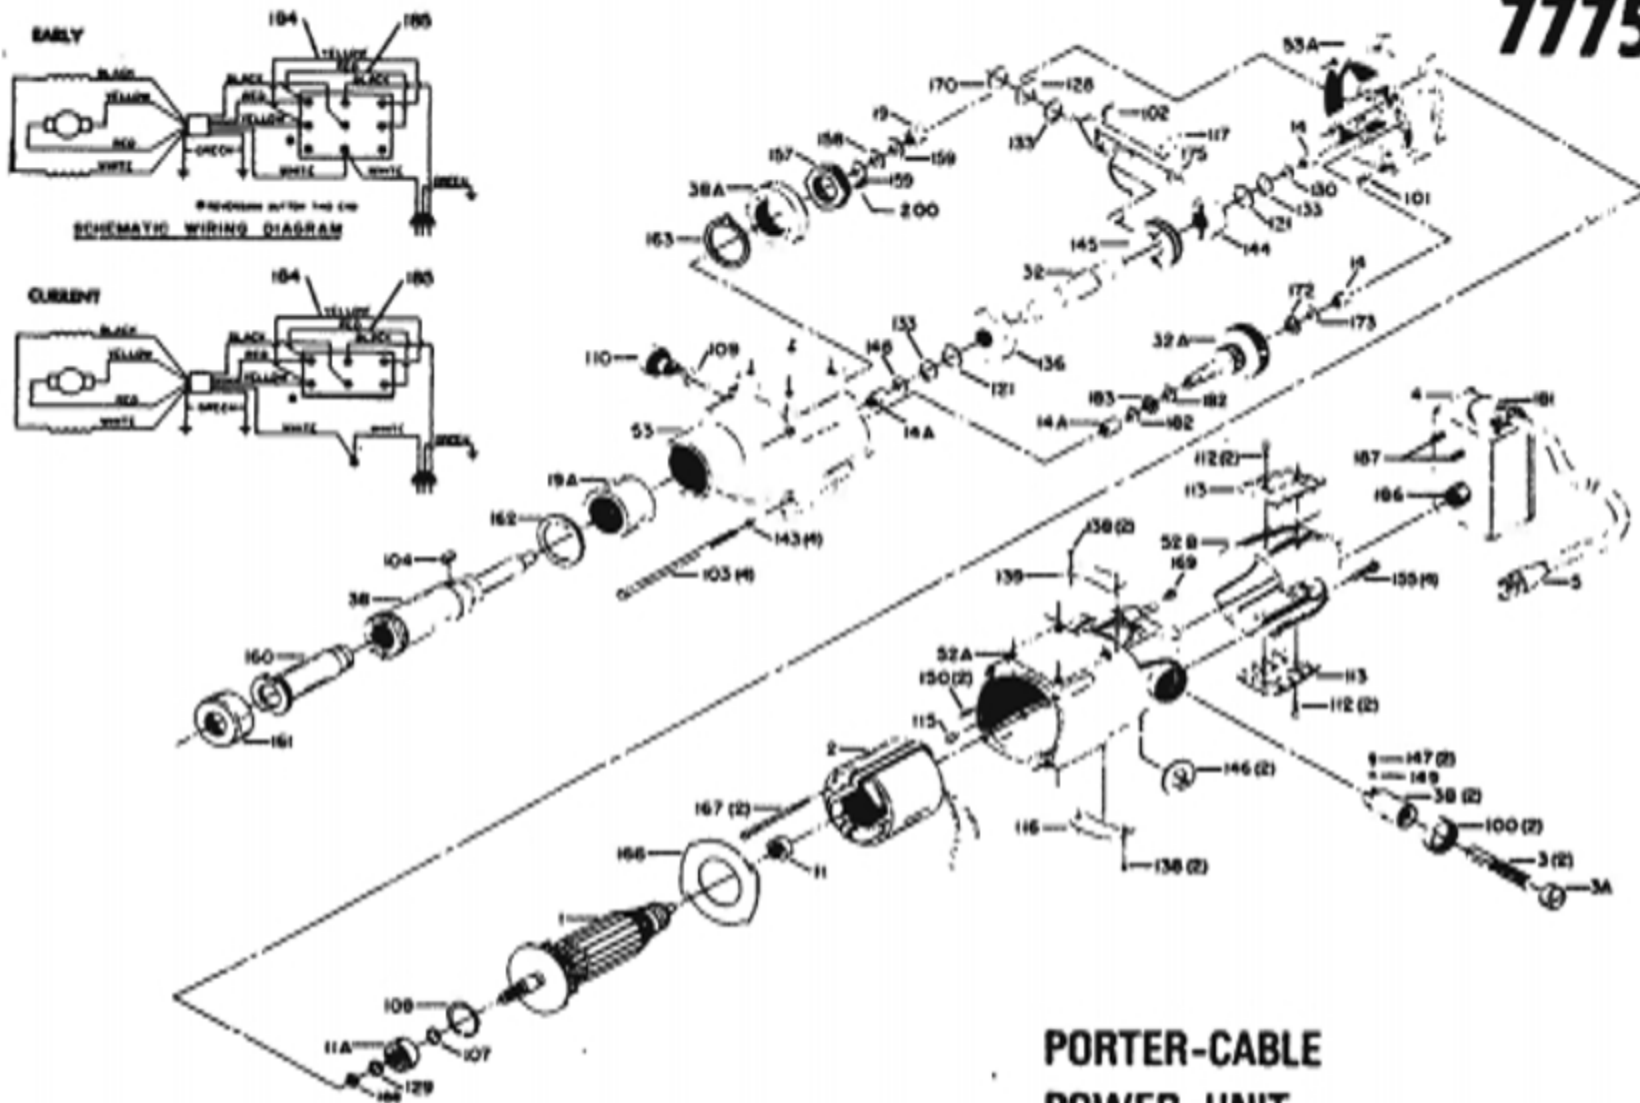

**77753**

**PORTER-CABLE  
POWER UNIT**

Ref. No.	Part No.	Description	Ref. No.	Part No.	Description	Ref. No.	Part No.	Description
1	861011	Armature 115V	103	857059	Housing Screw	159	853257	Bearing Race
	861077	Armature 220V	104	860059	Spindle Key	160	853260	Socket
2	861012	Field 115V	107	853246	Spacer Ring	161	853261	Spindle Cap
	861078	Field 220V	108	802426	Retaining Ring	162	854095	Bearing Seal
3	853274	Brush	109	854316	"O" Ring	163	853253	Gear Spacer
3A	851403	Brush Cap	110	854225	Knob	166	851854	Baffle
3B	851276	Brush Holder	112	859549	Screw	167	824355	Field Screw
4	863328	Switch w/Box	113	857093	Air Intake Plate	169	802580	Ground Screw
5	823379	Cord	115	842597	Bearing Plug	170	859731	Washer
	860368	Cord (5 wire)	116	854535	Speed Spec. Plate - CF	172	859706	Thrust Bearing
11	855205	Commutator Bearing	117	853238	Slide Spring	173	859707	Thrust Race
11A	858113	Fan Bearing	121	854097	Washer	175	804415	Washer
14	859356	1st Idler Inner Bearing	128	853242	Stop	181	863335	90° Connector
14A	859355	1st Idler Outer Bearing	129	853455	Retaining Ring	182	860005	Thrust Bearing
19	804211	Spindle Inner Bearing	130	851584	Thrust Washer	183	860006	Thrust Race
19A	853259	Spindle Bearing	133	854096	Ring	184	863343	Yellow Lead
32	853245	2nd Idler	136	854221	Low Speed Gear	185	863340	Red Lead
32A	854216	1st Idler Assembly	138	801374	Spec. Plate Screw	186	860595	Bushing
38	853255	Spindle	139	Specification Plate By Request	187	863332	Screw	
38A	853251	Spindle Gear	143	857531	Lock Washer	188	849322	"O" Ring
52	859612	Mtr. Hsg. Assy., Incl: Ref. 38, 100, 150	144	854222	High Speed Gear	200	850067	Lock Screw
52B	863378	End Cap	145	853250	Gear Selector	*	863391	Armature Fan
53	859844	Gear Hsg. Assy., Incl: Ref. 14A, 19A, 162	146	853518	Washer	*	863193	Mounting Kit
53A	854232	Inter. Assy., Includes: Ref. 14, 19, 101	147	844107	Lead Screw			Incl: 824317
100	851676	Brush Cap Shield	148	854212	Thrust Washer			Mtg. Screw
101	847169	Locating Pin	149	802648	Lockwasher	*	59842	Gear Lubricant
102	853241	Shift Slide	150	804310	Brush Holder Screw			
			155	858090	Screw			
			157	861132	Gear Nut			
			158	853256	Thrust Bearing			