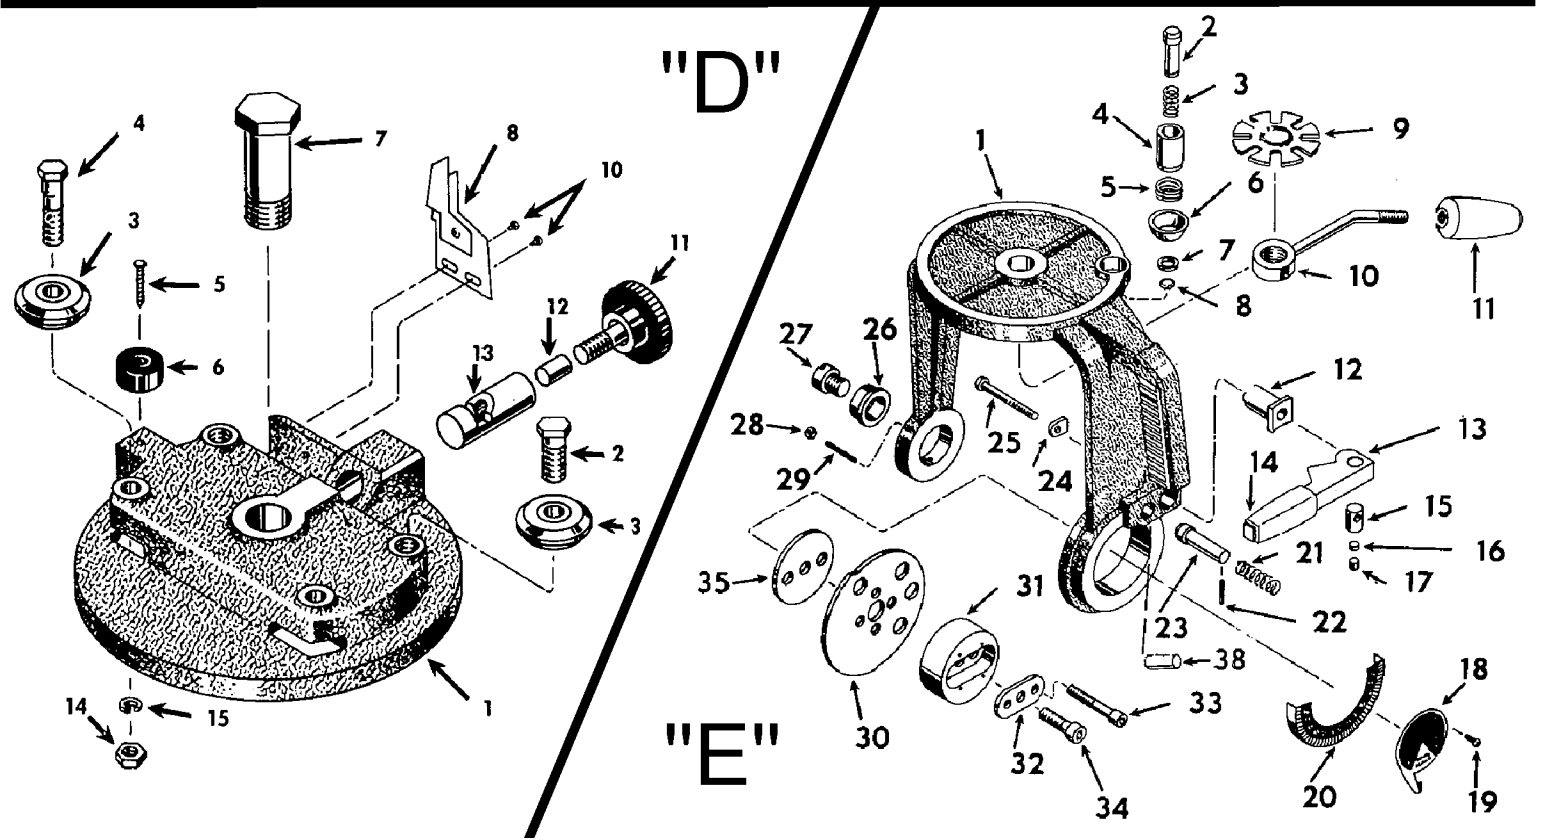

Parts List for 7770 Type 7

Item Number	Part Number	Description	Qty Required
1	000000-00	No Longer Available	1
2	000000-00	No Longer Available	1
3	000000-00	No Longer Available	1
5	000000-00	No Longer Available	1
6	000000-00	No Longer Available	2
7	000000-00	No Longer Available	1
8	000000-00	No Longer Available	1
9	239477-01	NUT,HEX	4
10	000000-00	No Longer Available	1
11	000000-00	No Longer Available	1
12	099389-06	WASHER	2
13	000000-00	No Longer Available	1
14	000000-00	No Longer Available	1
15	000000-00	No Longer Available	1
16	000000-00	No Longer Available	1
18	000000-00	No Longer Available	1
19	000000-00	No Longer Available	1
21	000000-00	No Longer Available	1
101	000000-00	No Longer Available	1
102	000000-00	No Longer Available	1
103	000000-00	No Longer Available	1
104	000000-00	No Longer Available	1
106	000000-00	No Longer Available	1
108	000000-00	No Longer Available	1
109	000000-00	No Longer Available	1
111	81273-00	BELT	1
112	000000-00	No Longer Available	1