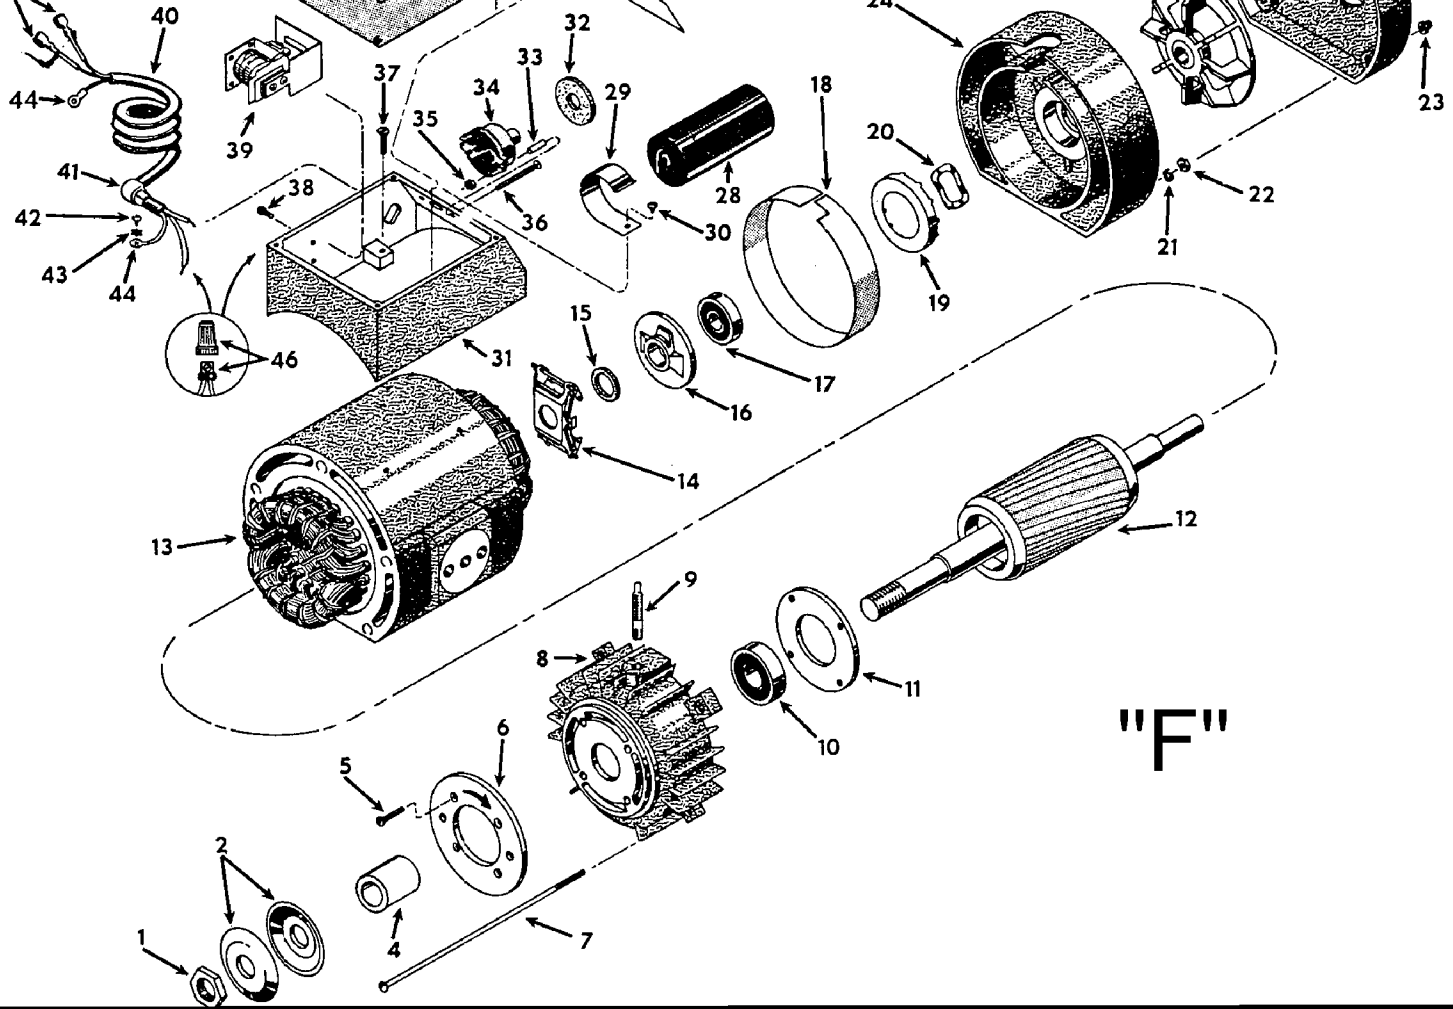

Parts List for 7770 Type 7

Item Number	Part Number	Description	Qty Required
1	000000-00	No Longer Available	1
2	000000-00	No Longer Available	1
3	000000-00	No Longer Available	1
5	000000-00	No Longer Available	1
6	000000-00	No Longer Available	2
7	000000-00	No Longer Available	1
8	000000-00	No Longer Available	1
9	239477-01	NUT,HEX	4
10	000000-00	No Longer Available	1
11	000000-00	No Longer Available	1
12	099389-06	WASHER	2
13	000000-00	No Longer Available	1
14	000000-00	No Longer Available	1
15	000000-00	No Longer Available	1
16	000000-00	No Longer Available	1
18	000000-00	No Longer Available	1
19	000000-00	No Longer Available	1
21	000000-00	No Longer Available	1
101	000000-00	No Longer Available	1
102	000000-00	No Longer Available	1
103	000000-00	No Longer Available	1
104	000000-00	No Longer Available	1
106	000000-00	No Longer Available	1
108	000000-00	No Longer Available	1
109	000000-00	No Longer Available	1
111	81273-00	BELT	1
112	000000-00	No Longer Available	1