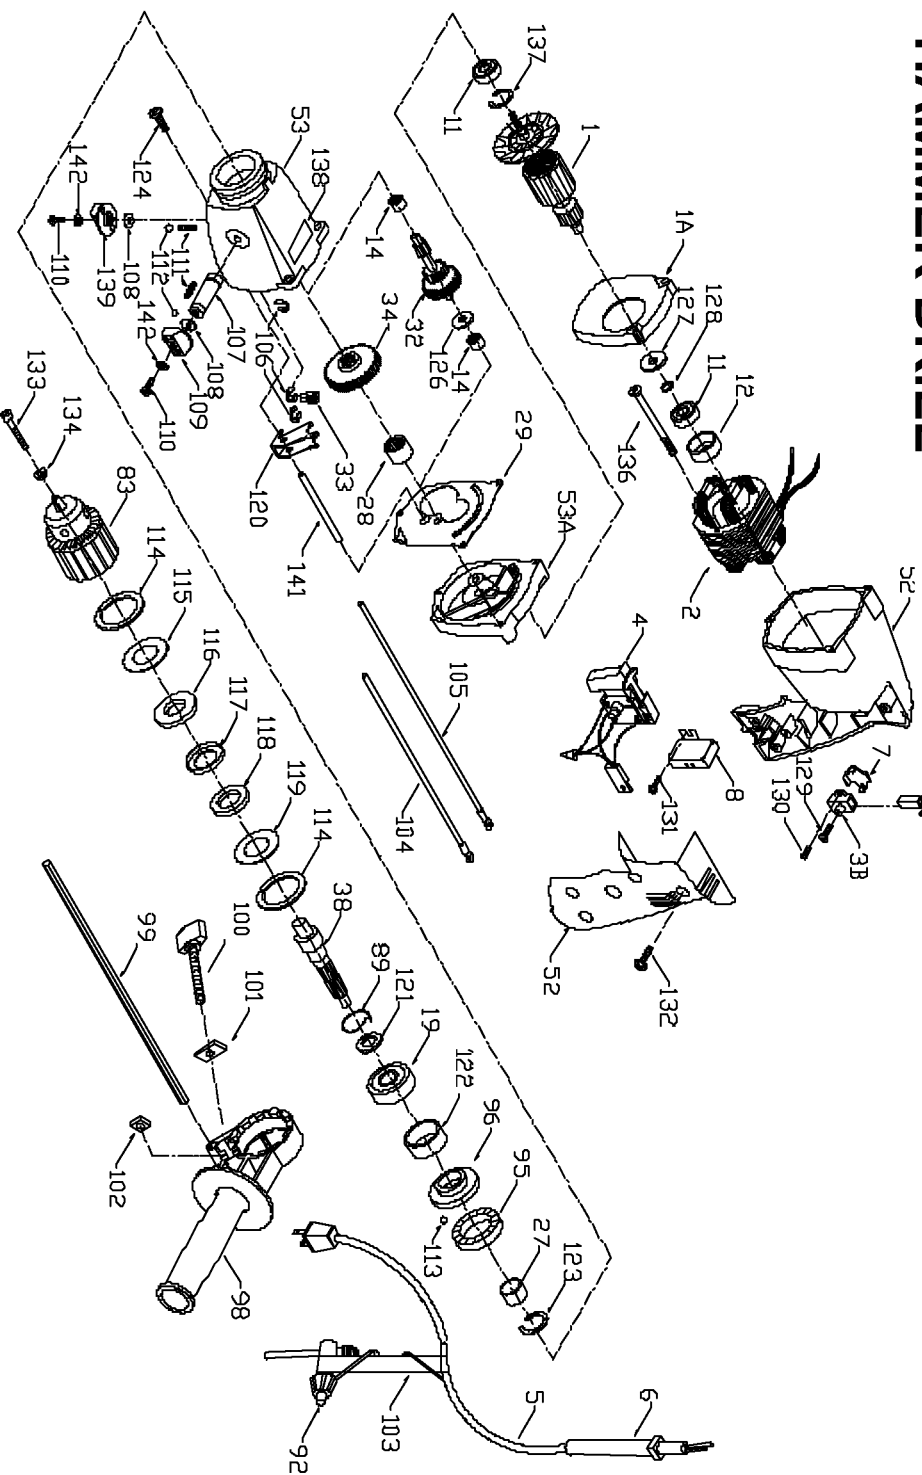

PORTER-CABLE HAMMER DRILL

WARNING: Electrical repairs should only be attempted by trained repairmen. Contact the nearest Porter-Cable Service Center or other competent repair center.

7751

Parts List for 7751 Type 3

Item Number	Part Number	Description	Qty Required
1	872511	ARMATURE	1
1	000000-00	No Longer Available	1
1	699173	FAN	1
2	000000-00	No Longer Available	1
3	875785	BRUSH	2
3	698657	BRUSH HOLDER	2
4	873498	SWITCH	1
5	695854	CORDSET	1
6	810716	RELIEVER	1
7	698071	INSULATOR	1
8	698027	ENCLOSURE-TRIAC	1
11	330003-85	BEARING	3
12	694432	BEARING MOUNT	3
14	330004-00	BEARING,NEEDLE	3
19	883095	BEARING	3
27	697966	SLEEVE	1
28	000000-00	No Longer Available	1
29	697976	GASKET	1
32	000000-00	No Longer Available	1
33	875394	SHIFT PINION	1
34	000000-00	No Longer Available	1
34	876628	GEAR-46 TEETH	1
38	872920	SPINDLE	1
52	000000-00	No Longer Available	1
53	000000-00	No Longer Available	1
53	000000-00	No Longer Available	1
83	697396	CHUCK	1