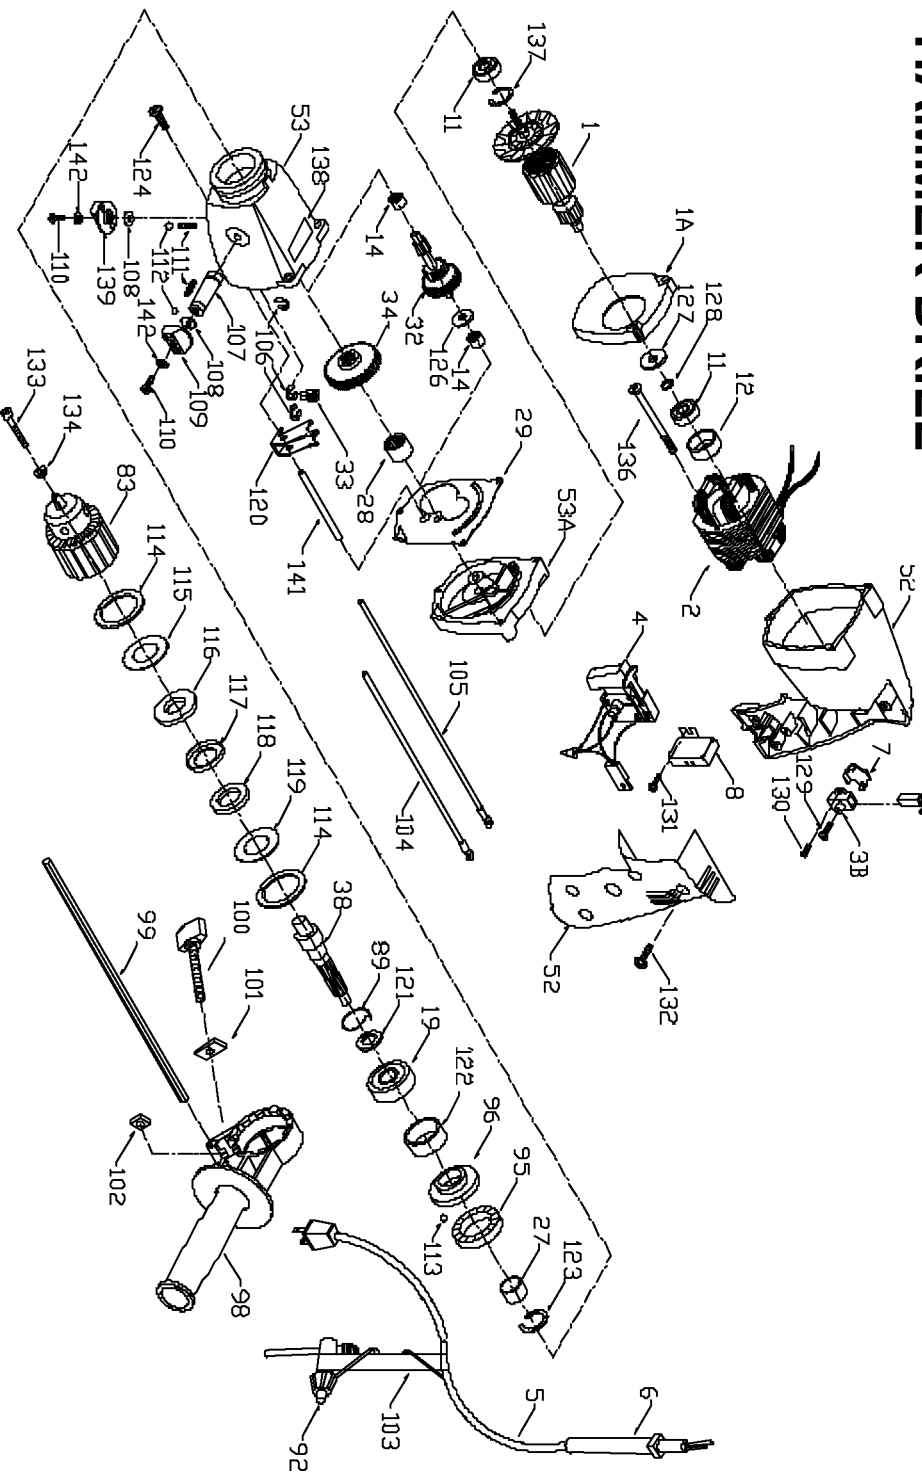

PORTER-CABLE HAMMER DRILL

WARNING: Electrical repairs should only be attempted by trained repairmen. Contact the nearest Porter-Cable Service Center or other competent repair center.

7751

Parts List for 7751 Type 2

Item Number	Part Number	Description	Qty Required
1	872511	ARMATURE	1
1	000000-00	No Longer Available	1
1	699173	FAN	1
2	000000-00	No Longer Available	1
3	875785	BRUSH	2
3	698657	BRUSH HOLDER	2
4	873498	SWITCH	1
5	695854	CORDSET	1
6	810716	RELIEVER	1
7	698071	INSULATOR	1
8	698027	ENCLOSURE-TRIAC	1
11	330003-85	BEARING	3
12	694432	BEARING MOUNT	3
14	330004-00	BEARING,NEEDLE	3
19	883095	BEARING	3
27	697966	SLEEVE	1
28	000000-00	No Longer Available	1
29	697976	GASKET	1
32	000000-00	No Longer Available	1
33	875394	SHIFT PINION	1
34	000000-00	No Longer Available	1
34	876628	GEAR-46 TEETH	1
38	872920	SPINDLE	1
52	000000-00	No Longer Available	1
53	000000-00	No Longer Available	1
53	000000-00	No Longer Available	1
83	697396	CHUCK	1