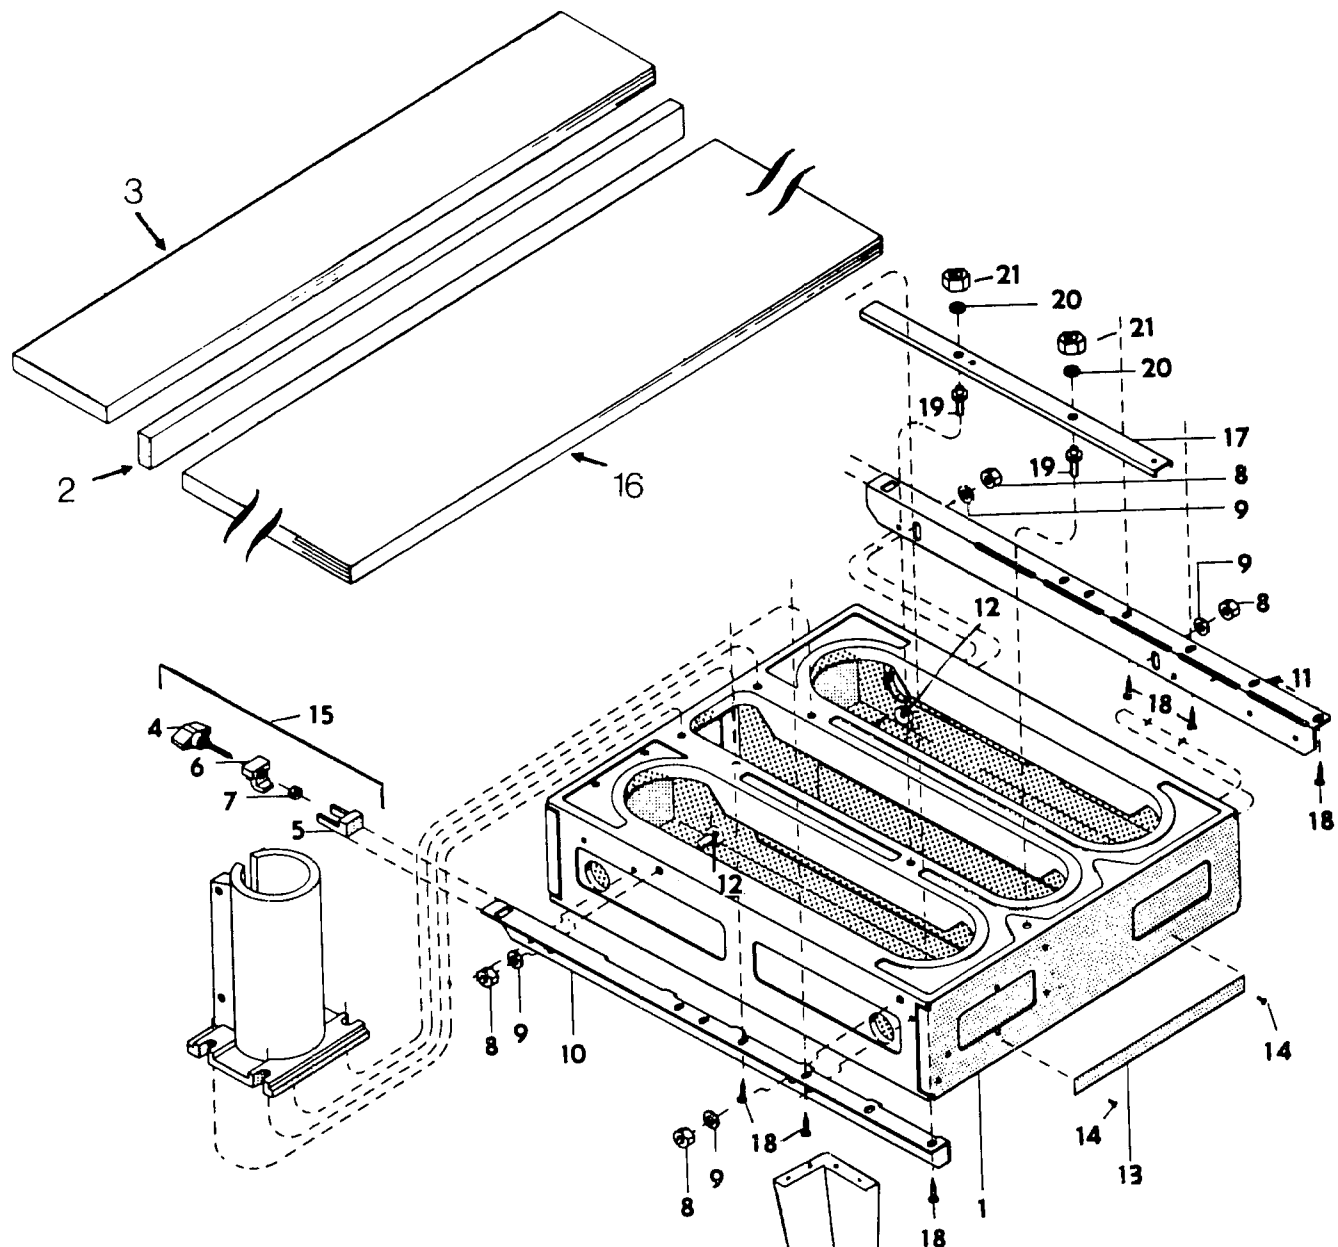

"A"

"C"

"B"

"E"

Parts List for 7749 Type 2

Item Number	Part Number	Description	Qty Required
1	000000-00	No Longer Available	1
2	000000-00	No Longer Available	1
3	860083-04	NUT	8
4	000000-00	No Longer Available	1
5	000000-00	No Longer Available	2
6	860073-03	WASHER	5
7	000000-00	No Longer Available	2
8	000000-00	No Longer Available	1
9	860083-05	NUT	9
10	000000-00	No Longer Available	1
11	000000-00	No Longer Available	1
12	000000-00	No Longer Available	1
13	000000-00	No Longer Available	1
14	000000-00	No Longer Available	1
15	860074-04	WASHER	5
16	000000-00	No Longer Available	1
18	000000-00	No Longer Available	2
19	000000-00	No Longer Available	1
101	000000-00	No Longer Available	1
103	000000-00	No Longer Available	1
104	000000-00	No Longer Available	2
106	000000-00	No Longer Available	1
108	000000-00	No Longer Available	1
111	81273-00	BELT	1
113	000000-00	No Longer Available	1
114	860083-15	NUT,M8	3
115	860093-00	SCREW	4